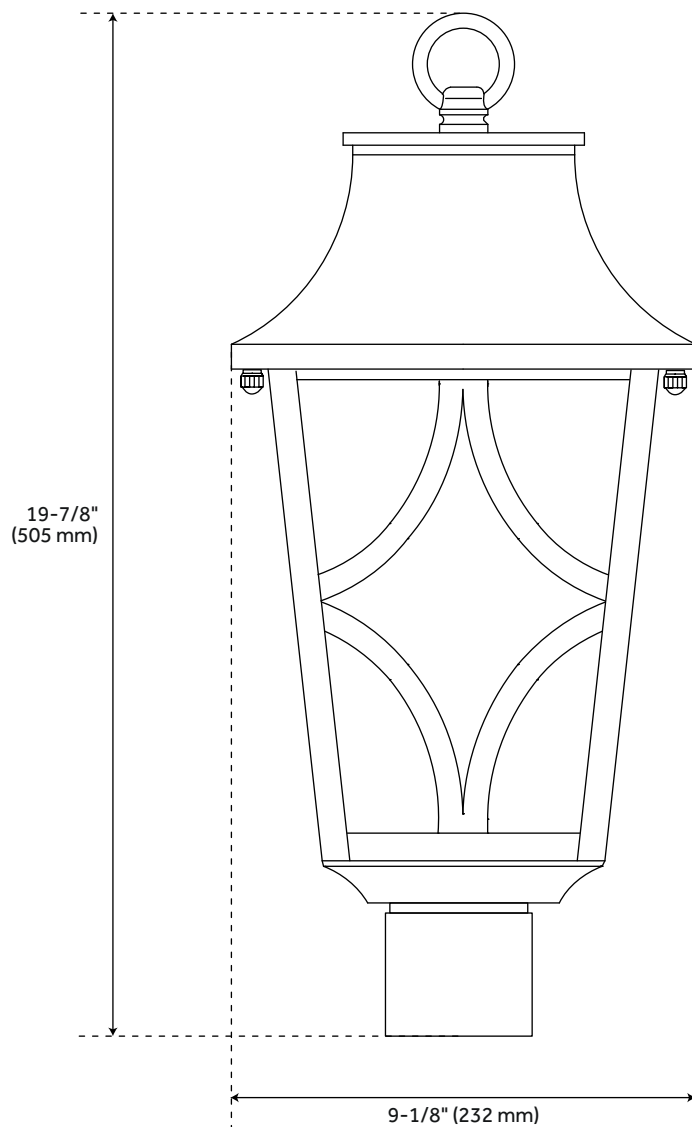

ALTIMETER 3-LIGHT CANDELABRA OUTDOOR POST LANTERN - BLACK

SKU: 434131
Code: PHEL1403

FEATURES

Installation Type: Post Mount
Design: Traditional
Product Finish: Black
Material: Aluminum
Width: 9-1/8"
Height: 19-7/8"
Depth: 9-1/8"
Mounting Hardware Included: Yes
Shade Finish: Clear
Shade Material: Glass
Number of Bulbs: 3
Location Type: Suitable for Wet Locations
Bulbs Included: No
Bulb Type: Candelabra E-12
Wattage per Bulb: 60

UL 1598 / CSA C22.2 No 250.0

REVISED 3/21/2023

ALTIMETER 3-LIGHT CANDELABRA OUTDOOR POST LANTERN - BLACK

SKU: 434131
Code: PHEL1403

ADDITIONAL FEATURES

- Hardwired.
- Post not included.

REVISED 3/21/2023

ALTIMETER 3-LIGHT CANDELABRA OUTDOOR POST LANTERN - BLACK

SKU: 434131

PHEL1403

All dimensions and specifications are nominal and may vary. Use actual products for accuracy in critical situations.