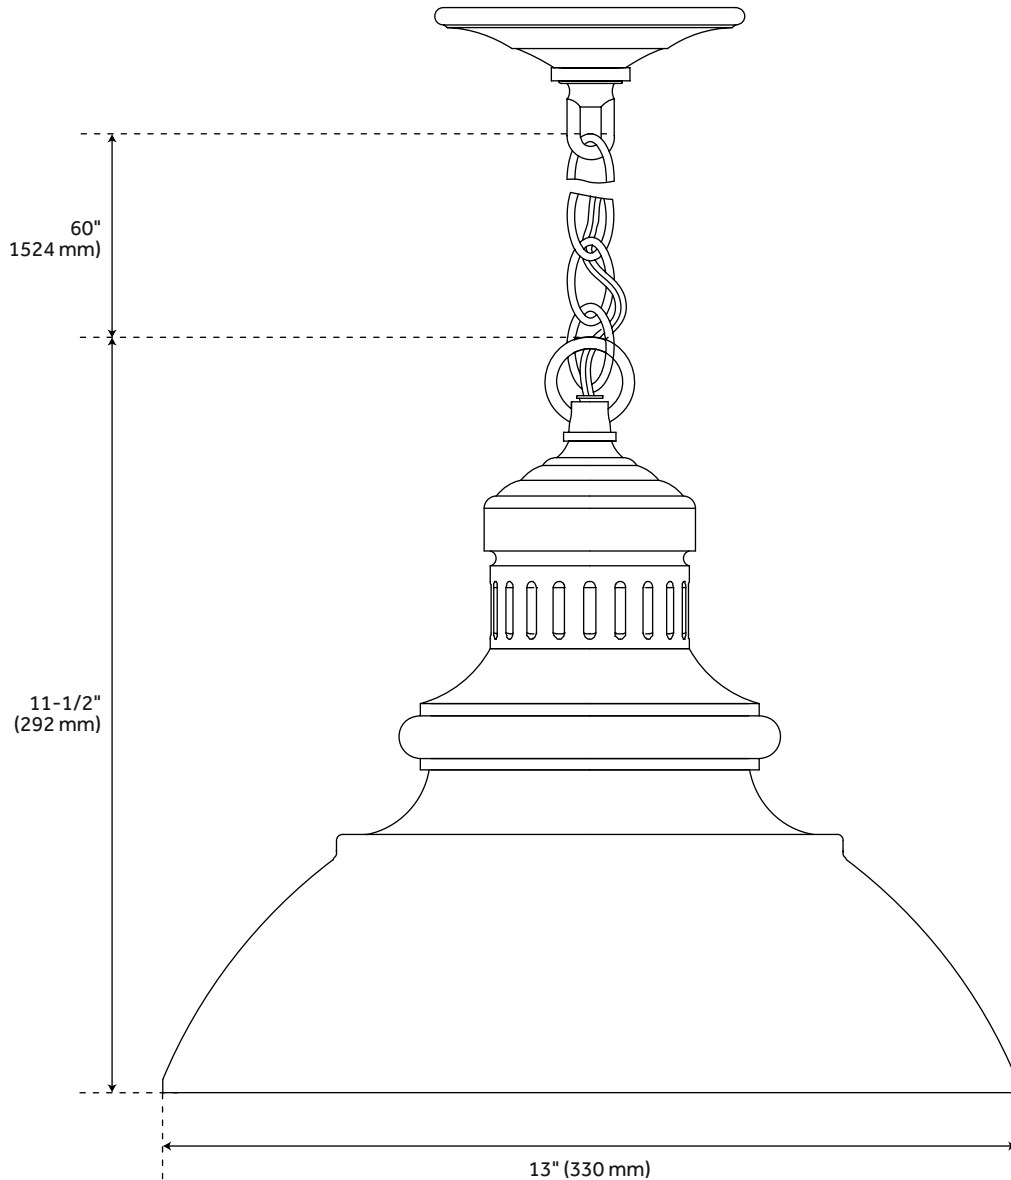

# BLACKSHORE PENDANT - SINGLE LED LIGHT - WARM BRONZE

SKU: 434133

## FEATURES

Installation Type: Ceiling Mount  
Design: Rustic  
Product Finish: Bronze  
Material: Aluminum  
Width: 13"  
Height: 11-1/2"  
Depth: 13"  
Mounting Hardware Included: Yes  
Reversible Mounting: No  
Shade Finish: Warm Bronze  
Shade Material: Aluminum  
Number of Bulbs: 1  
Location Type: Suitable for Damp Locations  
Bulbs Included: No  
Bulb Type: LED  
Wattage per Bulb: 12

# BLACKSHORE SINGLE LIGHT LED PENDANT LIGHT

SKU: 434133

All dimensions and specifications are nominal and may vary. Use actual products for accuracy in critical situations.

Code: PHEL1502