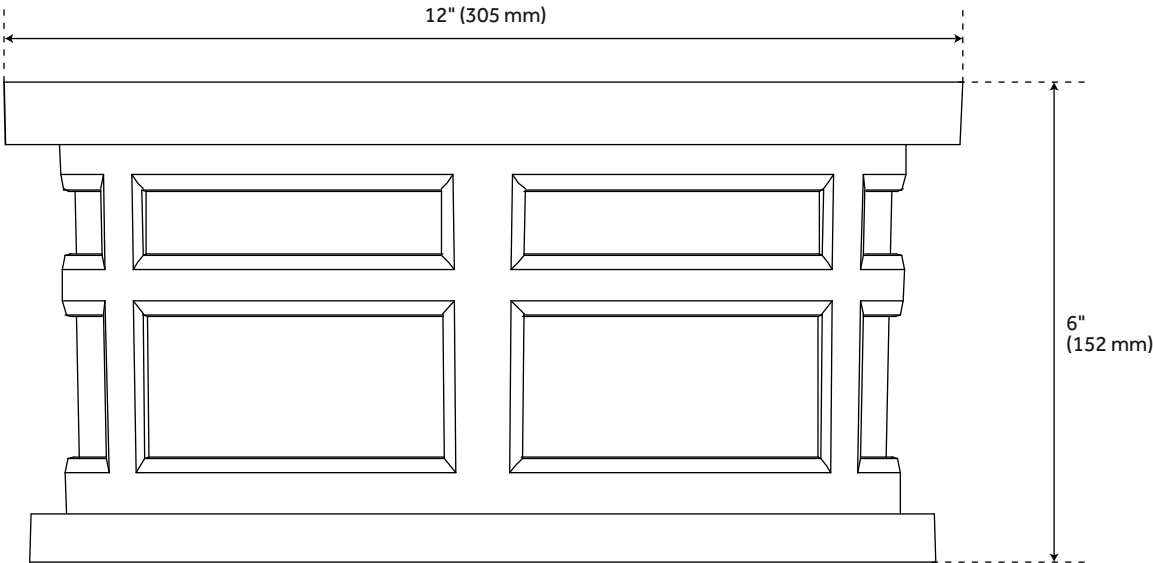

TURNBERRY 2-LIGHT OUTDOOR FLUSH MOUNT - SPECKLED BRONZE

SKU: 434135
PHEL2304

All dimensions and specifications are nominal and may vary. Use actual products for accuracy in critical situations.