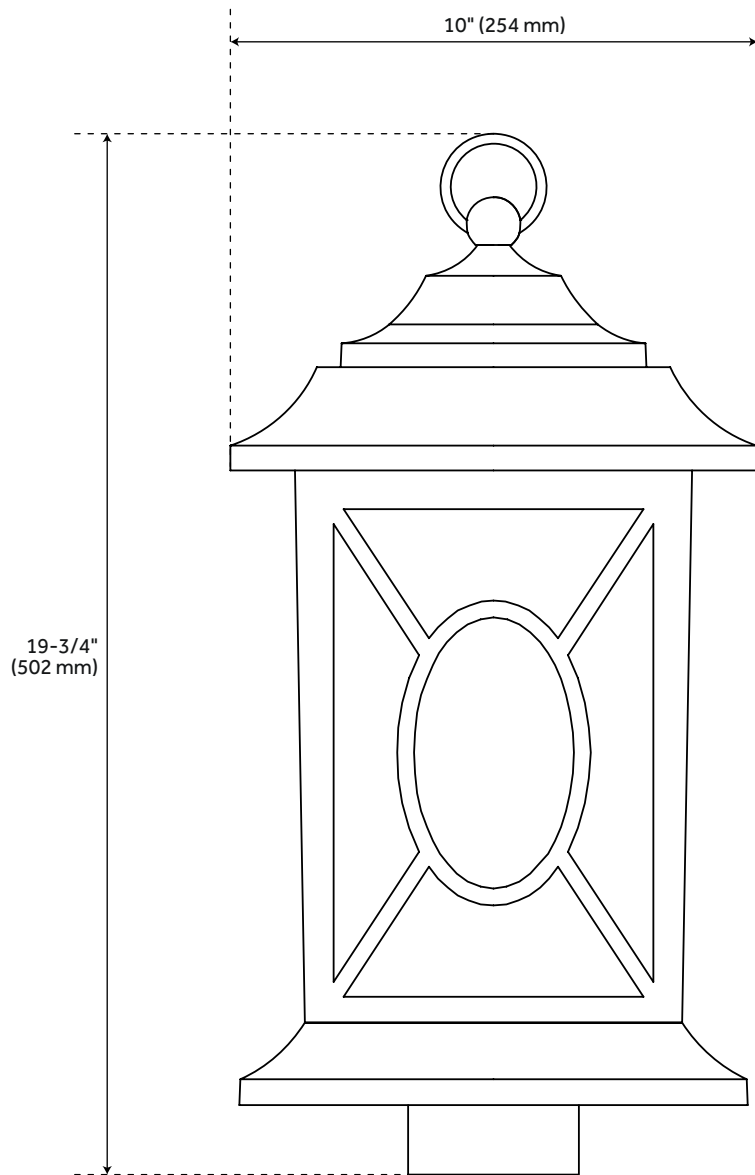

KINGSTON MANOR 3-LIGHT OUTDOOR POST LANTERN - DARK BRONZE

SKU: 434139
PHL2403

All dimensions and specifications are nominal and may vary. Use actual products for accuracy in critical situations.