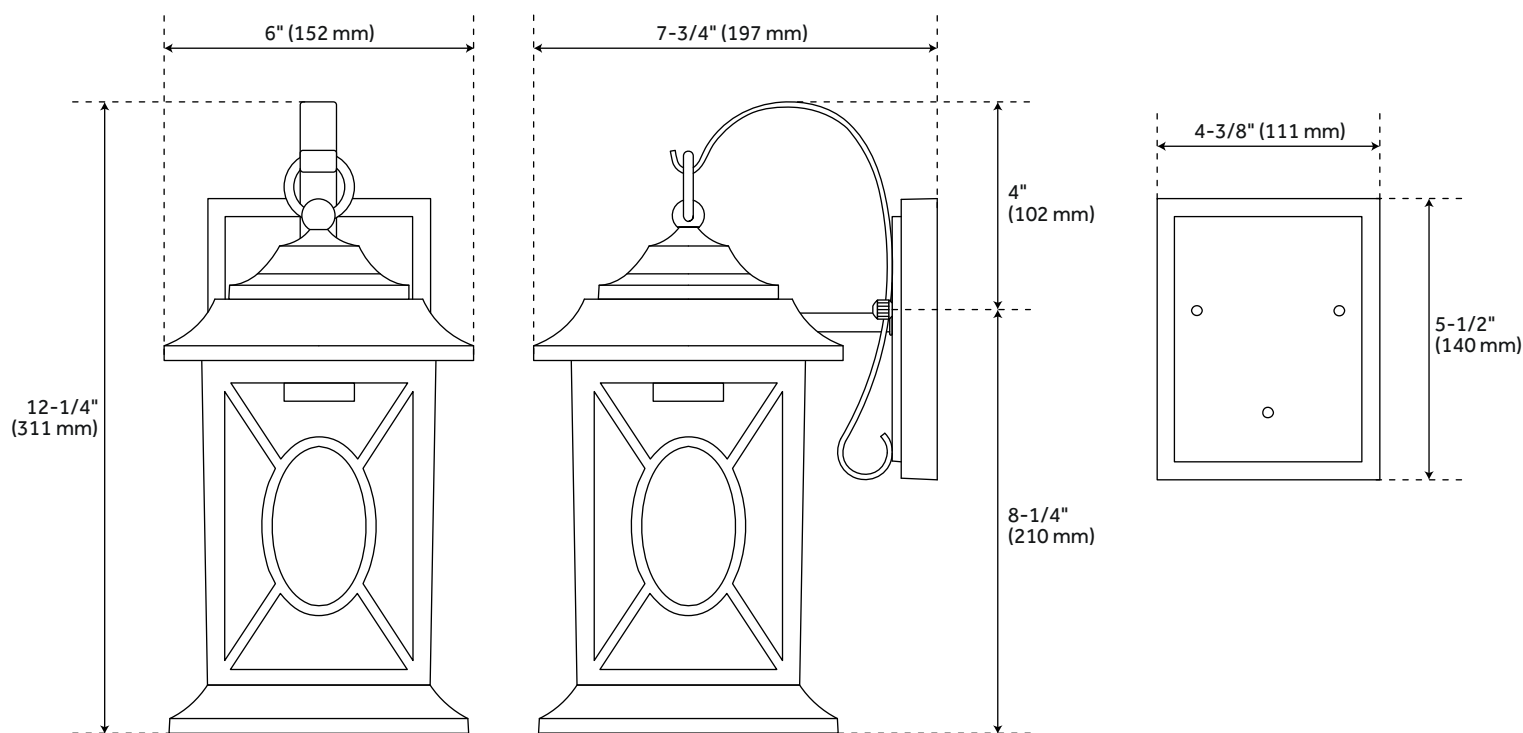

KINGSTON MANOR DARK BRONZE OUTDOOR ENTRANCE WALL SCONCE

SKU: 434296
Code: PHEL2400

FEATURES

Installation Type: Wall Mount
Design: Traditional
Product Finish: Dark Bronze
Material: Aluminum
Width: 6"
Height: 12-1/4"
Depth: 7-3/4"
Base Plate Height: 5-1/2"
Mounting Hardware Included: Yes
Shade Finish: Clear
Shade Material: Glass
Number of Bulbs: 1
Base Plate Width: 4-3/8"
Location Type: Suitable for Wet Locations
Bulbs Included: No
Bulb Type: Medium E-26
Wattage per Bulb: 60
Weight: 15
Voltage: 110

UL 1598 / CSA C22.2 No 250.0

REVISED 4/4/2023

KINGSTON MANOR DARK BRONZE OUTDOOR ENTRANCE WALL SCONCE

SKU: 434296
Code: PHEL2400

ADDITIONAL FEATURES

- Hardwired.
- Extension from the wall is 7-3/4".

REVISED 4/4/2023

KINGSTON MANOR 12" SINGLE LIGHT OUTDOOR ENTRANCE WALL SCONCE - DARK BRONZE

SKU: 434296

PHL2400

All dimensions and specifications are nominal and may vary. Use actual products for accuracy in critical situations.