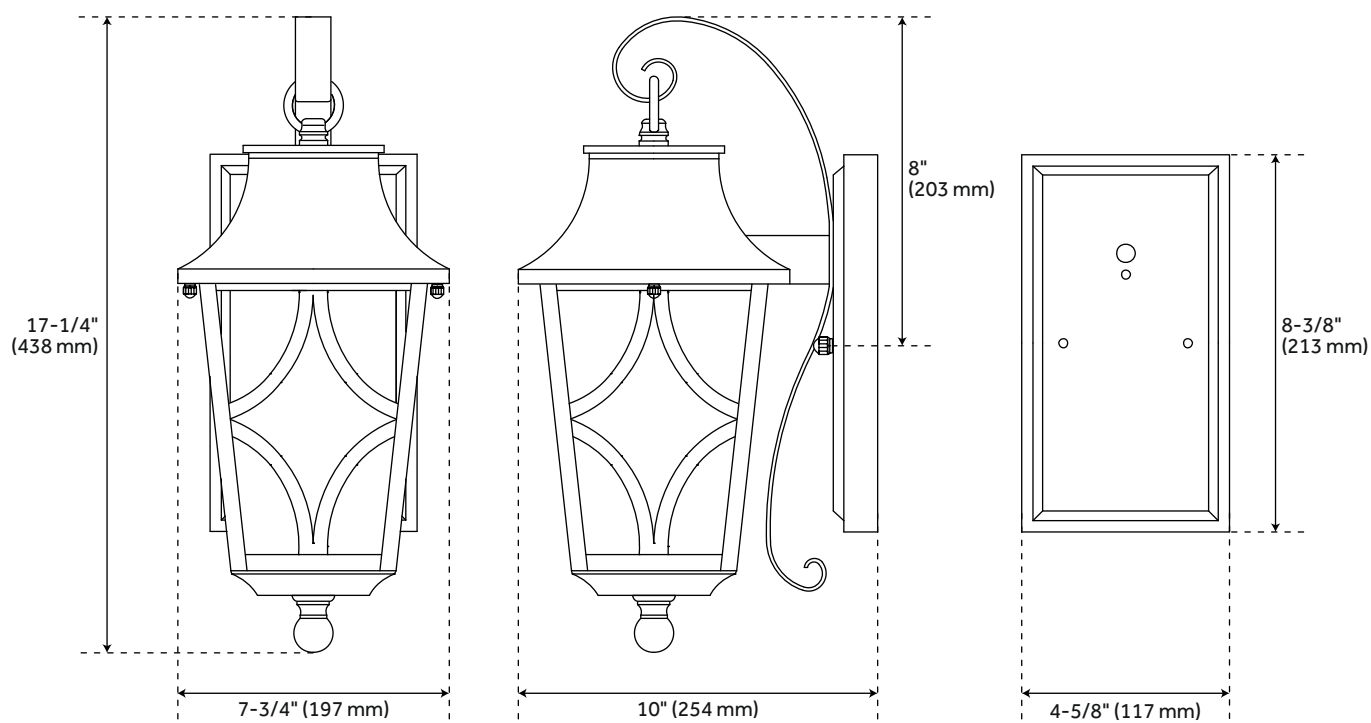

ALTIMETER 2-LIGHT CANDELABRA OUTDOOR WALL SCONCE

SKU: 434323
Code: PHEL1401

FEATURES

Installation Type: Wall Mount
Design: Traditional
Product Finish: Black
Material: Aluminum
Width: 7-3/4"
Height: 17-1/4"
Depth: 10"
Base Plate Height: 8-3/8"
Mounting Hardware Included: Yes
Shade Finish: Clear
Shade Material: Glass
Number of Bulbs: 2
Base Plate Width: 4-5/8"
Location Type: Suitable for Wet Locations
Bulbs Included: No
Bulb Type: Candelabra E-12
Wattage per Bulb: 60

UL 1598 / CSA C22.2 No 250.0

REVISED 3/21/2023

ALTIMETER 2-LIGHT CANDELABRA OUTDOOR WALL SCONCE

SKU: 434323

Code: PHEL1401

ADDITIONAL FEATURES

- Hardwired.
- Uses two 60W medium base bulbs.
- Extension from the wall is 10".

REVISED 3/21/2023

ALTIMETER 2-LIGHT CANDELABRA OUTDOOR WALL SCONCE - BLACK

SKU: 434323

PHEL1401

All dimensions and specifications are nominal and may vary. Use actual products for accuracy in critical situations.