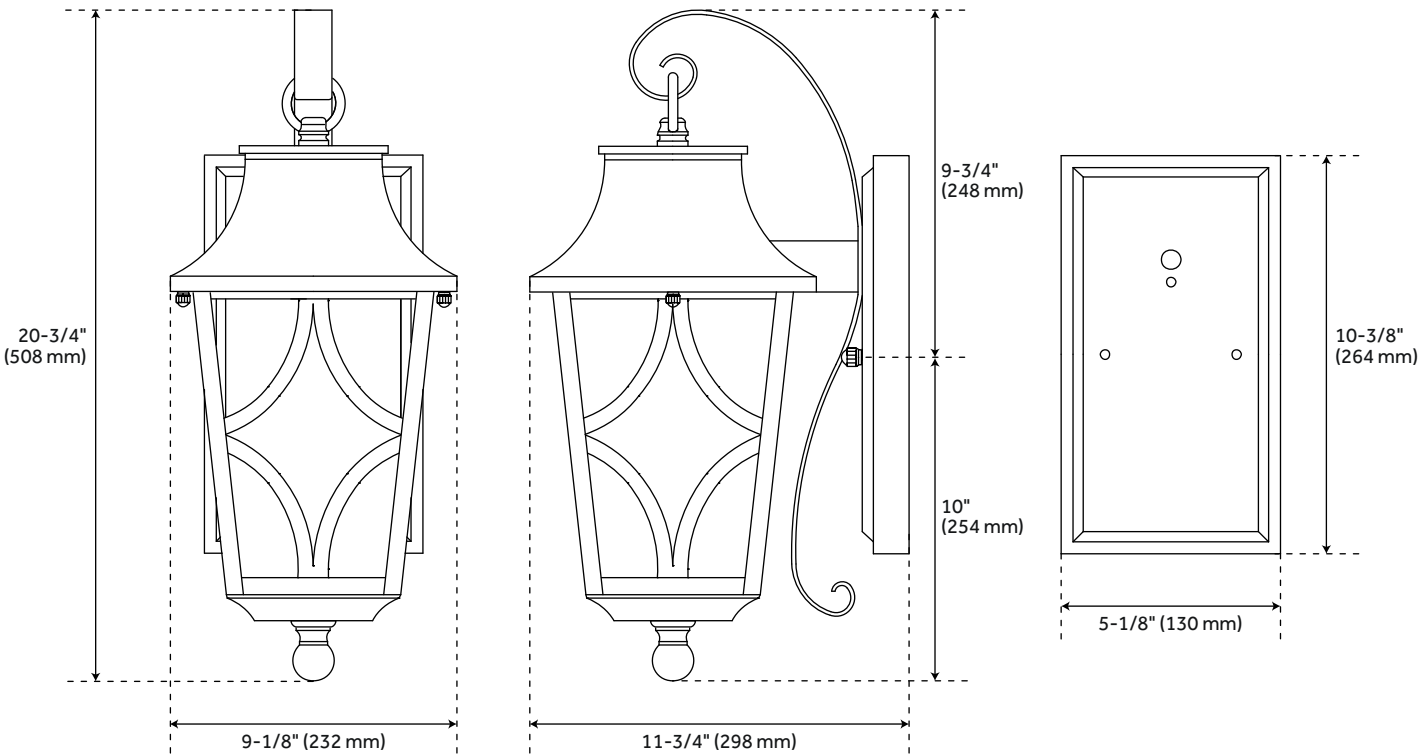

ALTIMETER 3-LIGHT CANDELABRA OUTDOOR WALL SCONCE

SKU: 434324
Code: PHEL1402

FEATURES

Installation Type: Wall Mount
Design: Traditional
Product Finish: Black
Material: Aluminum
Width: 9-1/8"
Height: 20-3/4"
Depth: 11-5/8"
Base Plate Height: 10-3/8"
Mounting Hardware Included: Yes
Shade Finish: Clear
Shade Material: Glass
Number of Bulbs: 3
Base Plate Width: 5-1/8"
Location Type: Suitable for Wet Locations
Bulbs Included: No
Bulb Type: Candelabra E-12
Wattage per Bulb: 60

UL 1598 / CSA C22.2 No 250.0

REVISED 3/21/2023

ALTIMETER 3-LIGHT CANDELABRA OUTDOOR WALL SCONCE

SKU: 434324
Code: PHEL1402

ADDITIONAL FEATURES

- Hardwired.
- Uses three 60W medium base bulbs.
- Extension from the wall is 11-3/4".

REVISED 3/21/2023

ALTIMETER 3-LIGHT CANDELABRA OUTDOOR WALL SCONCE - BLACK

SKU: 434324
PHEL1402

All dimensions and specifications are nominal and may vary. Use actual products for accuracy in critical situations.