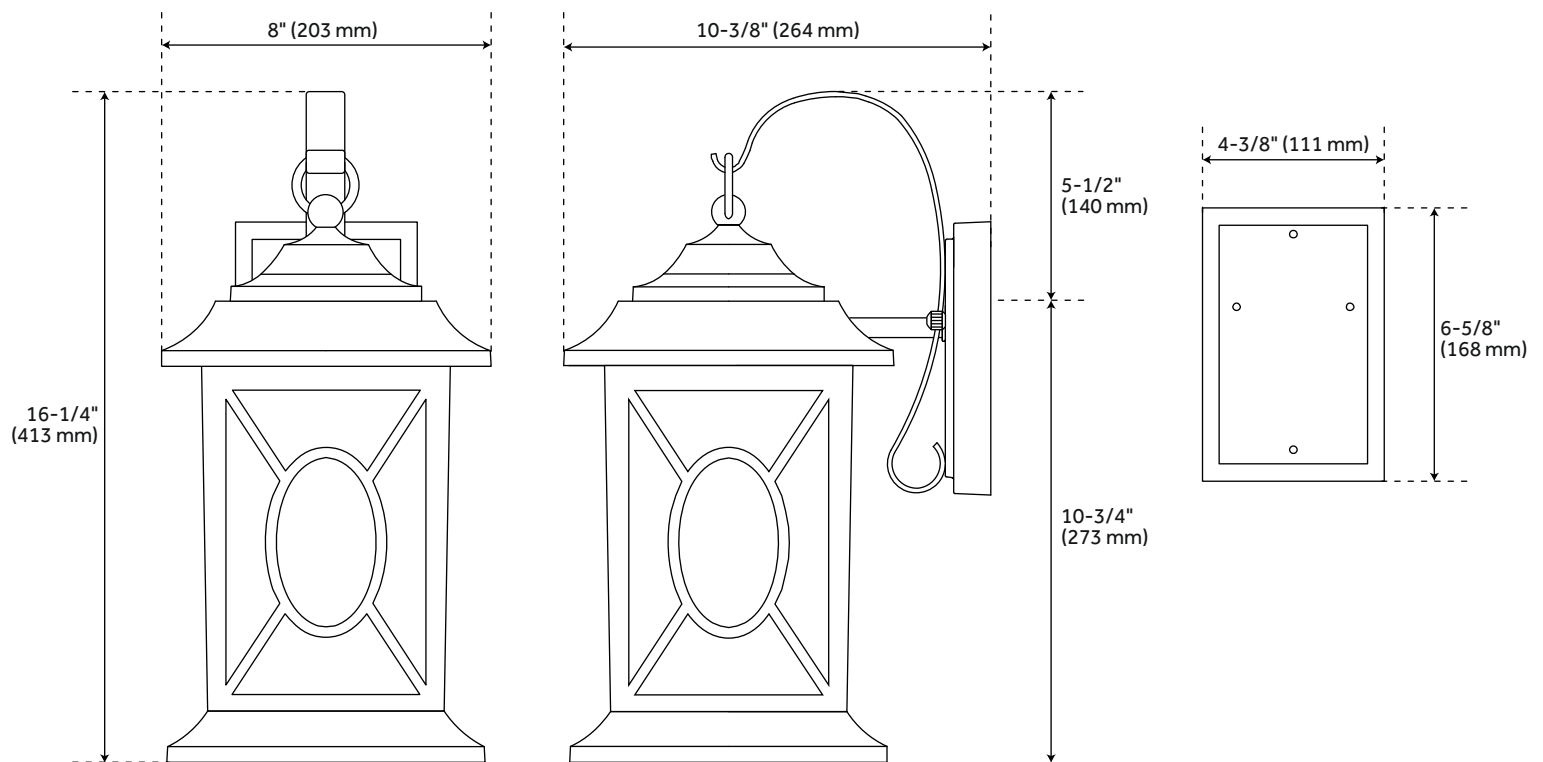

KINGSTON MANOR DARK BRONZE OUTDOOR 2-LIGHT CANDELABRA WALL SCONCE

SKU: 434328
Code: PHEL2401

FEATURES

Installation Type: Wall Mount
Design: Traditional
Product Finish: Dark Bronze
Material: Aluminum
Width: 8"
Height: 16-1/4"
Depth: 10-3/8"
Base Plate Height: 6-5/8"
Mounting Hardware Included: Yes
Shade Finish: Clear
Shade Material: Glass
Number of Bulbs: 2
Base Plate Width: 4-3/8"
Location Type: Suitable for Wet Locations
Bulbs Included: No
Bulb Type: Candelabra E-12
Wattage per Bulb: 120
Weight: 7.4
Voltage: 110

UL 1598 / CSA C22.2 No 250.0

REVISED 4/4/2023

KINGSTON MANOR DARK BRONZE OUTDOOR 2-LIGHT CANDELABRA WALL SCONCE

SKU: 434328

Code: PHEL2401

ADDITIONAL FEATURES

- Hardwired.
- Uses two 60W medium base bulbs.
- Extension from the wall is 10-3/8".

REVISED 4/4/2023

KINGSTON MANOR 16" 2-LIGHT OUTDOOR ENTRANCE WALL SCONCE - DARK BRONZE

SKU: 434328

PHEL2401

All dimensions and specifications are nominal and may vary. Use actual products for accuracy in critical situations.