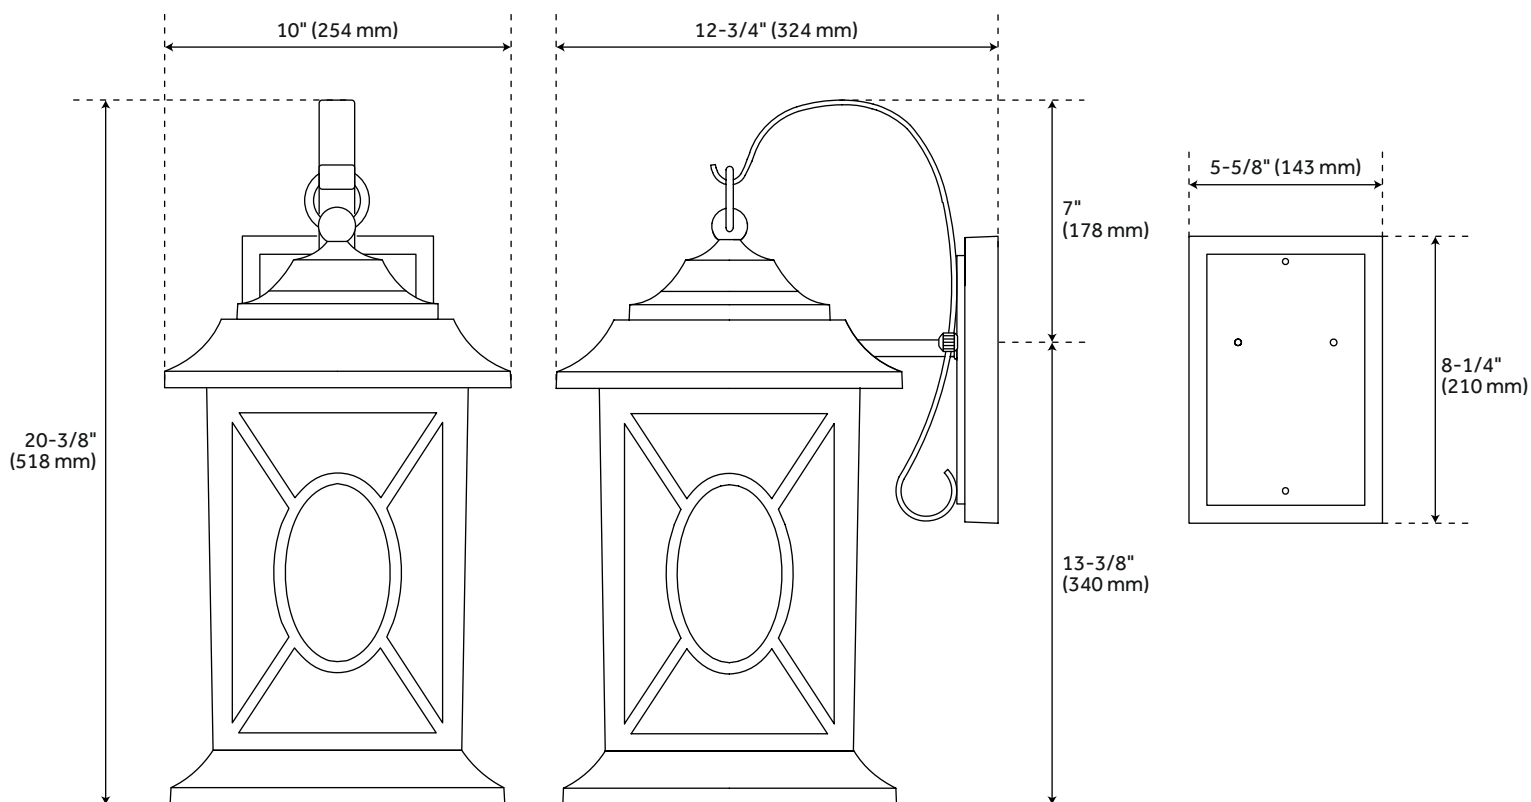

20" KINGSTON MANOR DARK BRONZE OUTDOOR 3-LIGHT CANDELABRA WALL SCONCE

SKU: 434331

CODES/STANDARDS

UL 1598 / CSA C22.2 No 250.0

FEATURES

Installation Type: Wall Mount
Design: Traditional
Product Finish: Dark Bronze
Material: Aluminum
Width: 10"
Height: 20-3/8"
Depth: 10"
Base Plate Height: 8-1/4"
Mounting Hardware Included: Yes
Reversible Mounting: No
Shade Finish: Clear
Shade Material: Glass
Number of Bulbs: 3
Base Plate Width: 5-5/8"
Location Type: Suitable for Wet Locations
Bulbs Included: No
Bulb Type: Candelabra E-12
Wattage per Bulb: 180

Code:

REVISED 12/28/2021

KINGSTON MANOR 20" 3-LIGHT OUTDOOR ENTRANCE WALL SCONCE - DARK BRONZE

SKU: 434331

All dimensions and specifications are nominal and may vary. Use actual products for accuracy in critical situations.