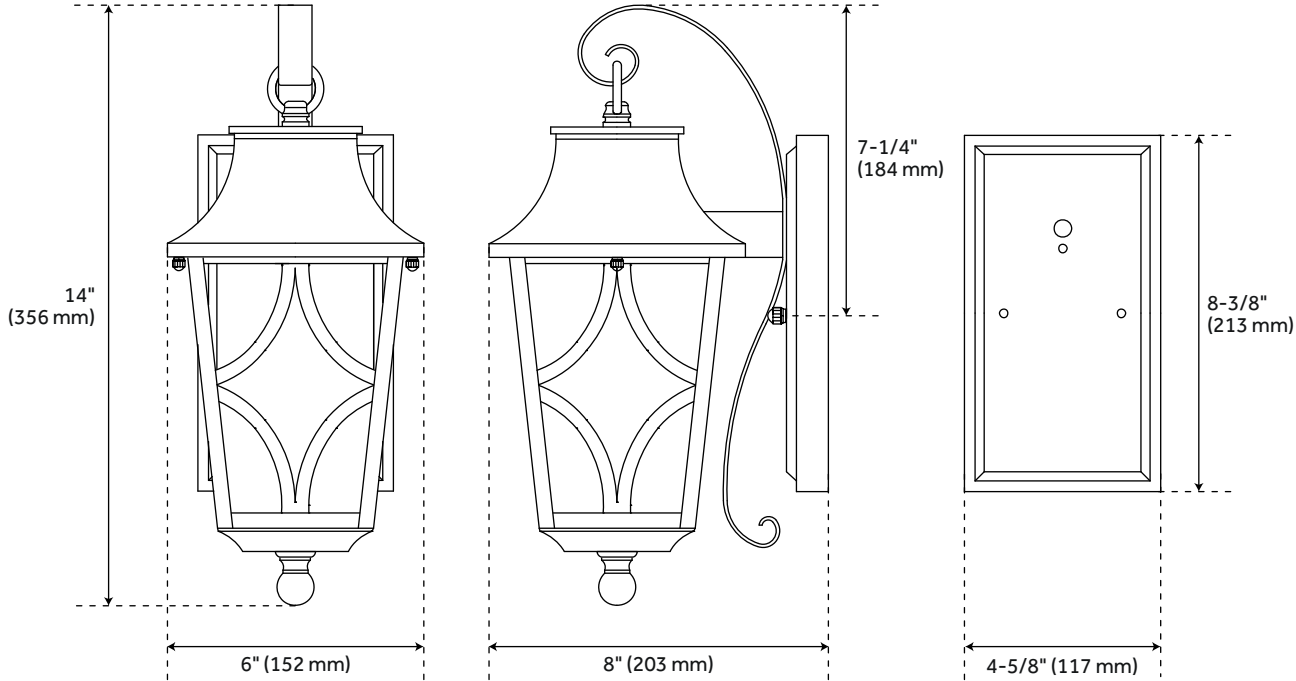

ALTIMETER BLACK OUTDOOR ENTRANCE WALL SCONCE

SKU: 434335
Code: PHEL1400

FEATURES

Installation Type: Wall Mount
Design: Traditional
Product Finish: Black
Material: Aluminum
Width: 6"
Height: 14"
Depth: 8"
Base Plate Height: 8-3/8"
Mounting Hardware Included: Yes
Shade Finish: Clear
Shade Material: Glass
Number of Bulbs: 1
Base Plate Width: 4-5/8"
Location Type: Suitable for Wet Locations
Bulbs Included: No
Bulb Type: Medium E-26
Wattage per Bulb: 60

UL 1598 / CSA C22.2 No 250.0

REVISED 3/21/2023

ALTIMETER BLACK OUTDOOR ENTRANCE WALL SCONCE

SKU: 434335
Code: PHEL1400

ADDITIONAL FEATURES

- Hardwired.
- Extension from the wall is 8".

REVISED 3/21/2023

ALTIMETER SINGLE LIGHT OUTDOOR WALL SCONCE - BLACK

SKU: 434335
PHEL1400

All dimensions and specifications are nominal and may vary. Use actual products for accuracy in critical situations.