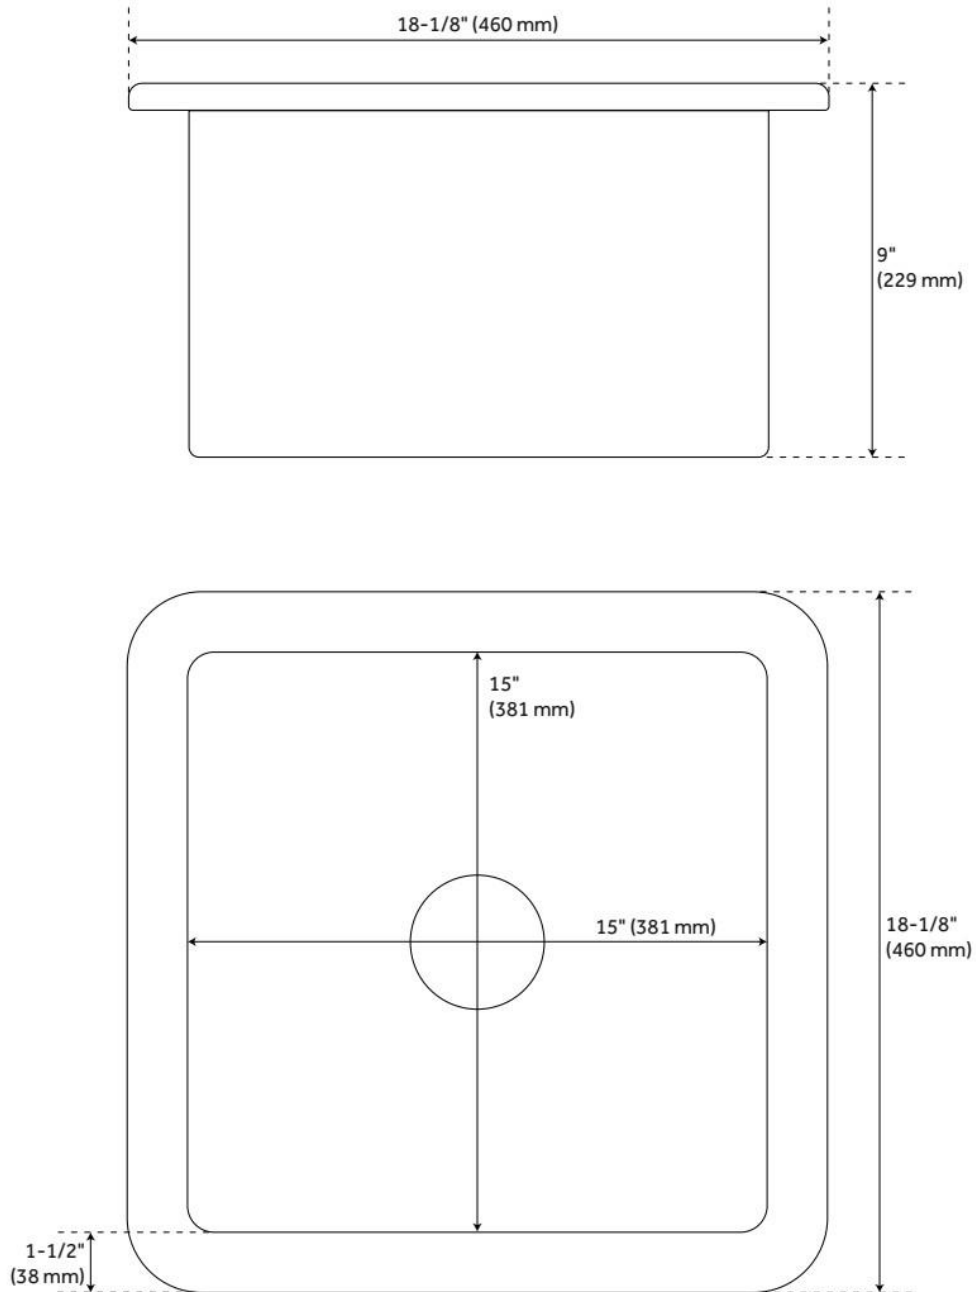

18" DERIN SQUARE FIRECLAY DUAL-MOUNT PREP SINK - DROP-IN OR UNDERMOUNT - WHITE

SKU: 435018
Code: SH435018

FEATURES

Material: Fireclay
Product Finish: White
Installation Type: Drop-In, Undermount
Shape: Square
Drain Placement: Center
Fits Drain Hole Size: 3-1/2"
Faucet Centers: No Faucet Hole
Overflow Hole: No
Mounting Hardware Included: Yes

Optional Accessory: Strainer: SH393684, SH393685, SH398618, SH393686, SH393687, Basin Grid: 476348

ASME A112.19.2/CSA B45.1, Massachusetts Accepted, LISTED ID: SHF1B18SDMWH

ADDITIONAL FEATURES

- Installation Type: drop-in or undermount
- Made of solid, heavy-duty fireclay.
- Smooth, ripple-resistant surface.
- If purchasing drain separately, it must be able to accommodate a sink drain thickness of 1".
- All sink dimensions are ($\pm 1/2"$).

REVISED 10/3/2024

18" DERIN SQUARE FIRECLAY DUAL-MOUNT PREP SINK - DROP-IN OR UNDERMOUNT - WHITE

SKU: 435018
Code: SH435018

REVISED 10/3/2024