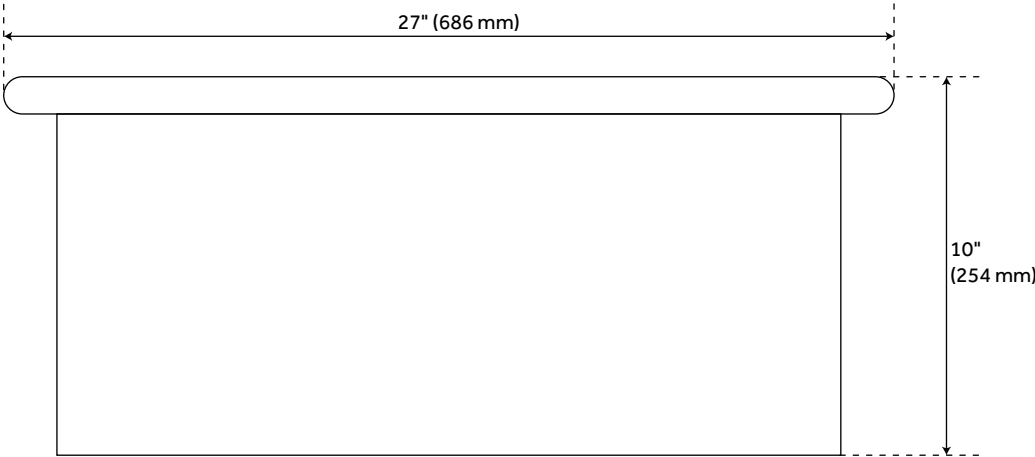

27" DERIN DROP-IN FIRECLAY SINK - WHITE

SKU: 435021
Code: SH435021

FEATURES

Material: Fireclay
Product Finish: White
Installation Type: Drop-In, Undermount
Shape: Rectangle
Drain Placement: Center
Fits Drain Hole Size: 3-1/2"
Faucet Centers: No Faucet Hole
Overflow Hole: No
Mounting Hardware Included: Yes

Optional Accessory: Strainer: SH393684, SH393685, SH398618, SH393686, SH393687, Basin Grid: 433952

IAPMO, ASME A112.19.2/CSA B45.1, Massachusetts Accepted, LISTED ID: 527224

ADDITIONAL FEATURES

- Made of solid, heavy-duty fireclay.
- Smooth, ripple-resistant surface.
- If purchasing drain separately, it must be able to accommodate a sink drain thickness of 1".
- All sink dimensions are ($\pm 1/2$ ").

REVISED 7/10/2024

27" DERIN DROP-IN FIRECLAY SINK - WHITE

SKU: 435021
Code: SH435021

All dimensions and specifications are nominal and may vary. Use actual products for accuracy in critical situations.