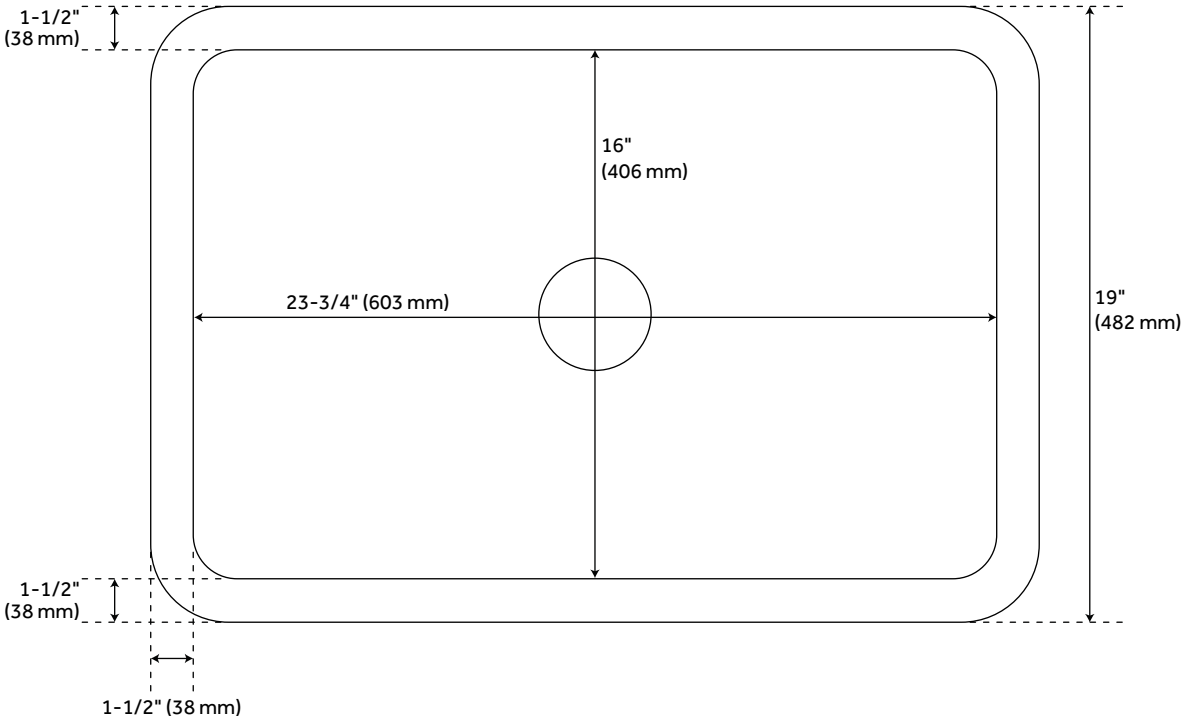

27" DERIN DROP-IN FIRECLAY SINK - WHITE

SKU: 435021
Code: SH435021

FEATURES

Material: Fireclay
Product Finish: White
Installation Type: Drop-In, Undermount
Shape: Rectangle
Drain Placement: Center
Fits Drain Hole Size: 3-1/2"
Faucet Centers: No Faucet Hole
Overflow Hole: No
Mounting Hardware Included: Yes

Optional Accessory: Strainer: SH393684, SH393685, SH398618, SH393686, SH393687, Basin Grid: 433952

IAPMO, ASME A112.19.2/CSA B45.1, Massachusetts Accepted, LISTED ID: 527224

ADDITIONAL FEATURES

- Made of solid, heavy-duty fireclay.
- Smooth, ripple-resistant surface.
- If purchasing drain separately, it must be able to accommodate a sink drain thickness of 1".
- All sink dimensions are ($\pm 1/2$ ").

REVISED 7/10/2024

27" DERIN DROP-IN FIRECLAY SINK - WHITE

SKU: 435021
Code: SH435021

All dimensions and specifications are nominal and may vary. Use actual products for accuracy in critical situations.