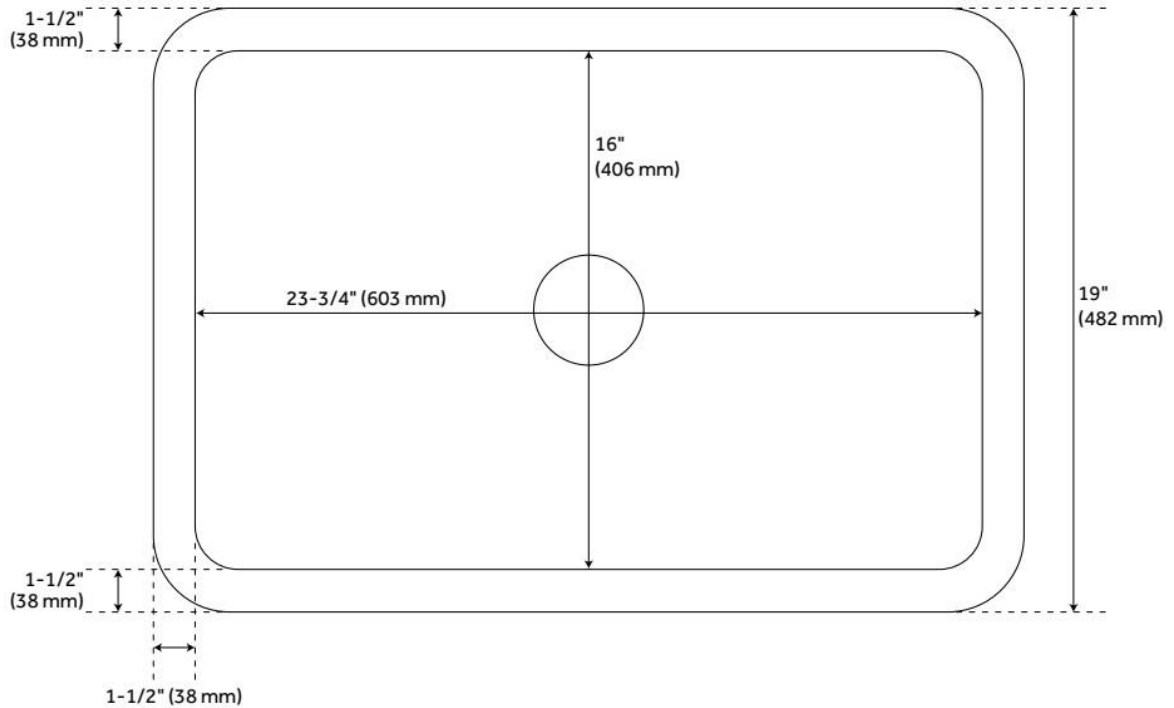

27" DERIN FIRECLAY DUAL-MOUNT KITCHEN SINK - DROP-IN OR UNDERMOUNT - WHITE

SKU: 435021
Code: SH435021

FEATURES

Material: Fireclay
Product Finish: White
Installation Type: Drop-In, Undermount
Shape: Rectangle
Drain Placement: Center
Fits Drain Hole Size: 3-1/2"
Faucet Centers: No Faucet Hole
Overflow Hole: No
Mounting Hardware Included: Yes

Optional Accessory: Strainer: SH393684, SH393685, SH398618, SH393686, SH393687, Basin Grid: 433952

IAPMO, ASME A112.19.2/CSA B45.1, Massachusetts Accepted, LISTED ID: 527224

ADDITIONAL FEATURES

- Installation Type: drop-in or undermount
- Made of solid, heavy-duty fireclay.
- Smooth, ripple-resistant surface.
- If purchasing drain separately, it must be able to accommodate a sink drain thickness of 1".
- All sink dimensions are ($\pm 1/2"$).

REVISED 10/3/2024

27" DERIN FIRECLAY DUAL-MOUNT KITCHEN SINK - DROP-IN OR UNDERMOUNT - WHITE

SKU: 435021
Code: SH435021

REVISED 10/3/2024