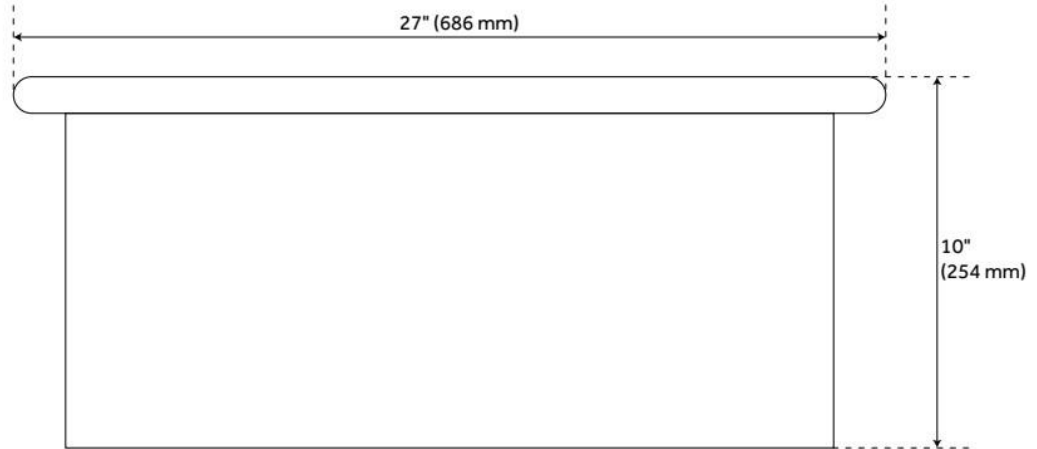

27" DERIN FIRECLAY DUAL-MOUNT KITCHEN SINK - DROP-IN OR UNDERMOUNT - WHITE

SKU: 435021
Code: SH435021

REVISED 10/3/2024