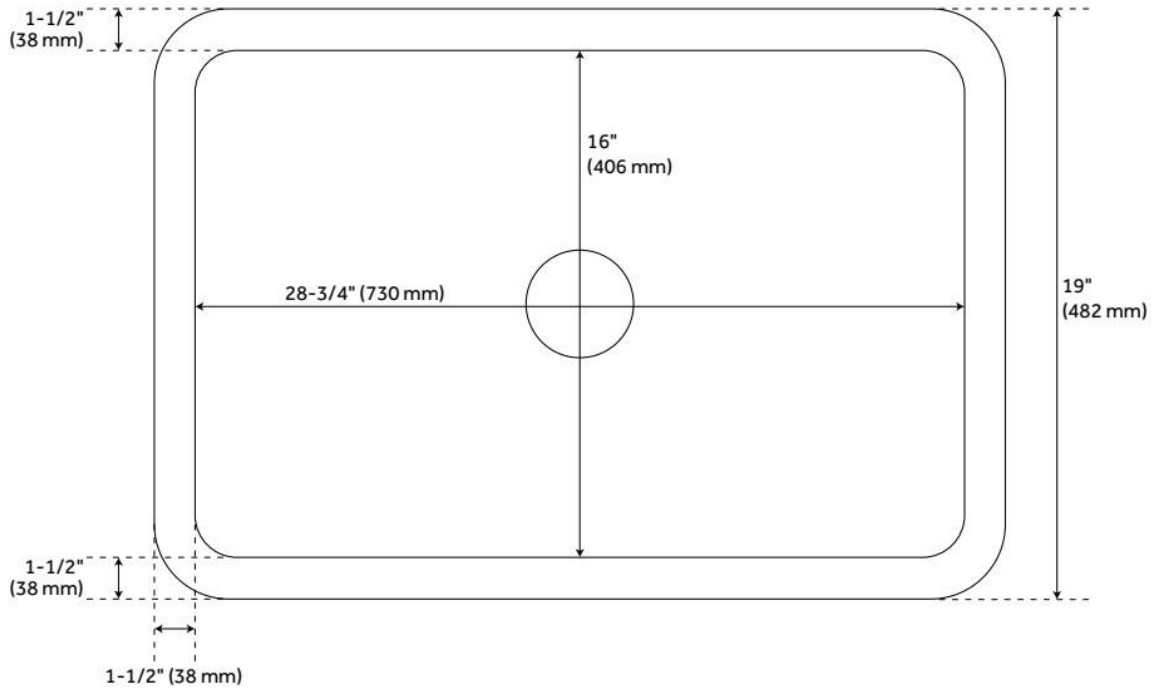

32" DERIN DROP-IN FIRECLAY SINK - WHITE

SKU: 435024
Code: SH435024

FEATURES

Material: Fireclay
Product Finish: White
Installation Type: Drop-In, Undermount
Shape: Rectangle
Drain Placement: Center
Fits Drain Hole Size: 3-1/2"
Faucet Centers: No Faucet Hole
Overflow Hole: No
Mounting Hardware Included: Yes

Optional Accessory: Strainer: SH393684, SH393685, SH398618, SH393686, SH393687, Basin Grid: 476347

ASME A112.19.2/CSA B45.1, Massachusetts Accepted, LISTED ID: SHF1B3219DMWH

ADDITIONAL FEATURES

- Made of solid, heavy-duty fireclay.
- Smooth, ripple-resistant surface.
- If purchasing drain separately, it must be able to accommodate a sink drain thickness of 1".
- All sink dimensions are ($\pm 1/2"$).

REVISED 7/15/2024

32" DERIN DROP-IN FIRECLAY SINK - WHITE

SKU: 435024
Code: SH435024

REVISED 7/15/2024