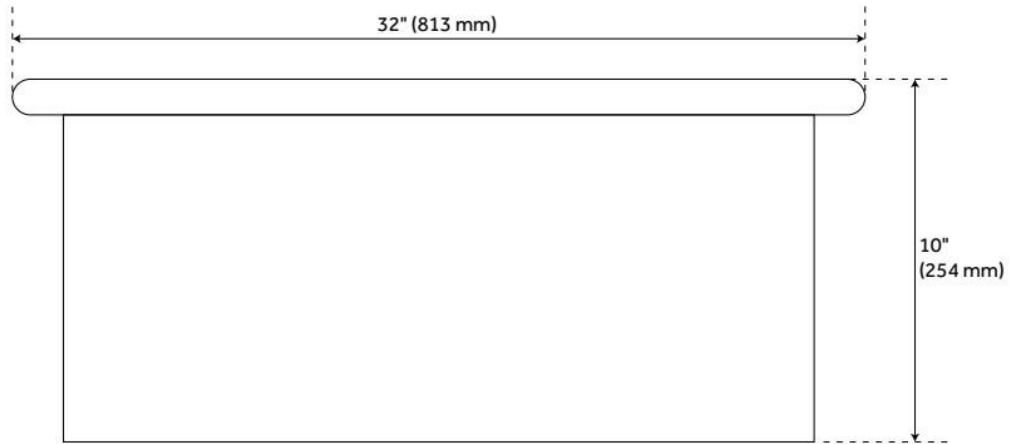

32" DERIN DROP-IN FIRECLAY SINK - WHITE

SKU: 435024
Code: SH435024

REVISED 7/15/2024