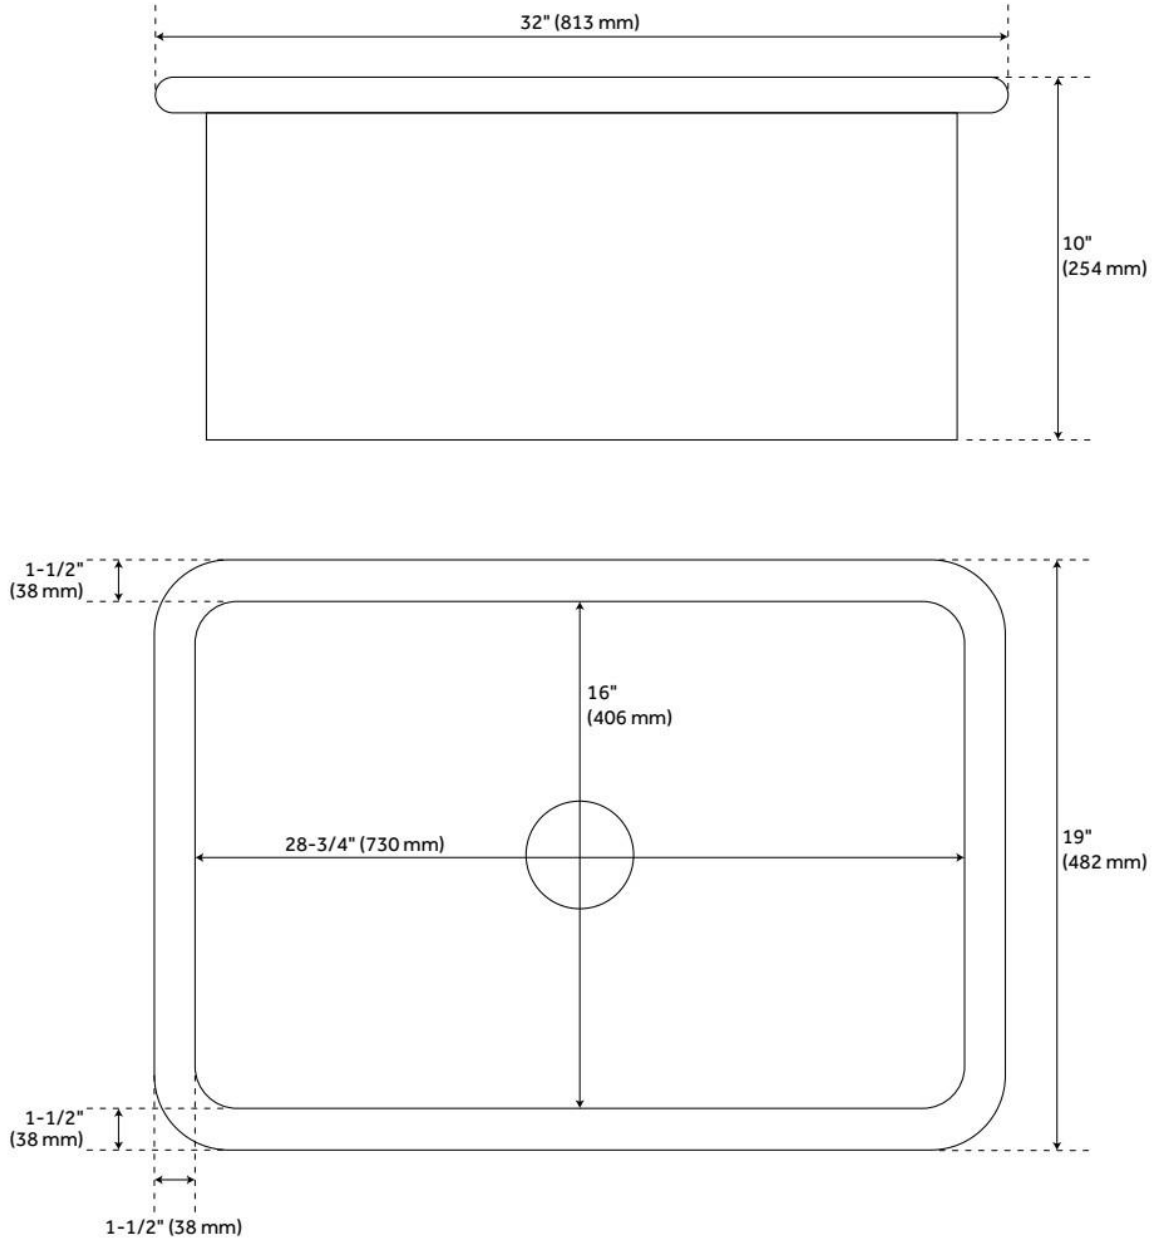

32" DERIN FIRECLAY DUAL-MOUNT KITCHEN SINK - DROP-IN OR UNDERMOUNT - WHITE

SKU: 435024
Code: SH435024

FEATURES

Material: Fireclay
Product Finish: White
Installation Type: Drop-In, Undermount
Shape: Rectangle
Drain Placement: Center
Fits Drain Hole Size: 3-1/2"
Faucet Centers: No Faucet Hole
Overflow Hole: No
Mounting Hardware Included: Yes

Optional Accessory: Strainer: SH393684, SH393685, SH398618, SH393686, SH393687, Basin Grid: 476347

ASME A112.19.2/CSA B45.1, Massachusetts Accepted, LISTED ID: SHF1B3219DMWH

ADDITIONAL FEATURES

- Installation Type: drop-in or undermount
- Made of solid, heavy-duty fireclay.
- Smooth, ripple-resistant surface.
- If purchasing drain separately, it must be able to accommodate a sink drain thickness of 1".
- All sink dimensions are ($\pm 1/2$ ").

REVISED 10/3/2024

32" DERIN FIRECLAY DUAL-MOUNT KITCHEN SINK - DROP-IN OR UNDERMOUNT - WHITE

SKU: 435024
Code: SH435024

REVISED 10/3/2024