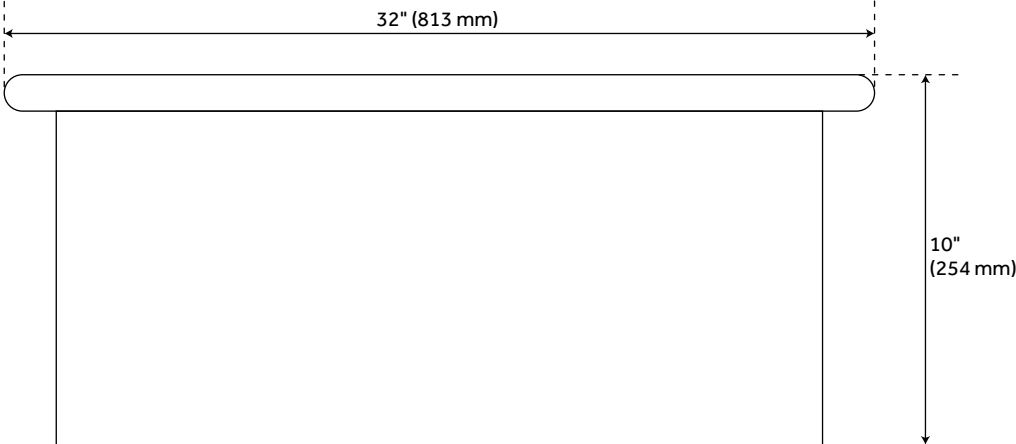

32" DERIN DROP-IN FIRECLAY SINK - WHITE

SKU: 435024
Code: SH435024

FEATURES

Installation Type: Drop-In
Material: Fireclay
Length: 32"
Width: 19"
Height: 10"
Number of Basins: 1
Sink Installation: Drop-In
Faucet Centers: No Faucet Hole
Basin Length: 28-3/4"
Basin Width: 16"
Basin Depth: 8-1/2"
Fits Drain Hole Size: 3-1/2"
Interior Treatment: Smooth
Drain Included: No
Faucet Included: No
Basin Configuration: Single
Shape: Rectangle
Water Depth to Rim: 8-1/2"
Faucet Holes: No Faucet Hole
Reversible Mounting: Yes
Weight: 81

REVISED 2/14/2024

32" DERIN DROP-IN FIRECLAY SINK - WHITE

SKU: 435024

Code: SH435024

ADDITIONAL FEATURES

- Made of solid, heavy-duty fireclay.
- Smooth, ripple-resistant surface.
- If purchasing drain separately, it must be able to accommodate a sink drain thickness of 1".
- All sink dimensions are ($\pm 1/2"$).

REVISED 2/14/2024

32" DERIN UNDERMOUNT FIRECLAY SINK - WHITE

All dimensions and specifications are nominal and may vary. Use actual products for accuracy in critical situations.