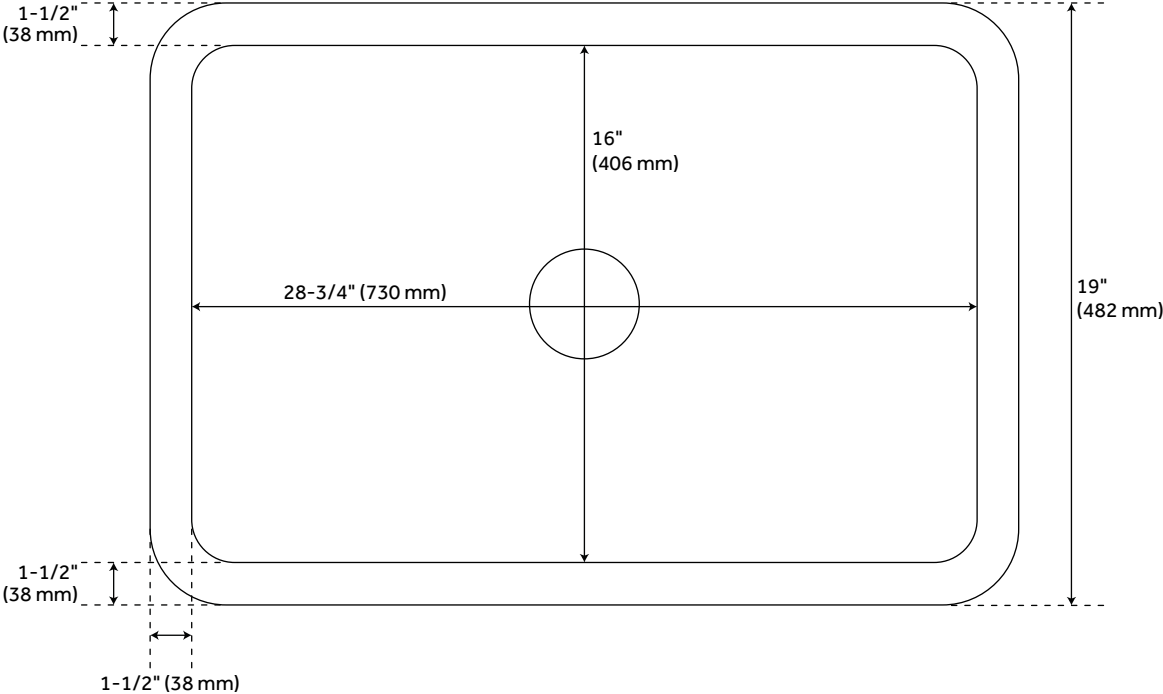

32" DERIN DROP-IN FIRECLAY SINK - WHITE

SKU: 435024
Code: SH435024

FEATURES

Installation Type: Drop-In
Material: Fireclay
Length: 32"
Width: 19"
Height: 10"
Number of Basins: 1
Sink Installation: Drop-In
Faucet Centers: No Faucet Hole
Basin Length: 28-3/4"
Basin Width: 16"
Basin Depth: 8-1/2"
Fits Drain Hole Size: 3-1/2"
Interior Treatment: Smooth
Drain Included: No
Faucet Included: No
Basin Configuration: Single
Shape: Rectangle
Water Depth to Rim: 8-1/2"
Faucet Holes: No Faucet Hole
Reversible Mounting: Yes
Weight: 81

REVISED 2/14/2024

32" DERIN DROP-IN FIRECLAY SINK - WHITE

SKU: 435024

Code: SH435024

ADDITIONAL FEATURES

- Made of solid, heavy-duty fireclay.
- Smooth, ripple-resistant surface.
- If purchasing drain separately, it must be able to accommodate a sink drain thickness of 1".
- All sink dimensions are ($\pm 1/2"$).

REVISED 2/14/2024

32" DERIN UNDERMOUNT FIRECLAY SINK - WHITE

All dimensions and specifications are nominal and may vary. Use actual products for accuracy in critical situations.