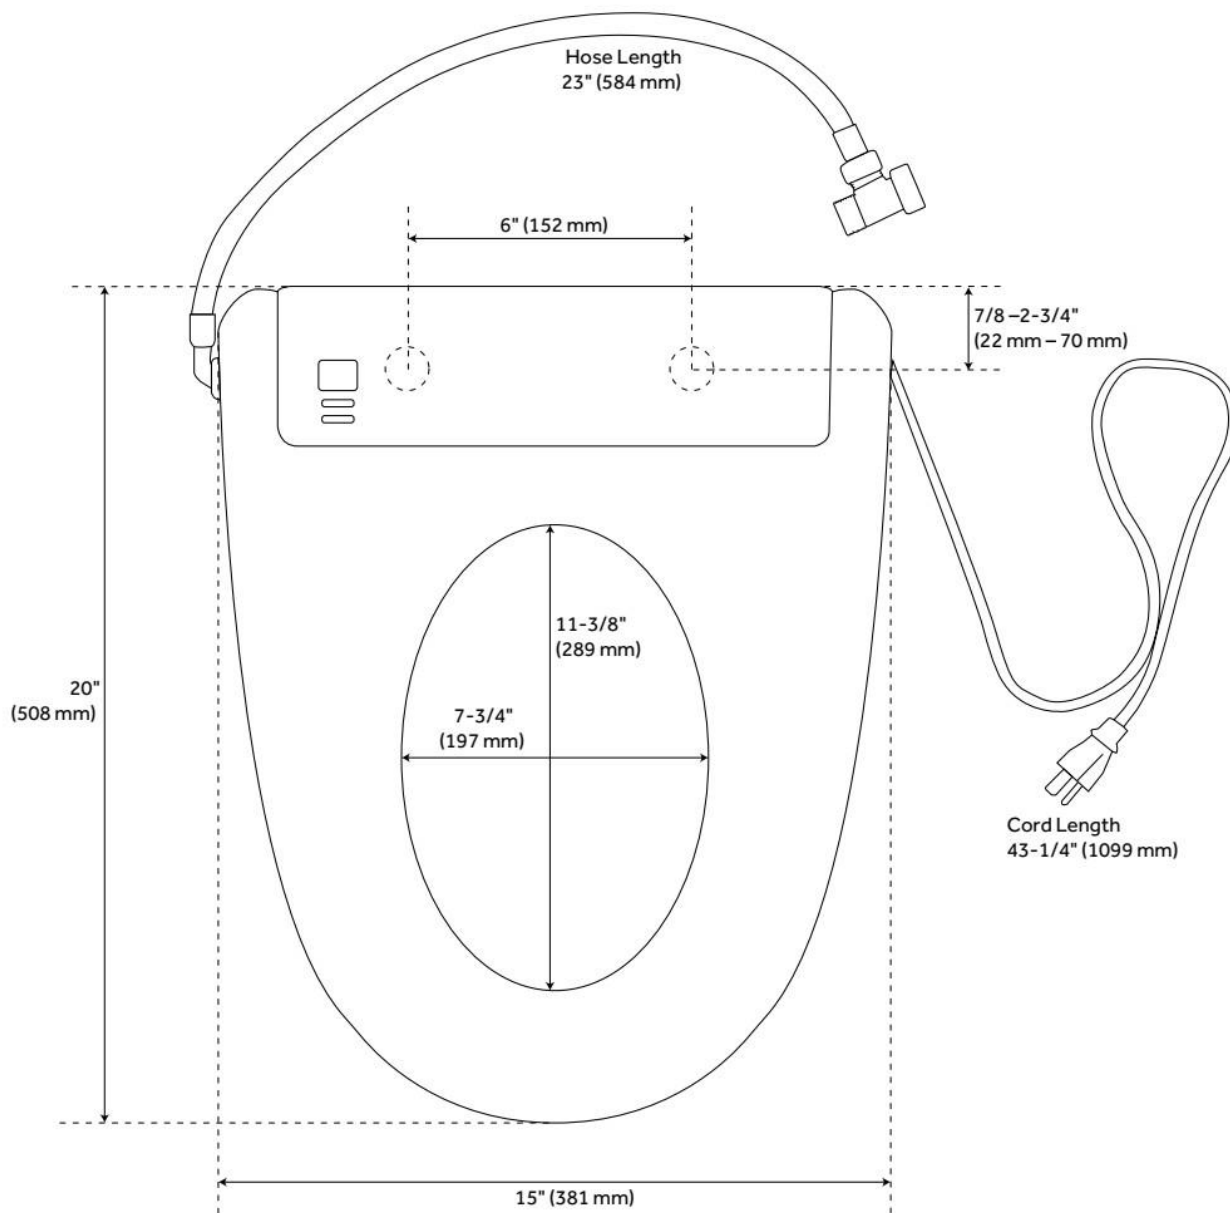

BURWELL ELONGATED ELECTRONIC BIDET TOILET SEAT

SKU: 436885
Code: SHBDS200

FEATURES

Material: Plastic
Product Finish: White
Bowl Shape: Elongated

ASME A112.4.2/CSA B45.16, Massachusetts Accepted, UL 1431, CAN/CSA-C22.2 No. 64, CAN/CSA-C22.2 No. 68,
LISTED ID: SHBDS200AWH

ADDITIONAL FEATURES

- Seat without lid dimensions: 15" L x 20" W (front to back) x 5-5/8" H.
- Features warm water, warm seat, massage, warm drying, smart night light, auto-drain washing cistern, auto-cleaning modes, and an eco-friendly operation.
- A remote control with screen is included for one-handed simple operation; primary operating controls on the side of the seat can be used as well.
- Nozzle and seat made from antibacterial materials.
- Soft-closing seat and lid.
- Installs easily with quick-release system.
- Fits most standard elongated bowl toilets with adjustable hinge for side-to-side adjustment of 5-1/8" to 6-1/2" centers. 1-1/4" front-to-back adjustment.
- Designed for single- and two-piece toilets.
- Toilet not included.
- Power cord is 43-1/4" long.

REVISED 7/22/2024

BURWELL ELONGATED ELECTRONIC BIDET TOILET SEAT

SKU: 436885
Code: SHBDS200

REVISED 7/22/2024