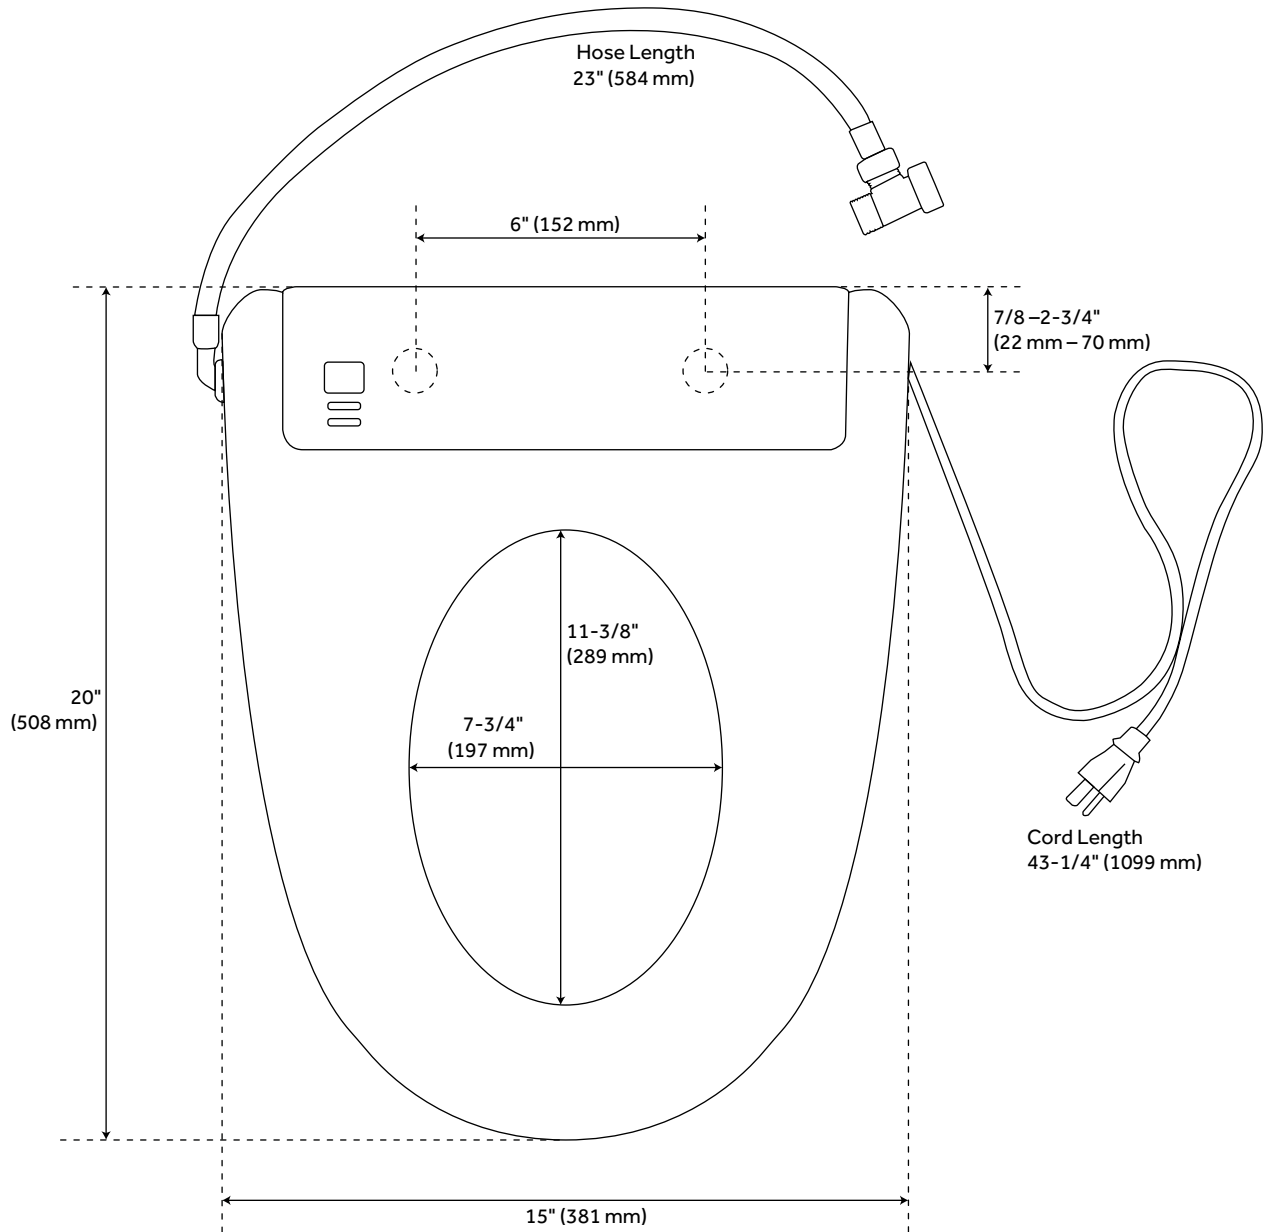

BURWELL ELONGATED ELECTRONIC BIDET TOILET SEAT

SKU: 436885
SHBDS200A

All dimensions and specifications are nominal and may vary. Use actual products for accuracy in critical situations.