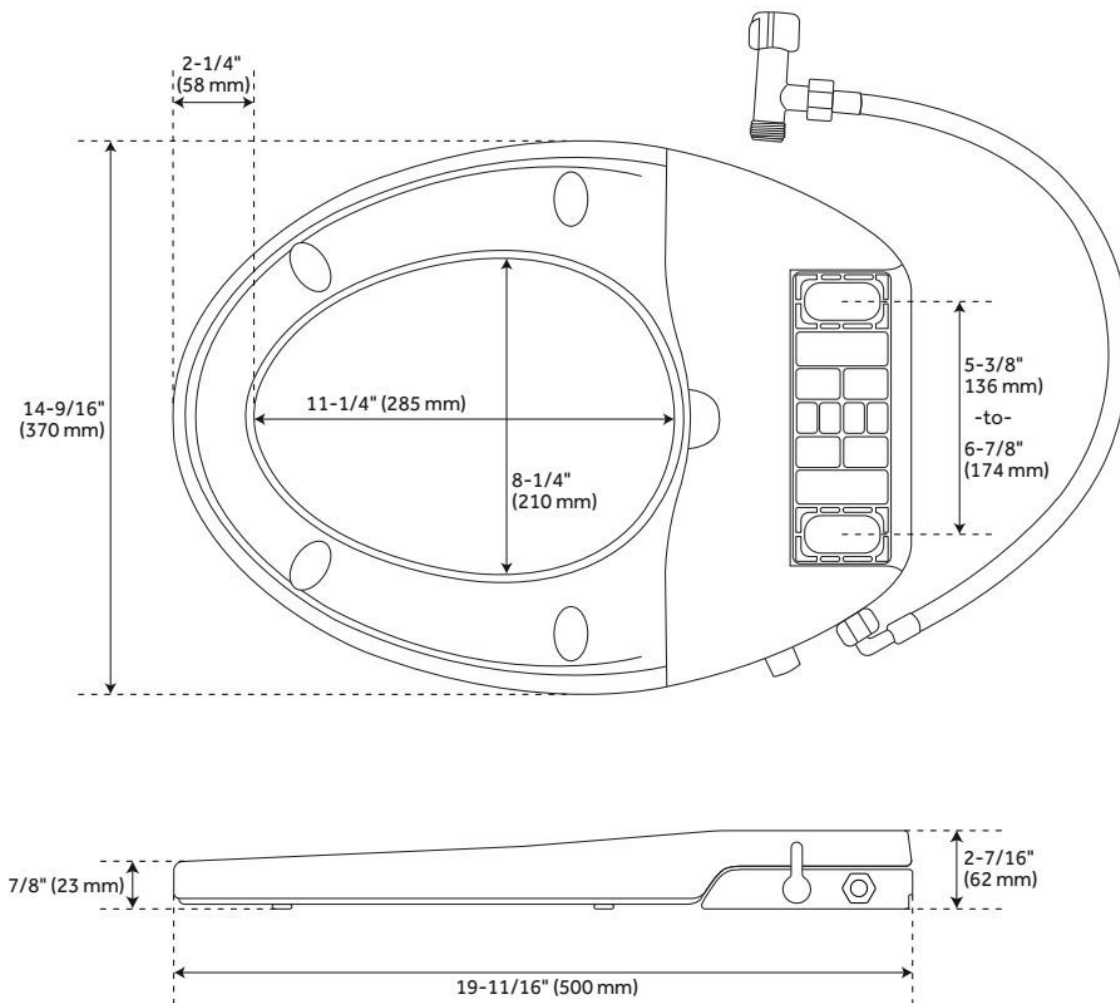

BROOKDALE ELONGATED BIDET SEAT - WHITE

SKU: 437000
Code: SHBDS300

FEATURES

Material: Plastic
Product Finish: White
Bowl Shape: Elongated

IAPMO, ASME A112.4.2/CSA B45.16, Massachusetts Accepted, LISTED ID: SHBDS300WH

ADDITIONAL FEATURES

- Seat without lid dimensions: 13-5/8" L x 19" W (front to back) x 2-1/2" H.
- Side knob allows for adjustment of angle, water volume, and cleaning type.
- Spray nozzle features multiple holes for a softer cleanse and water saving operation.
- Spray nozzle is self-cleaning, antibacterial, and removable for further cleaning.
- Bidet seat has a glossy finish with protective bumpers and self-closing seat/lid.
- Installs easily with quick-release system.
- Fits most standard elongated bowl toilets with adjustable hinge for side-to-side adjustment of 5-3/8" to 6-1/2" centers.
- Designed for one- and two-piece toilets.
- Toilet not included.

REVISED 7/17/2024

BROOKDALE ELONGATED BIDET SEAT - WHITE

SKU: 437000
Code: SHBDS300

REVISED 7/17/2024