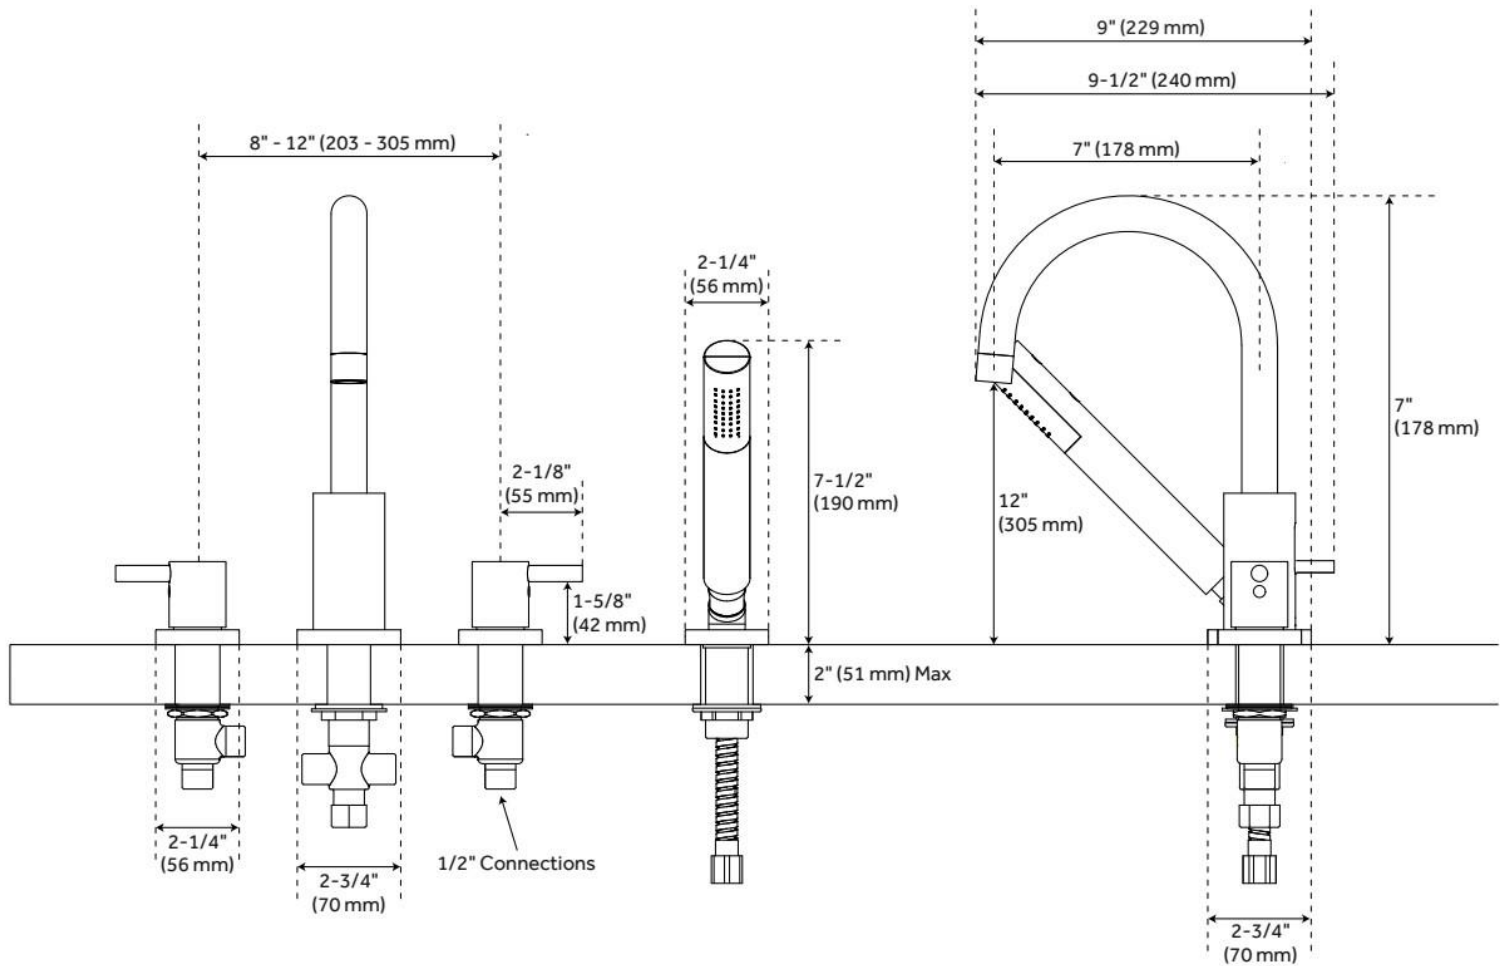

## FEATURES

Material: Metal construction for strength and durability  
Installation Type: Deck Mount  
Flow Rate: 3.07 gpm (11.6 L/min) @ 20 psi  
Hand Shower Flow Rate: 2.0 gpm (7.6 L/min) @ 80 psi  
Spray Type: Full  
Cartridge Type: Ceramic Disc  
Swivel Spout: No

## ADDITIONAL FEATURES

- Base plate for handles and hand shower: 2-1/4"
- Base plate for spout: 2-3/4"
- Faucet can be installed with variable centers from 8" - 12"

REVISED 5/16/2024

# ROTUNDA ROMAN TUB FAUCET AND HAND SHOWER - MATTE BLACK

SKU: 437382  
Code: SH437382

REVISED 5/16/2024