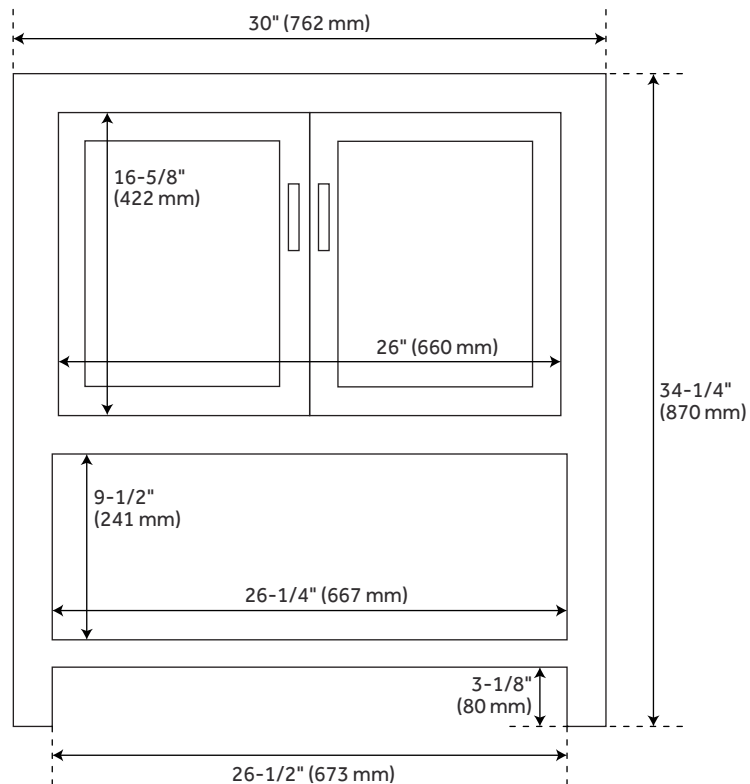

30" MORRIS CONSOLE VANITY - RUSTIC BROWN - VANITY CABINET ONLY

SKU: 438510
Code: SH438510

ASSE 1016 Type P/T

FEATURES

Installation Type: Freestanding
Features: Soft-Close Hinges
Product Finish: Rustic Brown
Material: Wood
Number of Doors: 2
Width: 30"
Height: 34-1/4"
Depth: 21"
Assembly Required: No
Dovetail Drawers: Yes
Number of Basins: 1
Vanity Top Options: No Top
Faucet Included: No
Vanity Top Material: No Top
Size: 30 in X 34-1/4 in
Hardware Finish: Rustic Metal
Built-In Adjusters: Yes
Sink Included: no
Sink Color: No Sink
Vanity Top Included: no
Backsplash: No
Mirror Included: No

REVISED 4/24/2023

30" MORRIS CONSOLE VANITY - RUSTIC BROWN - VANITY CABINET ONLY

SKU: 438510
Code: SH438510

ADDITIONAL FEATURES

- See Installation Instructions for directions to attach the vanity top and sink.
- All dimensions are ($\pm 1/2$ ").

REVISED 4/24/2023

30" MORRIS CONSOLE VANITY

SKU: 438510

All dimensions and specifications are nominal and may vary. Use actual products for accuracy in critical situations.