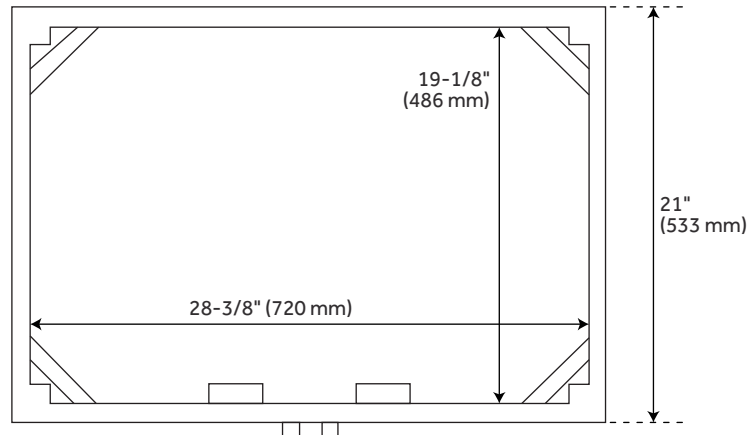

30" MORRIS CONSOLE VANITY - RUSTIC BROWN - VANITY CABINET ONLY

SKU: 438510
Code: SH438510

ASSE 1016 Type P/T

FEATURES

Installation Type: Freestanding
Features: Soft-Close Hinges
Product Finish: Rustic Brown
Material: Wood
Number of Doors: 2
Width: 30"
Height: 34-1/4"
Depth: 21"
Assembly Required: No
Dovetail Drawers: Yes
Number of Basins: 1
Vanity Top Options: No Top
Faucet Included: No
Vanity Top Material: No Top
Size: 30 in X 34-1/4 in
Hardware Finish: Rustic Metal
Built-In Adjusters: Yes
Sink Included: no
Sink Color: No Sink
Vanity Top Included: no
Backsplash: No
Mirror Included: No

REVISED 4/24/2023

30" MORRIS CONSOLE VANITY - RUSTIC BROWN - VANITY CABINET ONLY

SKU: 438510
Code: SH438510

ADDITIONAL FEATURES

- See Installation Instructions for directions to attach the vanity top and sink.
- All dimensions are ($\pm 1/2$ ").

REVISED 4/24/2023

30" MORRIS CONSOLE VANITY

SKU: 438510

All dimensions and specifications are nominal and may vary. Use actual products for accuracy in critical situations.