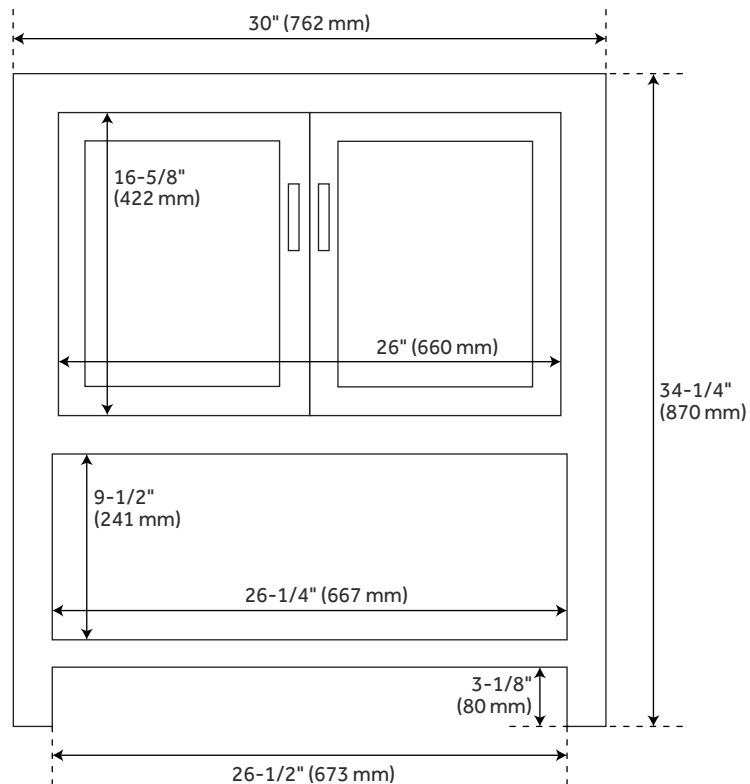

30" MORRIS CONSOLE VANITY FOR RECTANGULAR UNDERMOUNT SINK

SKU: 944303

Code: SH459545, SH459546, SH459542, SH459543, SH459544, SH456801, SH456800, SH456803, SH456802, SH456799, SH456798

FEATURES

Installation Type: Freestanding
Features: Soft-Close Hinges
Product Finish: Rustic Brown
Material: Wood
Number of Doors: 2
Width: 30"
Height: 34-1/4"
Depth: 21"
Assembly Required: No
Dovetail Drawers: Yes
Number of Basins: 1
Sink Installation: Undermount - Rectangle
Water Depth To Overflow: 4-1/8"
Fits Drain Hole Size: 1-1/2"
Faucet Included: No
Vanity Top Thickness: 3cm
Water Depth to Rim: 5-1/2"
Hardware Finish: Rustic Metal
Built-In Adjusters: Yes
Sink Included: yes
Vanity Top Included: yes
Vanity Top Depth: 22"
Vanity Top Width: 31"
Mirror Included: No

REVISED 4/24/2023

30" MORRIS CONSOLE VANITY FOR RECTANGULAR UNDERMOUNT SINK

SKU: 944303

Code: SH459545, SH459546, SH459542, SH459543, SH459544, SH456801, SH456800, SH456803, SH456802, SH456799, SH456798

ADDITIONAL FEATURES

- Granite is A-grade. Polished Carrara Marble is sourced from Italy.
- Each stone top is carved from a single piece of stone and will feature natural variations.
- Includes a matching backsplash and a white porcelain sink.
- See installation Instructions for directions to attach the vanity top and sink.
- All dimensions are ($\pm 1/2''$).
- [Wood finish samples available.](#)

REVISED 4/24/2023

30" MORRIS CONSOLE VANITY

SKU: 438510

All dimensions and specifications are nominal and may vary. Use actual products for accuracy in critical situations.