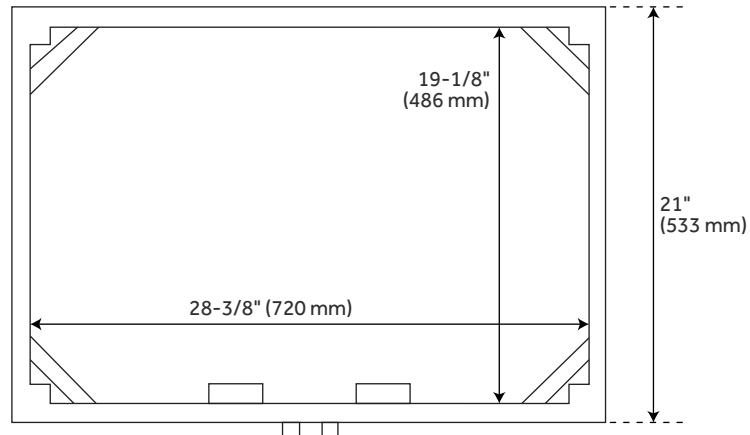

30" MORRIS CONSOLE VANITY FOR RECTANGULAR UNDERMOUNT SINK

SKU: 944303

Code: SH459545, SH459546, SH459542, SH459543, SH459544, SH456801, SH456800, SH456803, SH456802, SH456799, SH456798

FEATURES

Installation Type: Freestanding
Features: Soft-Close Hinges
Product Finish: Rustic Brown
Material: Wood
Number of Doors: 2
Width: 30"
Height: 34-1/4"
Depth: 21"
Assembly Required: No
Dovetail Drawers: Yes
Number of Basins: 1
Sink Installation: Undermount - Rectangle
Water Depth To Overflow: 4-1/8"
Fits Drain Hole Size: 1-1/2"
Faucet Included: No
Vanity Top Thickness: 3cm
Water Depth to Rim: 5-1/2"
Hardware Finish: Rustic Metal
Built-In Adjusters: Yes
Sink Included: yes
Vanity Top Included: yes
Vanity Top Depth: 22"
Vanity Top Width: 31"
Mirror Included: No

- Granite is A-grade. Polished Carrara Marble is sourced from Italy.
- Each stone top is carved from a single piece of stone and will feature natural variations.
- Includes a matching backsplash and a white porcelain sink.
- See installation Instructions for directions to attach the vanity top and sink.
- All dimensions are ($\pm 1/2''$).
- [Wood finish samples available.](#)

REVISED 4/24/2023

30" MORRIS CONSOLE VANITY

SKU: 438510

All dimensions and specifications are nominal and may vary. Use actual products for accuracy in critical situations.