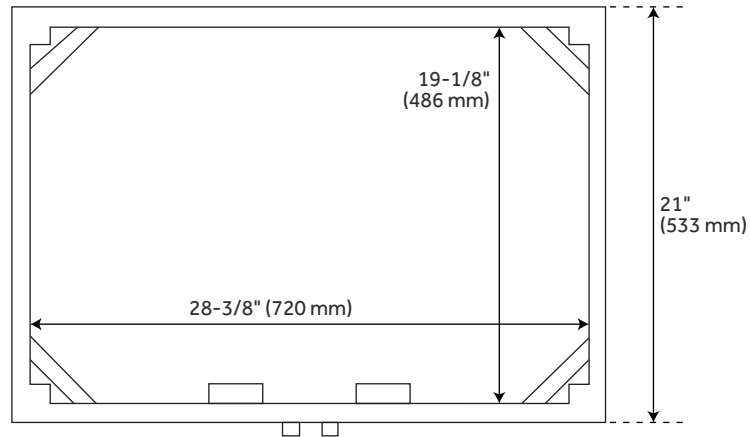

30" MORRIS CONSOLE VANITY

SKU: 438510

All dimensions and specifications are nominal and may vary. Use actual products for accuracy in critical situations.