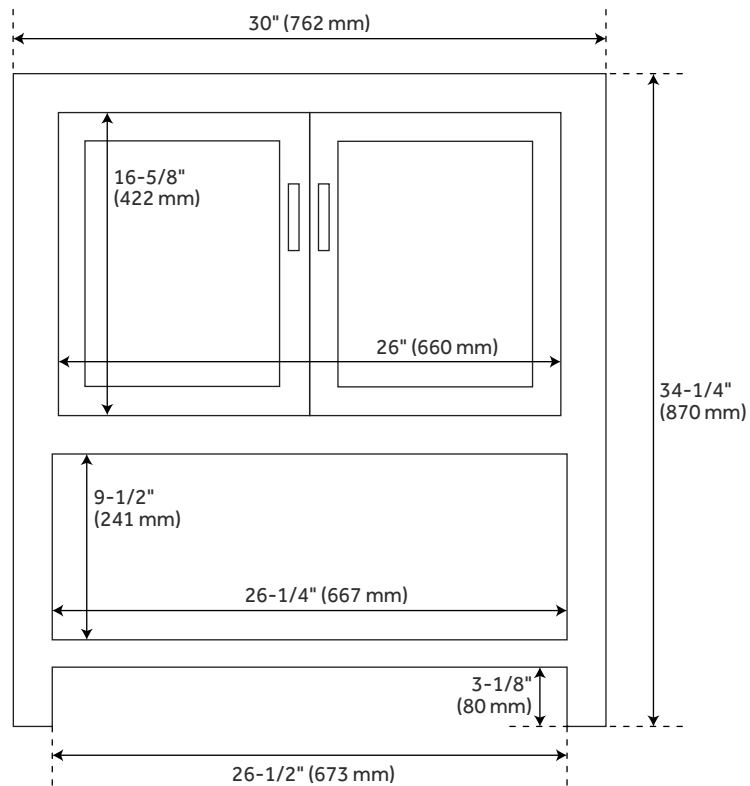

## FEATURES

Installation Type: Freestanding  
Features: Soft-Close Hinges  
Product Finish: Rustic Brown  
Material: Wood  
Number of Doors: 2  
Width: 30"  
Height: 34-1/4"  
Depth: 21"  
Assembly Required: No  
Dovetail Drawers: Yes  
Number of Basins: 1  
Sink Installation: Undermount - Oval  
Basin Length: 16"  
Basin Width: 12-1/2"  
Water Depth To Overflow: 5"  
Fits Drain Hole Size: 1-1/2"  
Faucet Included: No  
Vanity Top Thickness: 3cm  
Water Depth to Rim: 6"  
Hardware Finish: Rustic Metal  
Built-In Adjusters: Yes  
Sink Included: yes  
Basin Overflow: Yes  
Vanity Top Included: yes  
Vanity Top Depth: 22"  
Vanity Top Width: 31"  
Mirror Included: No

## ADDITIONAL FEATURES

- Includes a matching backsplash and a white porcelain sink.
- Granite is A-grade. Polished Carrara Marble is sourced from Italy.
- Each stone top is carved from a single piece of stone and will feature natural variations.
- See installation Instructions for directions to attach the vanity top and sink.
- All dimensions are ( $\pm 1/2''$ ).
- [Wood finish samples available.](#)

# 30" MORRIS CONSOLE VANITY

SKU: 438510

All dimensions and specifications are nominal and may vary. Use actual products for accuracy in critical situations.