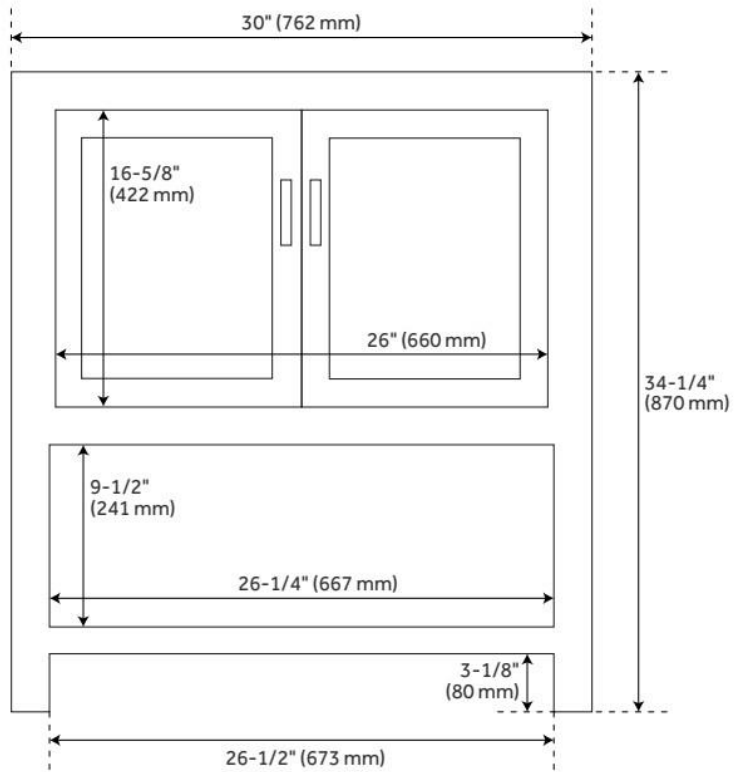

30" MORRIS CONSOLE VANITY - RUSTIC BROWN - VANITY CABINET ONLY

SKU: 438510
Code: SH438510

REVISED 8/8/2024