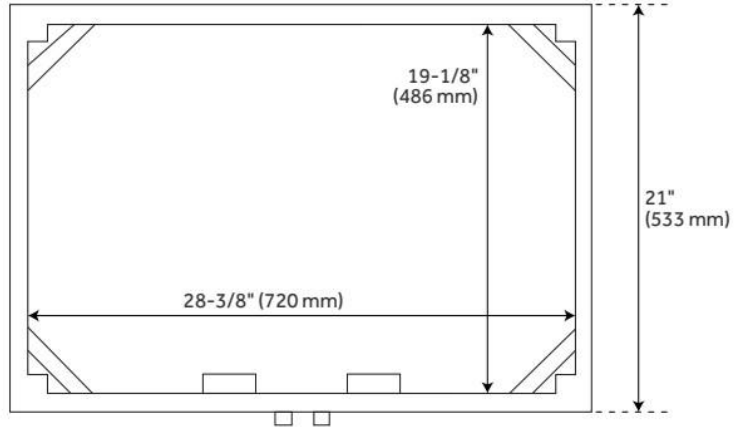

30" MORRIS CONSOLE VANITY - RUSTIC BROWN - VANITY CABINET ONLY

SKU: 438510
Code: SH438510

REVISED 8/8/2024