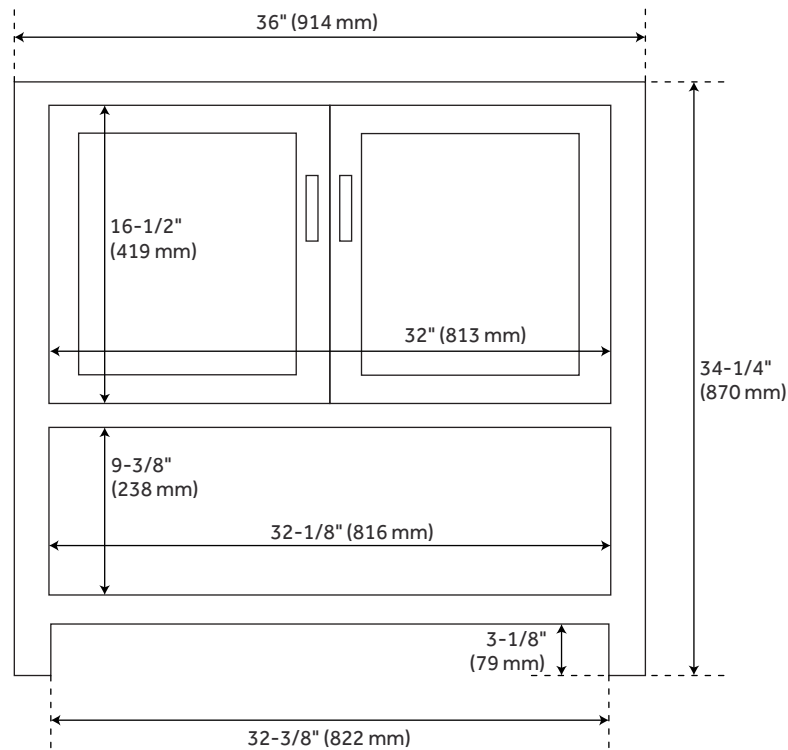

36" MORRIS CONSOLE VANITY - RUSTIC BROWN - VANITY CABINET ONLY

SKU: 438511
Code: SH438511

FEATURES

Installation Type: Freestanding
Features: Matching Mirror;Soft-Close Hinges
Product Finish: Rustic Brown
Material: Wood
Number of Doors: 2
Number of Drawers: 1
Width: 36"
Height: 34-1/4"
Depth: 21"
Assembly Required: No
Dovetail Drawers: Yes
Number of Basins: 1
Vanity Top Options: No Top
Faucet Included: No
Vanity Top Material: No Top
Size: 36 in
Hardware Finish: Rustic Metal
Built-In Adjusters: Yes
Sink Included: no
Vanity Top Included: no
Mirror Included: No

REVISED 4/24/2023

36" MORRIS CONSOLE VANITY - RUSTIC BROWN - VANITY CABINET ONLY

SKU: 438511
Code: SH438511

ADDITIONAL FEATURES

- See Installation Instructions for directions to attach the vanity top and sink.
- All dimensions are ($\pm 1/2"$).

REVISED 4/24/2023

36" MORRIS CONSOLE VANITY

SKU: 438511

All dimensions and specifications are nominal and may vary. Use actual products for accuracy in critical situations.