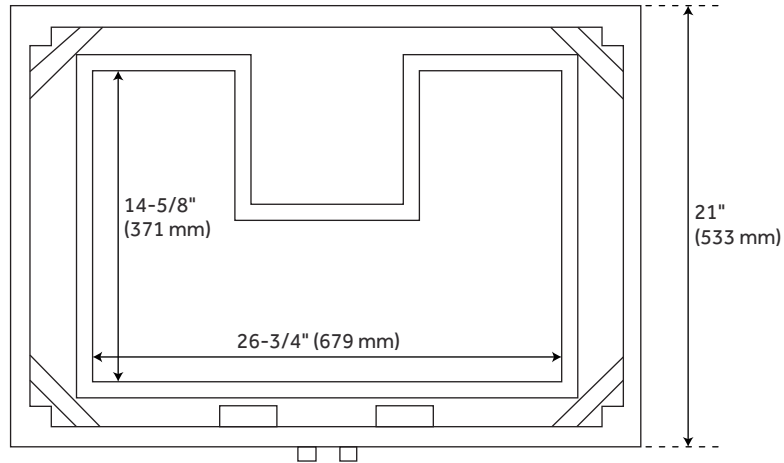

36" MORRIS CONSOLE VANITY - RUSTIC BROWN - VANITY CABINET ONLY

SKU: 438511
Code: SH438511

FEATURES

Installation Type: Freestanding
Features: Matching Mirror;Soft-Close Hinges
Product Finish: Rustic Brown
Material: Wood
Number of Doors: 2
Number of Drawers: 1
Width: 36"
Height: 34-1/4"
Depth: 21"
Assembly Required: No
Dovetail Drawers: Yes
Number of Basins: 1
Vanity Top Options: No Top
Faucet Included: No
Vanity Top Material: No Top
Size: 36 in
Hardware Finish: Rustic Metal
Built-In Adjusters: Yes
Sink Included: no
Vanity Top Included: no
Mirror Included: No

REVISED 4/24/2023

36" MORRIS CONSOLE VANITY - RUSTIC BROWN - VANITY CABINET ONLY

SKU: 438511
Code: SH438511

ADDITIONAL FEATURES

- See Installation Instructions for directions to attach the vanity top and sink.
- All dimensions are ($\pm 1/2"$).

REVISED 4/24/2023

36" MORRIS CONSOLE VANITY

SKU: 438511

All dimensions and specifications are nominal and may vary. Use actual products for accuracy in critical situations.