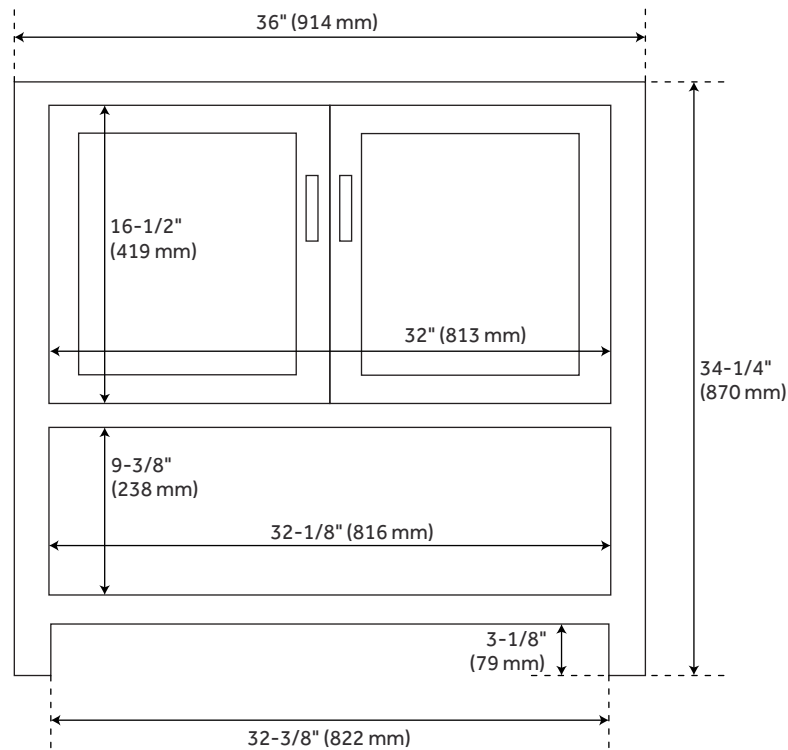

36" MORRIS CONSOLE VANITY

SKU: 438511

All dimensions and specifications are nominal and may vary. Use actual products for accuracy in critical situations.