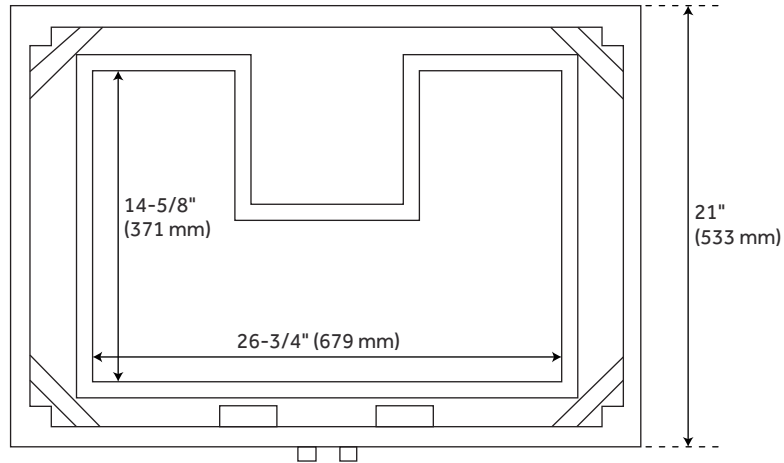

36" MORRIS CONSOLE VANITY

SKU: 438511

All dimensions and specifications are nominal and may vary. Use actual products for accuracy in critical situations.