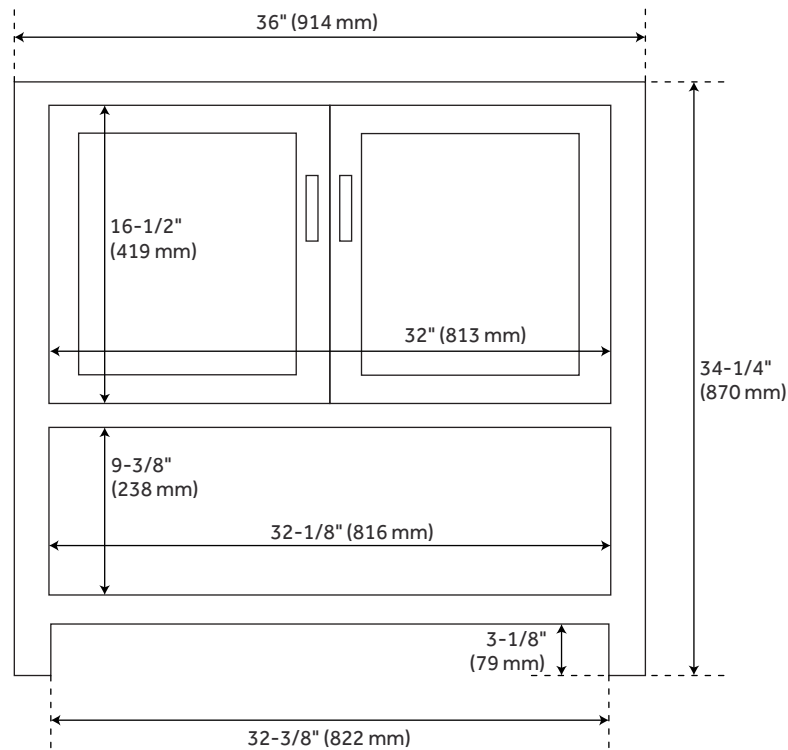

36" MORRIS CONSOLE VANITY FOR UNDERMOUNT SINK

SKU: 944306-UM

Code: SH463077, SH463082, SH463081, SH463080, SH463079, SH463078, SH463083

FEATURES

Installation Type: Freestanding
Features: Matching Mirror; Soft-Close Hinges
Product Finish: Rustic Brown
Material: Wood
Number of Doors: 2
Number of Drawers: 1
Width: 36"
Height: 34-1/4"
Depth: 21"
Assembly Required: No
Dovetail Drawers: Yes
Number of Basins: 1
Sink Installation: Undermount - Oval
Basin Length: 16"
Basin Width: 12-1/2"
Water Depth To Overflow: 5"
Fits Drain Hole Size: 1-1/2"
Faucet Included: No
Vanity Top Thickness: 3cm
Water Depth to Rim: 6"
Hardware Finish: Rustic Metal
Built-In Adjusters: Yes
Sink Included: yes
Basin Overflow: Yes
Vanity Top Included: yes
Vanity Top Depth: 22"
Vanity Top Width: 37"
Mirror Included: No

REVISED 4/24/2023

36" MORRIS CONSOLE VANITY FOR UNDERMOUNT SINK

SKU: 944306-UM

Code: SH463077, SH463082, SH463081, SH463080, SH463079, SH463078, SH463083

ADDITIONAL FEATURES

- Includes a matching backsplash and a white porcelain sink.
- Granite is A-grade. Polished Carrara Marble is sourced from Italy.
- Each top is carved from a single piece of stone and will feature natural variations.
- See installation Instructions for directions to attach the vanity top and sink.
- All dimensions are ($\pm 1/2''$).
- [Wood finish samples available.](#)

REVISED 4/24/2023

36" MORRIS CONSOLE VANITY

SKU: 438511

All dimensions and specifications are nominal and may vary. Use actual products for accuracy in critical situations.