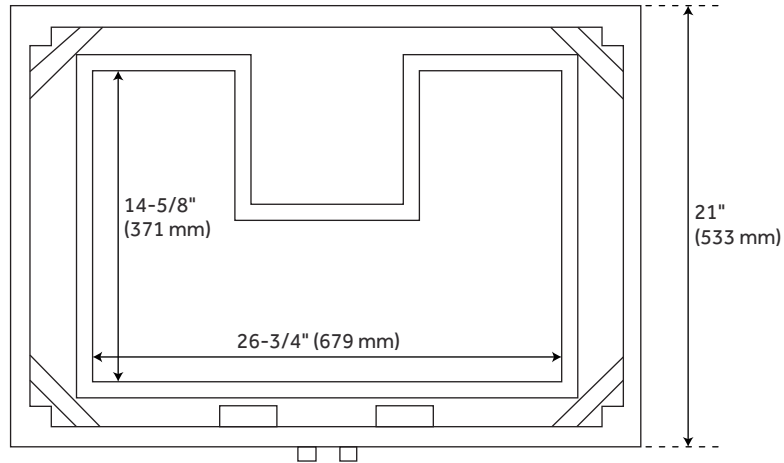

36" MORRIS CONSOLE VANITY FOR UNDERMOUNT SINK

SKU: 944306-UM

Code: SH463077, SH463082, SH463081, SH463080, SH463079, SH463078, SH463083

FEATURES

Installation Type: Freestanding
Features: Matching Mirror; Soft-Close Hinges
Product Finish: Rustic Brown
Material: Wood
Number of Doors: 2
Number of Drawers: 1
Width: 36"
Height: 34-1/4"
Depth: 21"
Assembly Required: No
Dovetail Drawers: Yes
Number of Basins: 1
Sink Installation: Undermount - Oval
Basin Length: 16"
Basin Width: 12-1/2"
Water Depth To Overflow: 5"
Fits Drain Hole Size: 1-1/2"
Faucet Included: No
Vanity Top Thickness: 3cm
Water Depth to Rim: 6"
Hardware Finish: Rustic Metal
Built-In Adjusters: Yes
Sink Included: yes
Basin Overflow: Yes
Vanity Top Included: yes
Vanity Top Depth: 22"
Vanity Top Width: 37"
Mirror Included: No

REVISED 4/24/2023

36" MORRIS CONSOLE VANITY FOR UNDERMOUNT SINK

SKU: 944306-UM

Code: SH463077, SH463082, SH463081, SH463080, SH463079, SH463078, SH463083

ADDITIONAL FEATURES

- Includes a matching backsplash and a white porcelain sink.
- Granite is A-grade. Polished Carrara Marble is sourced from Italy.
- Each top is carved from a single piece of stone and will feature natural variations.
- See installation Instructions for directions to attach the vanity top and sink.
- All dimensions are ($\pm 1/2''$).
- [Wood finish samples available.](#)

REVISED 4/24/2023

36" MORRIS CONSOLE VANITY

SKU: 438511

All dimensions and specifications are nominal and may vary. Use actual products for accuracy in critical situations.