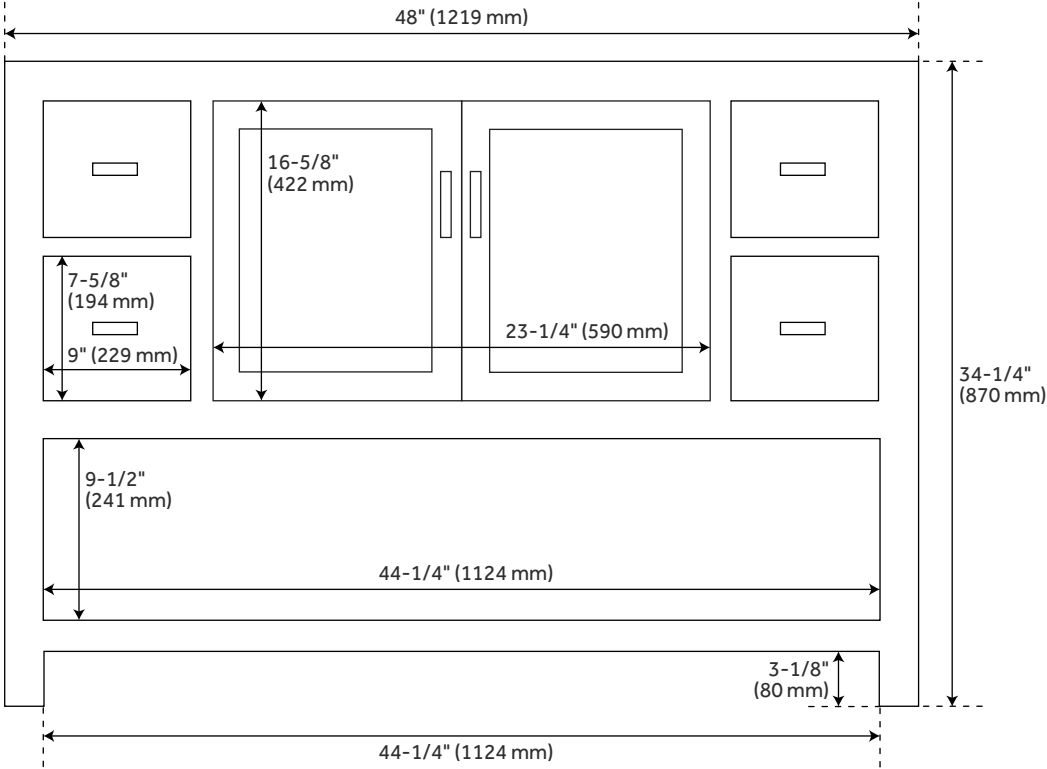

48" MORRIS CONSOLE VANITY - VANITY CABINET ONLY

SKU: 438512
Code: SH438512

FEATURES

Installation Type: Freestanding
Features: Soft-Close Hinges
Product Finish: Rustic Brown
Material: Wood
Number of Doors: 2
Number of Drawers: 4
Width: 48"
Height: 34-1/4"
Depth: 21"
Assembly Required: No
Dovetail Drawers: Yes
Number of Basins: 1
Vanity Top Options: No Top
Faucet Included: No
Vanity Top Material: No Top
Size: 49 in X 48 in X 34-1/4 in
Hardware Finish: Rustic Metal
Built-In Adjusters: Yes
Sink Included: no
Vanity Top Included: no
Mirror Included: No

REVISED 4/24/2023

48" MORRIS CONSOLE VANITY - VANITY CABINET ONLY

SKU: 438512

Code: SH438512

ADDITIONAL FEATURES

- See Installation Instructions for directions to attach the vanity top and sink.
- All dimensions are ($\pm 1/2''$).
- [Wood finish samples available.](#)

REVISED 4/24/2023

48" MORRIS CONSOLE VANITY

SKU: 438512

All dimensions and specifications are nominal and may vary. Use actual products for accuracy in critical situations.