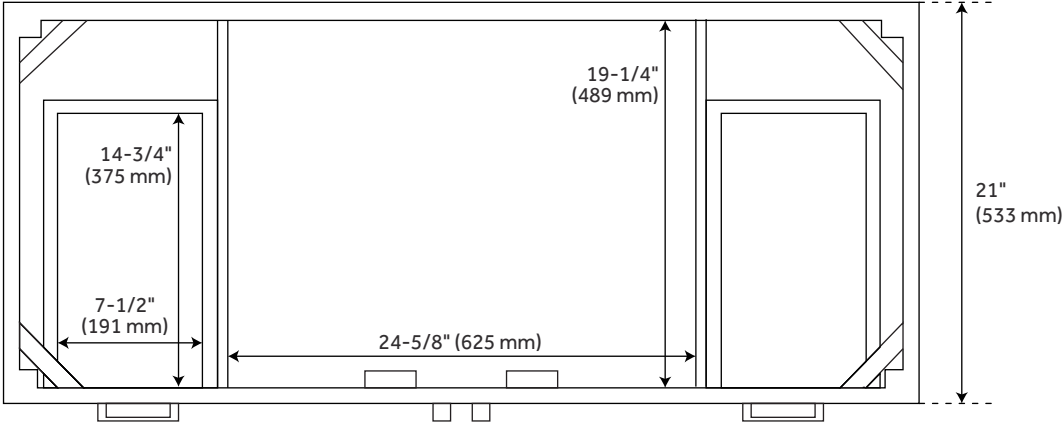

48" MORRIS CONSOLE VANITY - VANITY CABINET ONLY

SKU: 438512
Code: SH438512

FEATURES

Installation Type: Freestanding
Features: Soft-Close Hinges
Product Finish: Rustic Brown
Material: Wood
Number of Doors: 2
Number of Drawers: 4
Width: 48"
Height: 34-1/4"
Depth: 21"
Assembly Required: No
Dovetail Drawers: Yes
Number of Basins: 1
Vanity Top Options: No Top
Faucet Included: No
Vanity Top Material: No Top
Size: 49 in X 48 in X 34-1/4 in
Hardware Finish: Rustic Metal
Built-In Adjusters: Yes
Sink Included: no
Vanity Top Included: no
Mirror Included: No

REVISED 4/24/2023

48" MORRIS CONSOLE VANITY - VANITY CABINET ONLY

SKU: 438512

Code: SH438512

ADDITIONAL FEATURES

- See Installation Instructions for directions to attach the vanity top and sink.
- All dimensions are ($\pm 1/2''$).
- [Wood finish samples available.](#)

REVISED 4/24/2023

48" MORRIS CONSOLE VANITY

SKU: 438512

All dimensions and specifications are nominal and may vary. Use actual products for accuracy in critical situations.