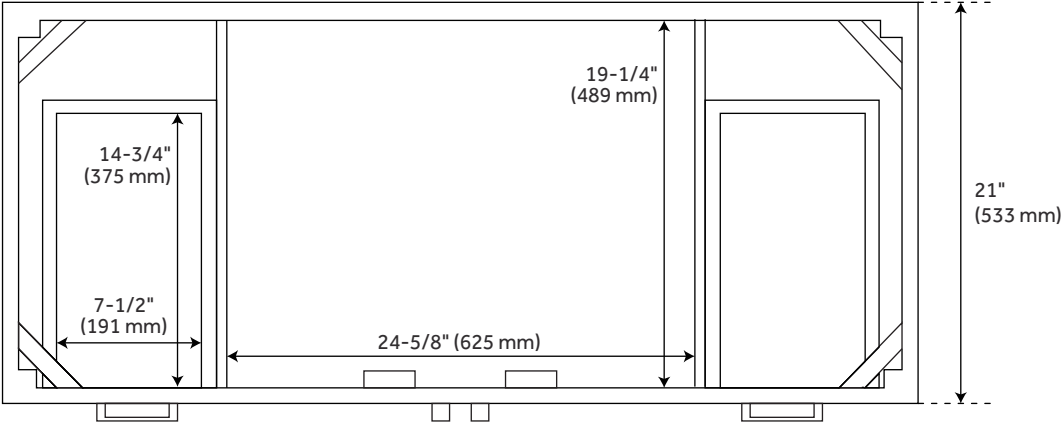

48" MORRIS CONSOLE VANITY

SKU: 438512

All dimensions and specifications are nominal and may vary. Use actual products for accuracy in critical situations.