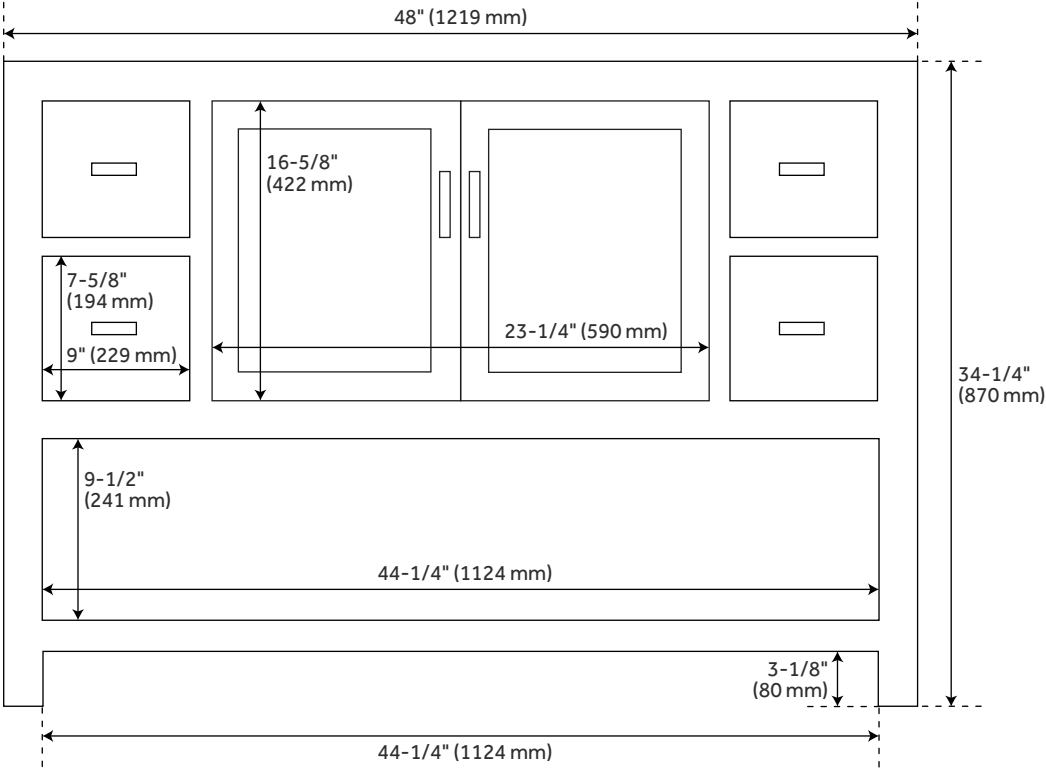

48" MORRIS CONSOLE VANITY

SKU: 438512

All dimensions and specifications are nominal and may vary. Use actual products for accuracy in critical situations.