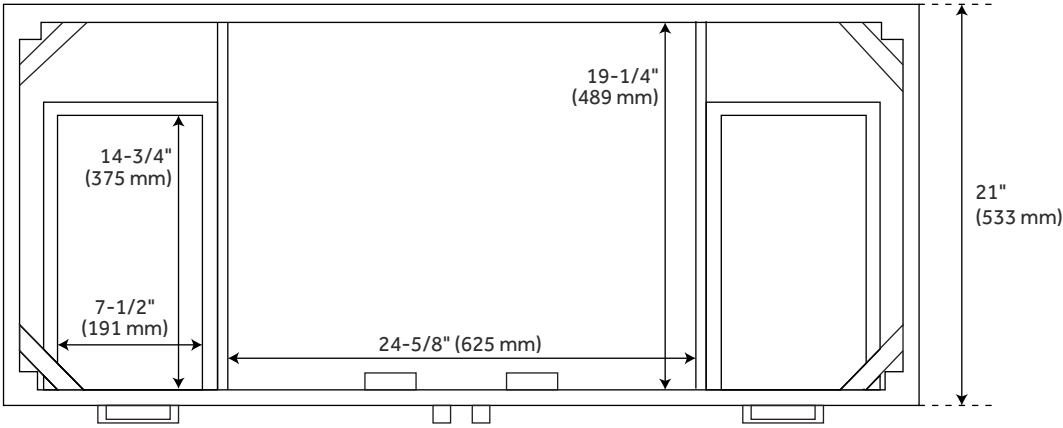

48" MORRIS CONSOLE VANITY FOR UNDERMOUNT SINK

SKU: 944310

Code: SH459628, SH459627, SH459625, SH459626, SH456946, SH456945, SH453719

FEATURES

Installation Type: Freestanding
Features: Soft-Close Hinges
Product Finish: Rustic Brown
Material: Wood
Number of Doors: 2
Number of Drawers: 4
Width: 48"
Height: 34-1/4"
Depth: 21"
Assembly Required: No
Dovetail Drawers: Yes
Number of Basins: 1
Sink Installation: Undermount - Oval
Basin Length: 16"
Basin Width: 12-1/2"
Water Depth To Overflow: 5"
Fits Drain Hole Size: 1-1/2"
Faucet Included: No
Vanity Top Thickness: 3cm
Water Depth to Rim: 6"
Hardware Finish: Rustic Metal
Built-In Adjusters: Yes
Sink Included: yes
Vanity Top Included: yes
Vanity Top Depth: 22"
Vanity Top Width: 49"
Mirror Included: No

REVISED 4/24/2023

48" MORRIS CONSOLE VANITY FOR UNDERMOUNT SINK

SKU: 944310

Code: SH459628, SH459627, SH459625, SH459626, SH456946, SH456945, SH453719

ADDITIONAL FEATURES

- Granite is A-grade. Polished Carrara Marble is sourced from Italy.
- Each granite and marble top is carved from a single piece of stone and will feature natural variations.
- If a vanity top material is selected, it will come with a backsplash and a white porcelain sink.
- See installation Instructions for directions to attach the vanity top and sink.
- All dimensions are ($\pm 1/2''$).
- [Wood finish samples available.](#)

REVISED 4/24/2023

48" MORRIS CONSOLE VANITY

SKU: 438512

All dimensions and specifications are nominal and may vary. Use actual products for accuracy in critical situations.