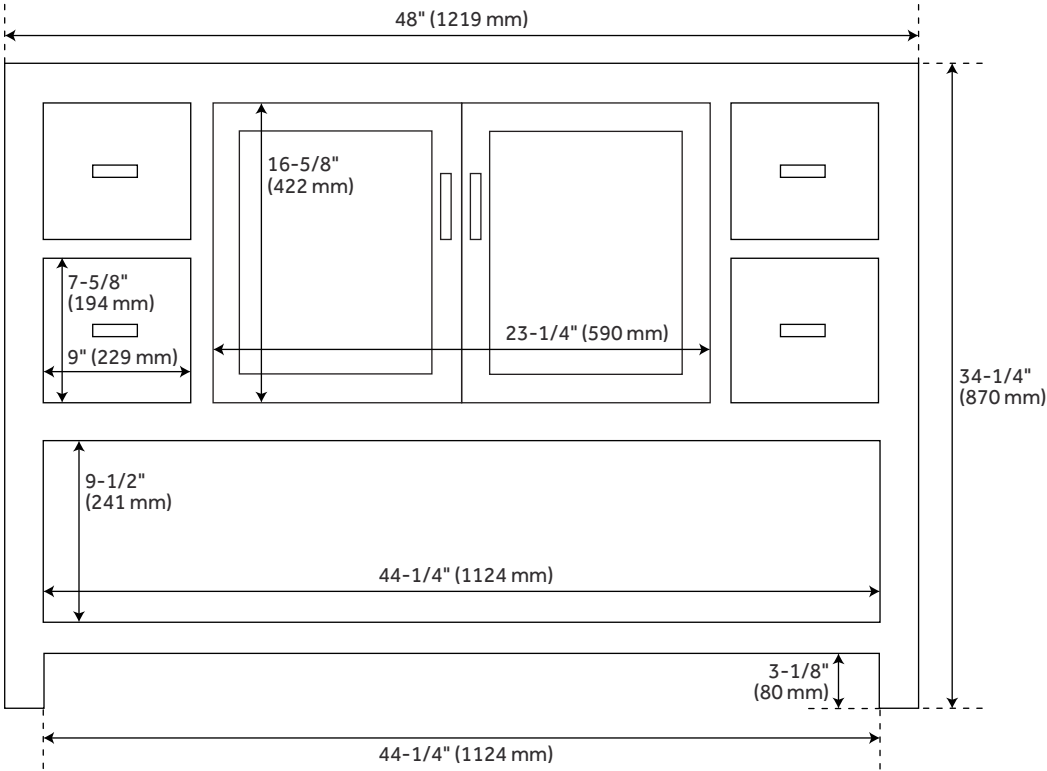

48" MORRIS CONSOLE VANITY FOR UNDERMOUNT SINK

SKU: 944310

Code: SH459628, SH459627, SH459625, SH459626, SH456946, SH456945, SH453719

FEATURES

Installation Type: Freestanding
Features: Soft-Close Hinges
Product Finish: Rustic Brown
Material: Wood
Number of Doors: 2
Number of Drawers: 4
Width: 48"
Height: 34-1/4"
Depth: 21"
Assembly Required: No
Dovetail Drawers: Yes
Number of Basins: 1
Sink Installation: Undermount - Oval
Basin Length: 16"
Basin Width: 12-1/2"
Water Depth To Overflow: 5"
Fits Drain Hole Size: 1-1/2"
Faucet Included: No
Vanity Top Thickness: 3cm
Water Depth to Rim: 6"
Hardware Finish: Rustic Metal
Built-In Adjusters: Yes
Sink Included: yes
Vanity Top Included: yes
Vanity Top Depth: 22"
Vanity Top Width: 49"
Mirror Included: No

REVISED 4/24/2023

48" MORRIS CONSOLE VANITY FOR UNDERMOUNT SINK

SKU: 944310

Code: SH459628, SH459627, SH459625, SH459626, SH456946, SH456945, SH453719

ADDITIONAL FEATURES

- Granite is A-grade. Polished Carrara Marble is sourced from Italy.
- Each granite and marble top is carved from a single piece of stone and will feature natural variations.
- If a vanity top material is selected, it will come with a backsplash and a white porcelain sink.
- See installation Instructions for directions to attach the vanity top and sink.
- All dimensions are ($\pm 1/2''$).
- [Wood finish samples available.](#)

REVISED 4/24/2023

48" MORRIS CONSOLE VANITY

SKU: 438512

All dimensions and specifications are nominal and may vary. Use actual products for accuracy in critical situations.