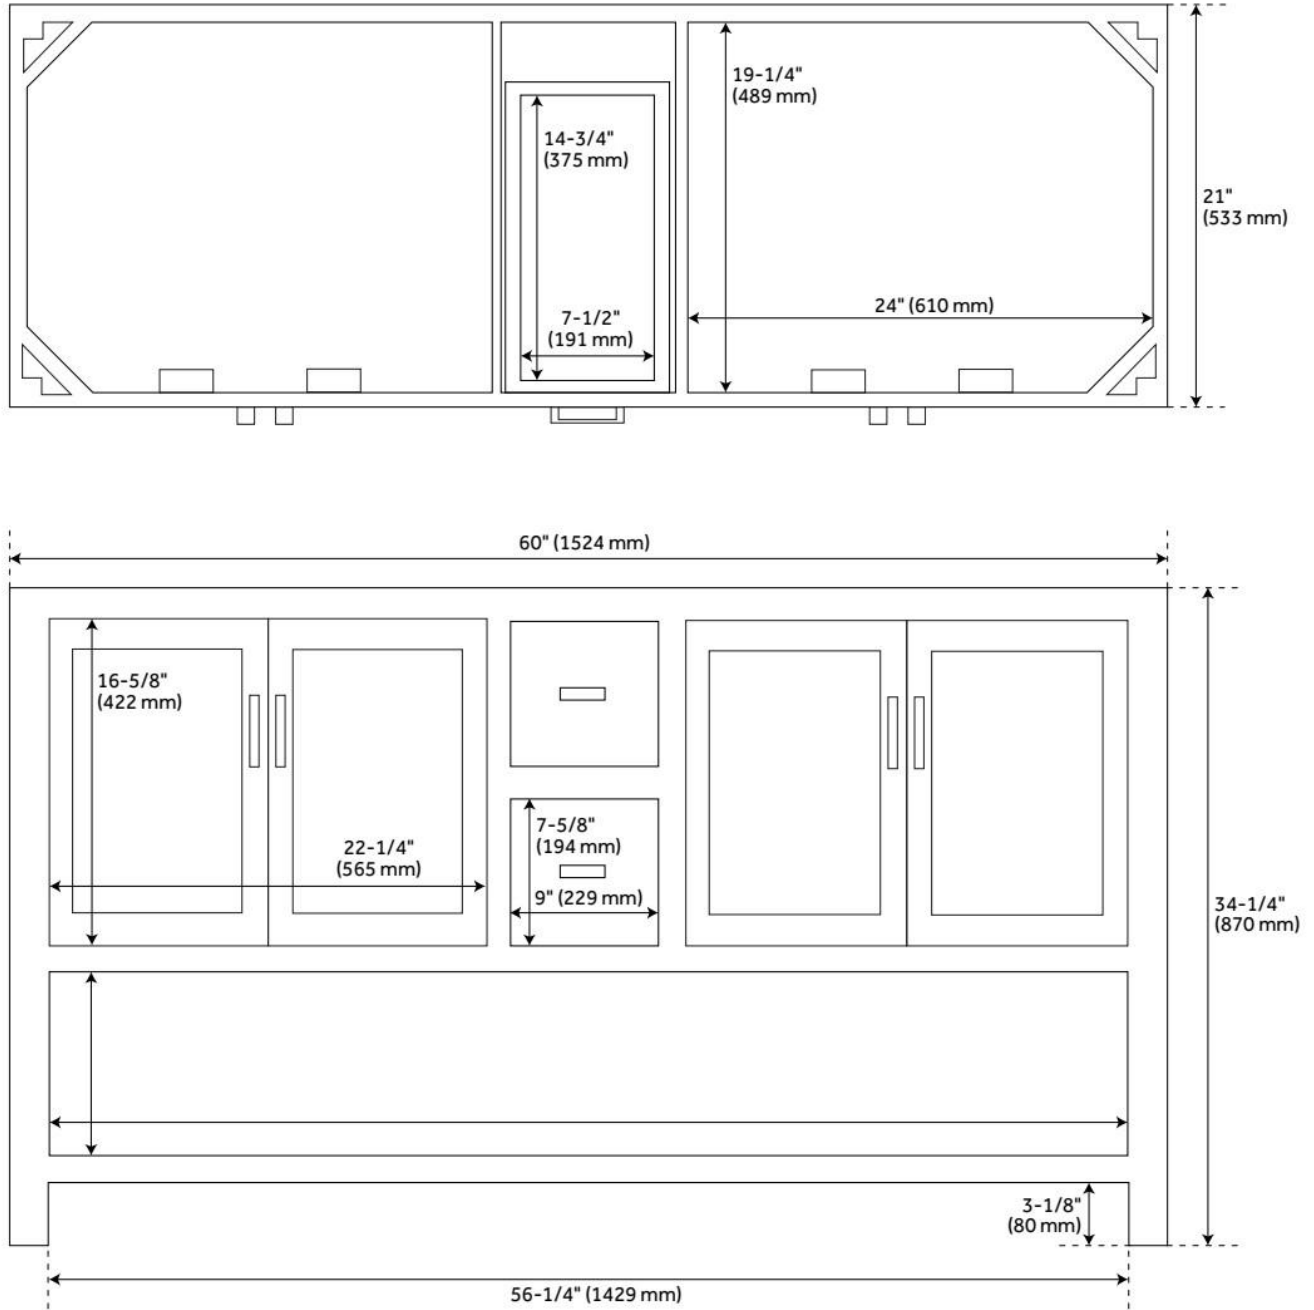

# 60" MORRIS CONSOLE DOUBLE VANITY - RUSTIC BROWN - VANITY CABINET ONLY

SKU: 438513  
Code: SH438513

## FEATURES

Material: Wood  
Product Finish: Rustic Brown  
Number of Doors: 4  
Number of Drawers: 2  
Soft-Close Hinges: Yes  
Soft-Close Slides: Yes  
Dovetail Drawers: Yes  
Hardware Finish: Rustic Metal  
Built-In Adjusters: Yes

## ADDITIONAL FEATURES

- See Installation Instructions for directions to attach the vanity top and sink.
- All dimensions are ( $\pm 1/2$ ").
- [Wood finish samples available.](#)

REVISED 8/1/2024

# 60" MORRIS CONSOLE DOUBLE VANITY - RUSTIC BROWN - VANITY CABINET ONLY

SKU: 438513  
Code: SH438513

REVISED 8/1/2024