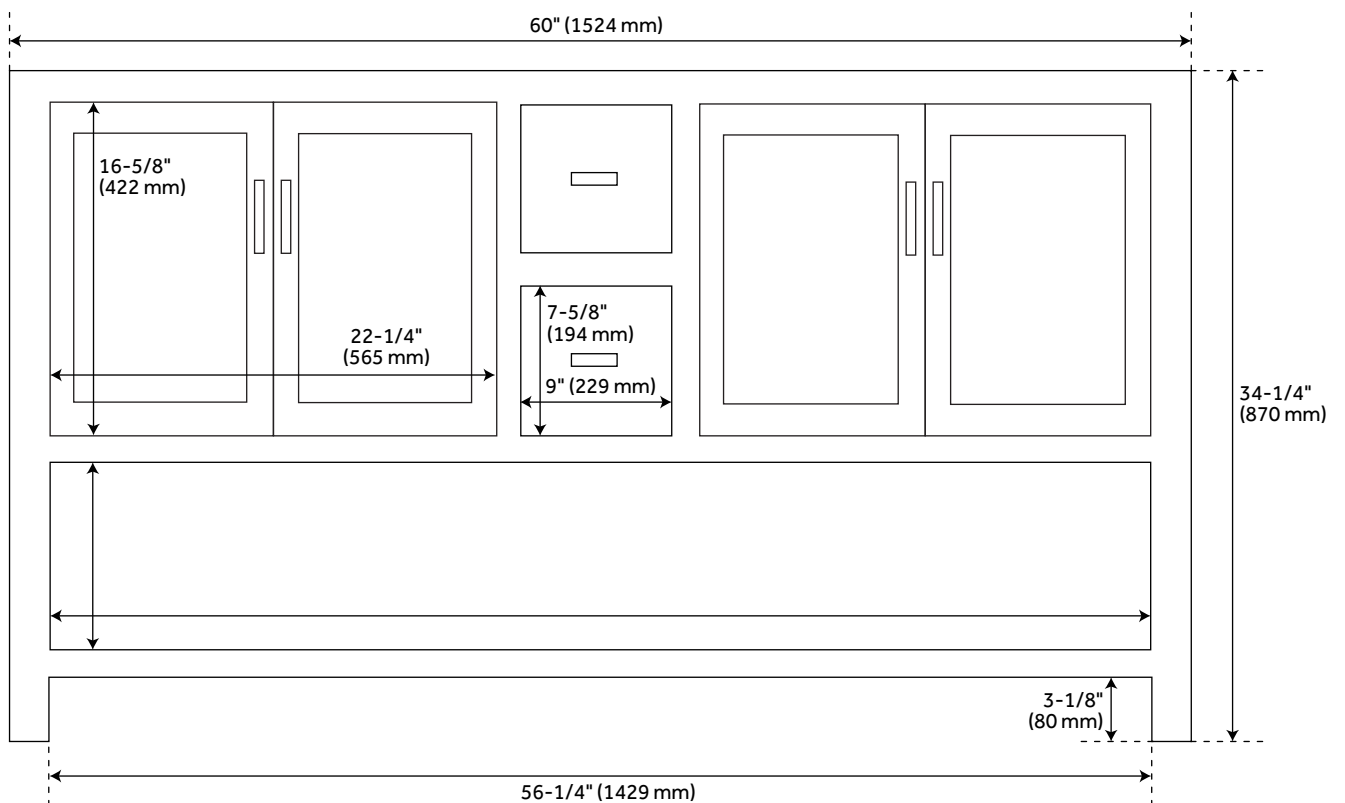

FEATURES

Installation Type: Freestanding
Features: Soft-Close Hinges
Product Finish: Rustic Brown
Material: Wood
Number of Doors: 4
Number of Drawers: 2
Width: 60"
Height: 34-1/4"
Depth: 21"
Assembly Required: No
Dovetail Drawers: Yes
Number of Basins: 2
Sink Installation: Undermount - Rectangle
Water Depth To Overflow: 4-1/2"
Fits Drain Hole Size: 1-1/2"
Faucet Included: No
Vanity Top Thickness: 3cm
Water Depth to Rim: 6"
Hardware Finish: Rustic Metal
Built-In Adjusters: Yes
Sink Included: yes
Vanity Top Included: yes
Vanity Top Depth: 22"
Vanity Top Width: 61"
Mirror Included: No

REVISED 4/24/2023

60" MORRIS CONSOLE DOUBLE VANITY FOR RECTANGULAR UNDERMOUNT SINKS

SKU: 944315

Code: SH459679, SH458560, SH458561, SH458558, SH458559, SH458556, SH458557, SH457026, SH457025, SH457024, SH457023, SH453720, SH440225

REVISED 4/24/2023

60" MORRIS CONSOLE DOUBLE VANITY

SKU: 438513

All dimensions and specifications are nominal and may vary. Use actual products for accuracy in critical situations.