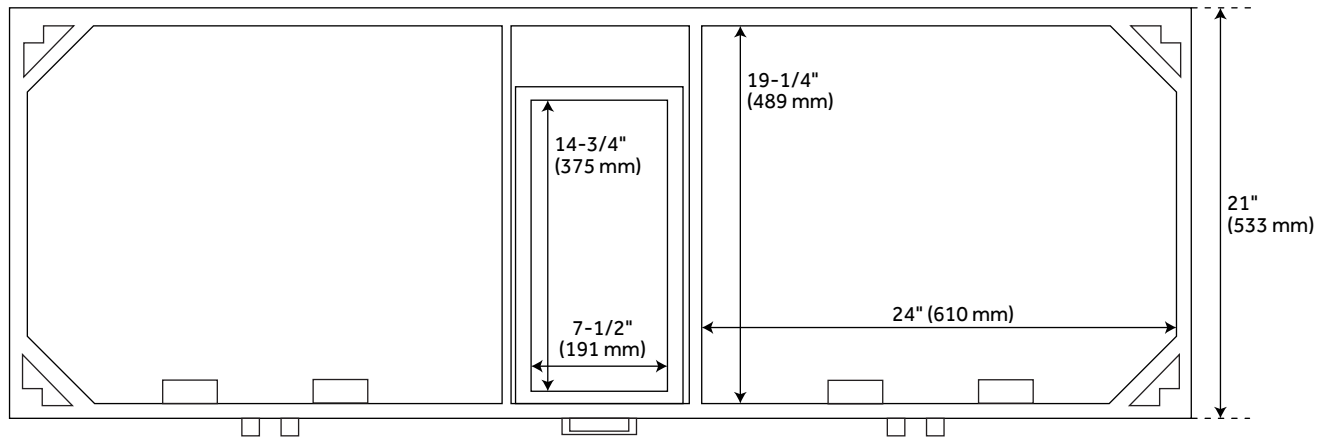

60" MORRIS CONSOLE DOUBLE VANITY

SKU: 438513

All dimensions and specifications are nominal and may vary. Use actual products for accuracy in critical situations.