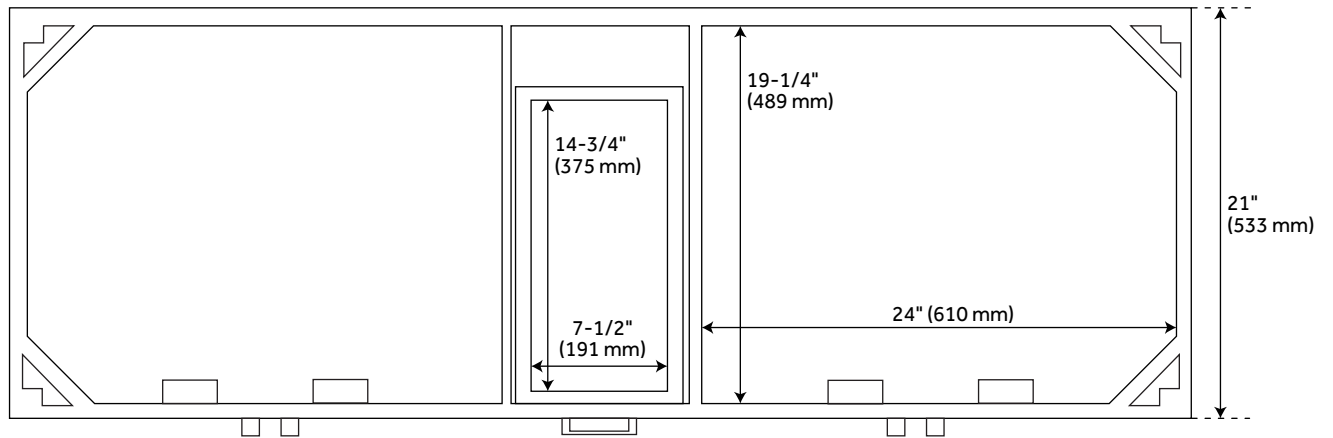

60" MORRIS CONSOLE DOUBLE VANITY

SKU: 438513

All dimensions and specifications are nominal and may vary. Use actual products for accuracy in critical situations.