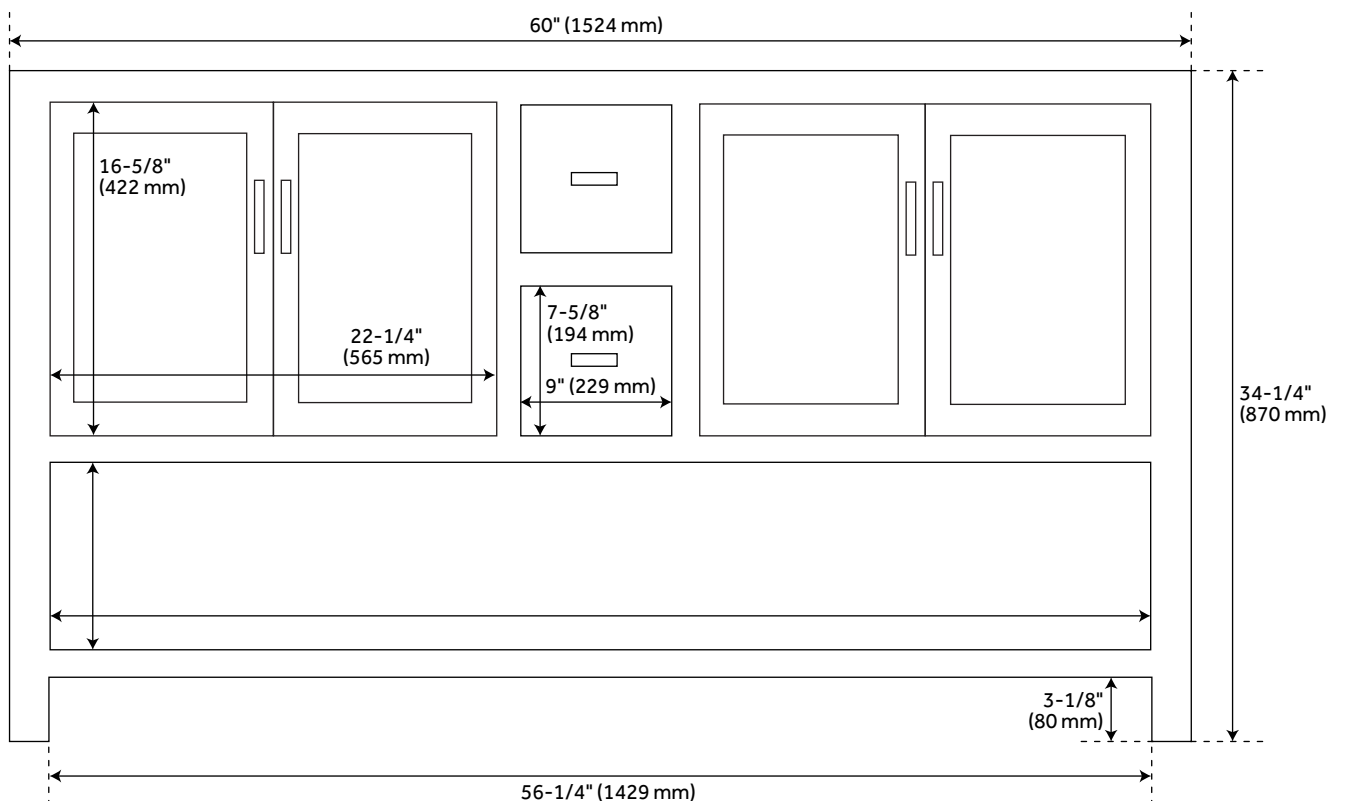

60" MORRIS CONSOLE DOUBLE VANITY

SKU: 438513

All dimensions and specifications are nominal and may vary. Use actual products for accuracy in critical situations.