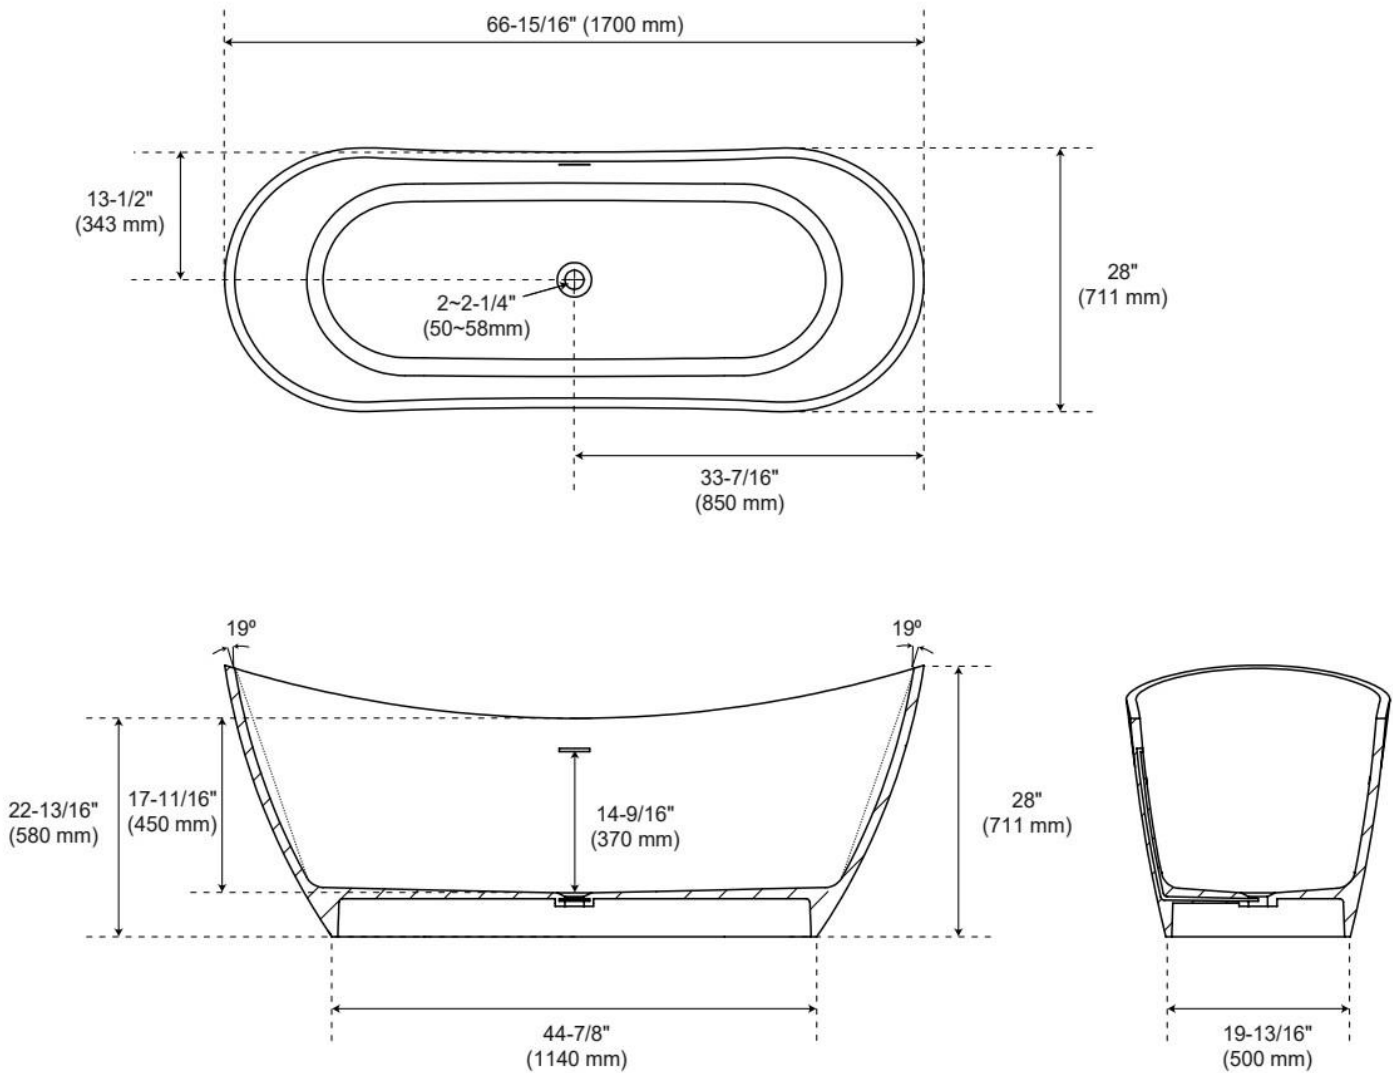

67" SHEBA SOLID SURFACE FREESTANDING DOUBLE SLIPPER TUB - MATTE FINISH

SKU: 438523
Code: SH438523

FEATURES

Tub Material: Solid Surface
Product Finish: White
Shape: Oval
Tub Drain Placement: End
Drain Included: Yes
Water Depth to Overflow: 14-1/4"
Water Capacity (Gallons): 59
Built-In Adjusters: Yes
Tub Weight Uncrated (lbs): 308
Optional Accessory: 428473

CSA B45.5/IAPMO Z124, Massachusetts Accepted, LISTED ID: SH112152MWH

ADDITIONAL FEATURES

- 67" Dimensions: 66-3/4" L x 28" W x 22-7/8" - 27-1/2" H ($\pm 1"$). Water capacity with integral overflow: 59 gallons.
- Tub material is solid and the same color throughout.
- Exterior matte finish is easy to maintain and repair, if needed.
- Tub is 1" at rim.
- Optional Quick Connect Drop-In Drain Kit Includes:
 - Floor Plate, 1-1/2" PVC Pipe, 2" x 1-1/2" Trap Adapters, 1 Brass Threaded, 1 Brass Unthreaded Tailpiece and Plug.
 - Installs above your subfloor, but underneath your cement floor or tile, so you do not need access below the fixture.

REVISED 4/8/2025

67" SHEBA SOLID SURFACE FREESTANDING DOUBLE SLIPPER TUB - MATTE FINISH

SKU: 438523
Code: SH438523

Dimensions of fixtures are nominal and may vary within the range of tolerance established by CSA B45.5-17/IAPMO Z124-2017.