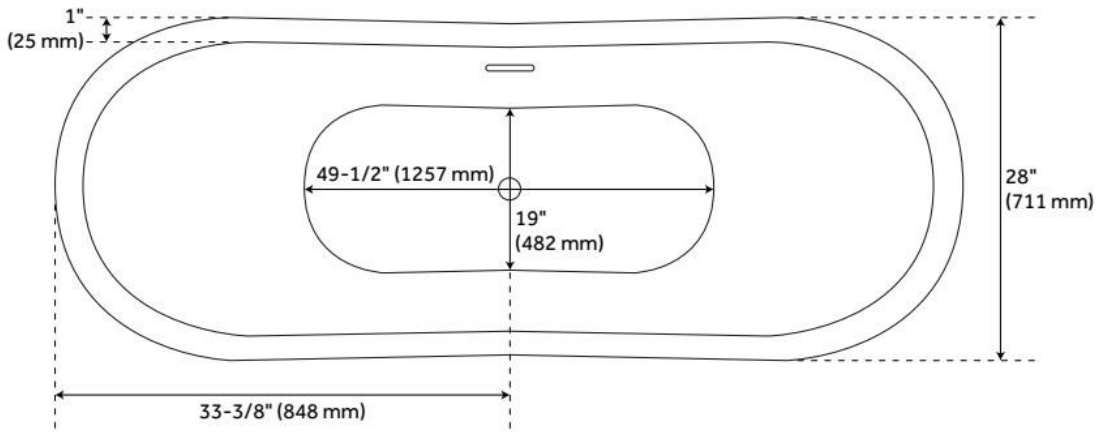

67" SHEBA SOLID SURFACE FREESTANDING DOUBLE SLIPPER TUB - MATTE FINISH

SKU: 438523
Code: SH438523

FEATURES

Tub Material: Solid Surface
Product Finish: White
Shape: Oval
Tub Drain Placement: End
Drain Included: Yes
Water Depth to Overflow: 14-1/4"
Water Capacity (Gallons): 59
Built-In Adjusters: Yes
Tub Weight Uncrated (lbs): 308
Optional Accessory: 428473

CSA B45.5/IAPMO Z124, Massachusetts Accepted, LISTED ID: SH112152MWH

ADDITIONAL FEATURES

- 67" Dimensions: 66-3/4" L x 28" W x 22-7/8" - 27-1/2" H (± 1"). Water capacity with integral overflow: 59 gallons.
- Tub material is solid and the same color throughout.
- Exterior matte finish is easy to maintain and repair, if needed.
- Tub is 1" at rim.
- Optional Quick Connect Drop-In Drain Kit Includes:
 - Floor Plate, 1-1/2" PVC Pipe, 2" x 1-1/2" Trap Adapters, 1 Brass Threaded, 1 Brass Unthreaded Tailpiece and Plug.
 - Installs above your subfloor, but underneath your cement floor or tile, so you do not need access below the fixture.

REVISED 6/25/2024

67" SHEBA SOLID SURFACE FREESTANDING DOUBLE SLIPPER TUB - MATTE FINISH

SKU: 438523
Code: SH438523

REVISED 6/25/2024