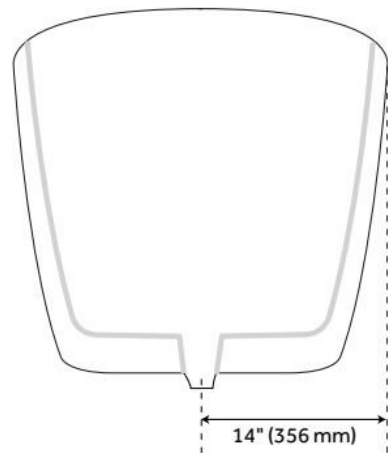

67" SHEBA SOLID SURFACE FREESTANDING DOUBLE SLIPPER TUB - MATTE FINISH

SKU: 438523
Code: SH438523

FEATURES

Tub Material: Solid Surface
Product Finish: White
Shape: Oval
Tub Drain Placement: End
Drain Included: Yes
Water Depth to Overflow: 14-1/4"
Water Capacity (Gallons): 59
Built-In Adjusters: Yes
Tub Weight Uncrated (lbs): 308
Optional Accessory: 428473

CSA B45.5/IAPMO Z124, Massachusetts Accepted, LISTED ID: SH112152MWH

ADDITIONAL FEATURES

- 67" Dimensions: 66-3/4" L x 28" W x 22-7/8" - 27-1/2" H (± 1"). Water capacity with integral overflow: 59 gallons.
- Tub material is solid and the same color throughout.
- Exterior matte finish is easy to maintain and repair, if needed.
- Tub is 1" at rim.
- Optional Quick Connect Drop-In Drain Kit Includes:
 - Floor Plate, 1-1/2" PVC Pipe, 2" x 1-1/2" Trap Adapters, 1 Brass Threaded, 1 Brass Unthreaded Tailpiece and Plug.
 - Installs above your subfloor, but underneath your cement floor or tile, so you do not need access below the fixture.

REVISED 6/25/2024

67" SHEBA SOLID SURFACE FREESTANDING DOUBLE SLIPPER TUB - MATTE FINISH

SKU: 438523
Code: SH438523

REVISED 6/25/2024