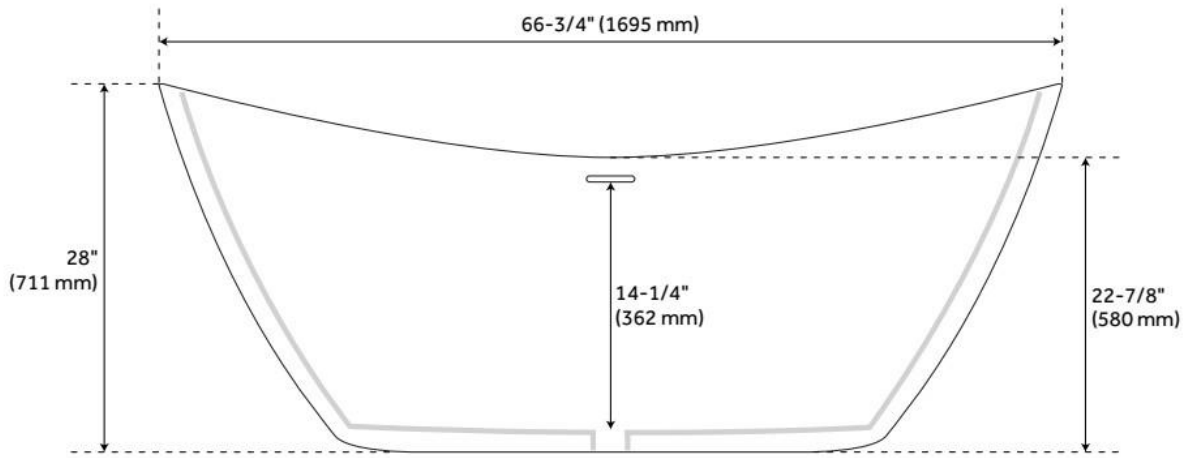

67" SHEBA SOLID SURFACE FREESTANDING DOUBLE SLIPPER TUB - MATTE FINISH

SKU: 438523
Code: SH438523

FEATURES

Tub Material: Solid Surface
Product Finish: White
Shape: Oval
Tub Drain Placement: End
Drain Included: Yes
Water Depth to Overflow: 14-1/4"
Water Capacity (Gallons): 59
Built-In Adjusters: Yes
Tub Weight Uncrated (lbs): 308
Optional Accessory: 428473

CSA B45.5/IAPMO Z124, Massachusetts Accepted, LISTED ID: SH112152MWH

ADDITIONAL FEATURES

- 67" Dimensions: 66-3/4" L x 28" W x 22-7/8" - 27-1/2" H (± 1"). Water capacity with integral overflow: 59 gallons.
- Tub material is solid and the same color throughout.
- Exterior matte finish is easy to maintain and repair, if needed.
- Tub is 1" at rim.
- Optional Quick Connect Drop-In Drain Kit Includes:
 - Floor Plate, 1-1/2" PVC Pipe, 2" x 1-1/2" Trap Adapters, 1 Brass Threaded, 1 Brass Unthreaded Tailpiece and Plug.
 - Installs above your subfloor, but underneath your cement floor or tile, so you do not need access below the fixture.

REVISED 6/25/2024

67" SHEBA SOLID SURFACE FREESTANDING DOUBLE SLIPPER TUB - MATTE FINISH

SKU: 438523
Code: SH438523

REVISED 6/25/2024