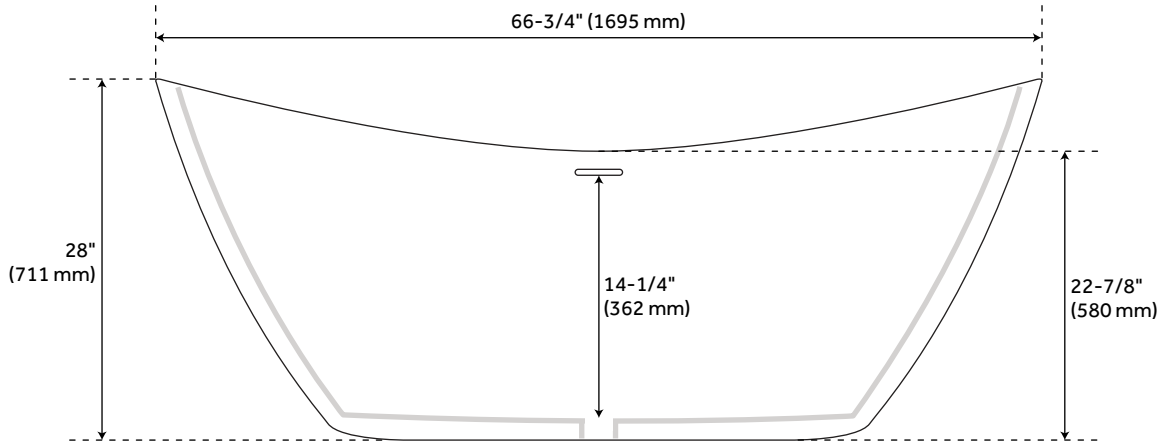

67" SHEBA SOLID SURFACE FREESTANDING DOUBLE SLIPPER TUB - MATTE FINISH

SKU: 438523
Code: SH438523

FEATURES

Installation Type: Freestanding
Product Finish: White
Material: Solid Surface
Length: 66-3/4"
Width: 28"
Height: 28"
Water Depth To Overflow: 14-1/4"
Drain Included: Yes
Tub Overflow: Yes
Integral Drain & Overflow: Yes
Tub Interior Length: 49-1/2"
Tub Interior Width: 19"
Water Capacity (Gallons): 59
Weight: 396.90

REVISED 2/8/2024

67" SHEBA SOLID SURFACE FREESTANDING DOUBLE SLIPPER TUB - MATTE FINISH

SKU: 438523
Code: SH438523

ADDITIONAL FEATURES

- 67" Dimensions: 66-3/4" L x 28" W x 22-7/8" - 27-1/2" H ($\pm 1"$). Water capacity with integral overflow: 59 gallons.
- Tub material is solid and the same color throughout.
- Exterior matte finish is easy to maintain and repair, if needed.
- Tub is 1" at rim.
- Optional Quick Connect Drop-In Drain Kit Includes:
 - Floor Plate, 1-1/2" PVC Pipe, 2" x 1-1/2" Trap Adapters, 1 Brass Threaded, 1 Brass Unthreaded Tailpiece and Plug.
 - Installs above your subfloor, but underneath your cement floor or tile, so you do not need access below the fixture.

REVISED 2/8/2024

67" SHEBA SOLID SURFACE FREESTANDING DOUBLE SLIPPER TUB - MATTE FINISH

All dimensions and specifications are nominal and may vary. Use actual products for accuracy in critical situations.