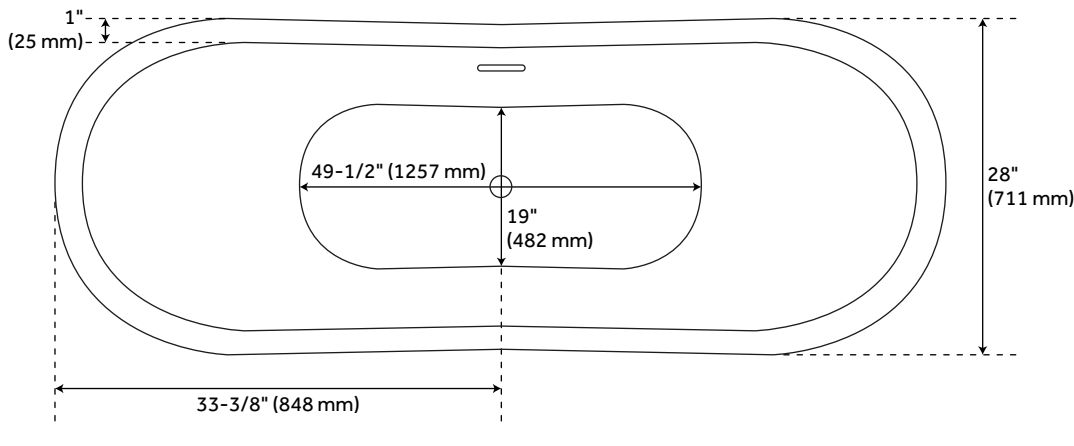

67" SHEBA SOLID SURFACE FREESTANDING DOUBLE SLIPPER TUB - MATTE FINISH

SKU: 438523
Code: SH438523

FEATURES

Installation Type: Freestanding
Product Finish: White
Material: Solid Surface
Length: 66-3/4"
Width: 28"
Height: 28"
Water Depth To Overflow: 14-1/4"
Drain Included: Yes
Tub Overflow: Yes
Integral Drain & Overflow: Yes
Tub Interior Length: 49-1/2"
Tub Interior Width: 19"
Water Capacity (Gallons): 59
Weight: 396.90

REVISED 2/8/2024

67" SHEBA SOLID SURFACE FREESTANDING DOUBLE SLIPPER TUB - MATTE FINISH

SKU: 438523
Code: SH438523

ADDITIONAL FEATURES

- 67" Dimensions: 66-3/4" L x 28" W x 22-7/8" - 27-1/2" H ($\pm 1"$). Water capacity with integral overflow: 59 gallons.
- Tub material is solid and the same color throughout.
- Exterior matte finish is easy to maintain and repair, if needed.
- Tub is 1" at rim.
- Optional Quick Connect Drop-In Drain Kit Includes:
 - Floor Plate, 1-1/2" PVC Pipe, 2" x 1-1/2" Trap Adapters, 1 Brass Threaded, 1 Brass Unthreaded Tailpiece and Plug.
 - Installs above your subfloor, but underneath your cement floor or tile, so you do not need access below the fixture.

REVISED 2/8/2024

67" SHEBA SOLID SURFACE FREESTANDING DOUBLE SLIPPER TUB - MATTE FINISH

All dimensions and specifications are nominal and may vary. Use actual products for accuracy in critical situations.