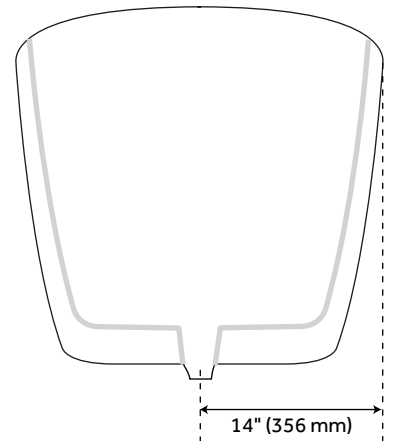

67" SHEBA SOLID SURFACE FREESTANDING DOUBLE SLIPPER TUB - MATTE FINISH

SKU: 438523
Code: SH438523

FEATURES

Installation Type: Freestanding
Product Finish: White
Material: Solid Surface
Length: 66-3/4"
Width: 28"
Height: 28"
Water Depth To Overflow: 14-1/4"
Drain Included: Yes
Tub Overflow: Yes
Integral Drain & Overflow: Yes
Tub Interior Length: 49-1/2"
Tub Interior Width: 19"
Water Capacity (Gallons): 59
Weight: 396.90

REVISED 2/8/2024

67" SHEBA SOLID SURFACE FREESTANDING DOUBLE SLIPPER TUB - MATTE FINISH

SKU: 438523
Code: SH438523

ADDITIONAL FEATURES

- 67" Dimensions: 66-3/4" L x 28" W x 22-7/8" - 27-1/2" H ($\pm 1"$). Water capacity with integral overflow: 59 gallons.
- Tub material is solid and the same color throughout.
- Exterior matte finish is easy to maintain and repair, if needed.
- Tub is 1" at rim.
- Optional Quick Connect Drop-In Drain Kit Includes:
 - Floor Plate, 1-1/2" PVC Pipe, 2" x 1-1/2" Trap Adapters, 1 Brass Threaded, 1 Brass Unthreaded Tailpiece and Plug.
 - Installs above your subfloor, but underneath your cement floor or tile, so you do not need access below the fixture.

REVISED 2/8/2024

67" SHEBA SOLID SURFACE FREESTANDING DOUBLE SLIPPER TUB - MATTE FINISH

All dimensions and specifications are nominal and may vary. Use actual products for accuracy in critical situations.