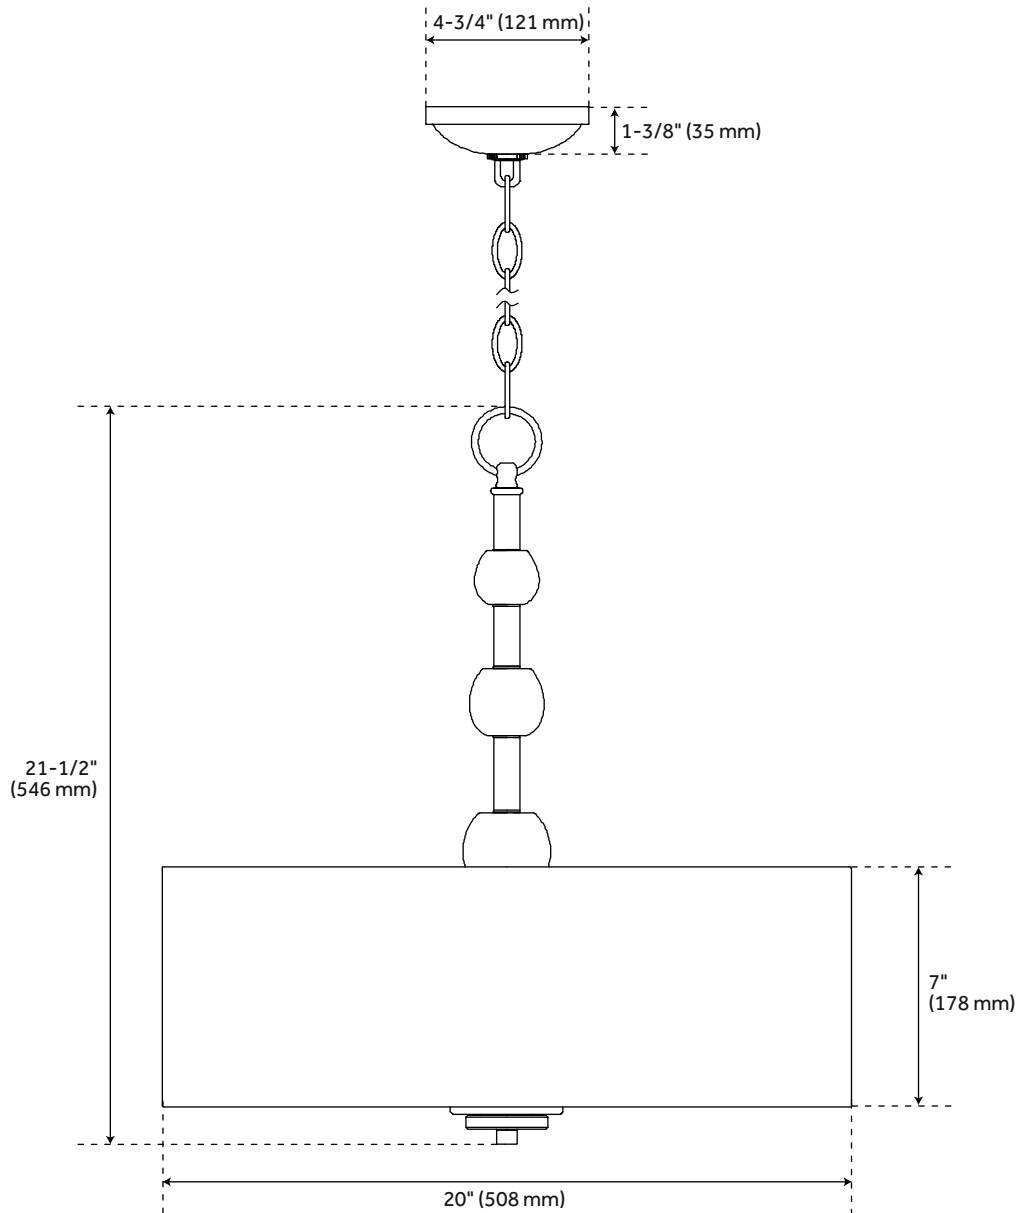

BANKLOFT 4-LIGHT DRUM CHANDELIER - POLISHED NICKEL

SKU: 440447
Code: PPHL6004

FEATURES

Installation Type: Ceiling Mount
Design: Modern
Product Finish: Polished Nickel
Material: Steel/Glass
Width: 20"
Height: 21-1/2"
Base Plate Length: 1-3/8"
Base Plate Diameter: 4-3/4"
Mounting Hardware Included: Yes
Shade Finish: White
Shade Material: Fabric
Number of Bulbs: 4
Base Plate Depth: 1-3/8"
Location Type: Suitable for Dry Locations
Bulbs Included: No
Bulb Type: Medium E-26
Wattage per Bulb: 100

ASSE 1016 Type P/T
ASSE 1016 Type T
IAPMO PS 23
UL 1598 / CSA C22.2 No 250.0

REVISED 3/21/2023

BANKLOFT 4-LIGHT DRUM CHANDELIER - POLISHED NICKEL

SKU: 440447
Code: PPHL6004

ADDITIONAL FEATURES

- Hardwired.
- Includes 15' of wire.
- Can be mounted on a sloped ceiling at up to a 90 degree angle

REVISED 3/21/2023

BANKLOFT 4-LIGHT DRUM CHANDELIER - POLISHED NICKEL

SKU: 440447

PHHL6004

All dimensions and specifications are nominal and may vary. Use actual products for accuracy in critical situations.