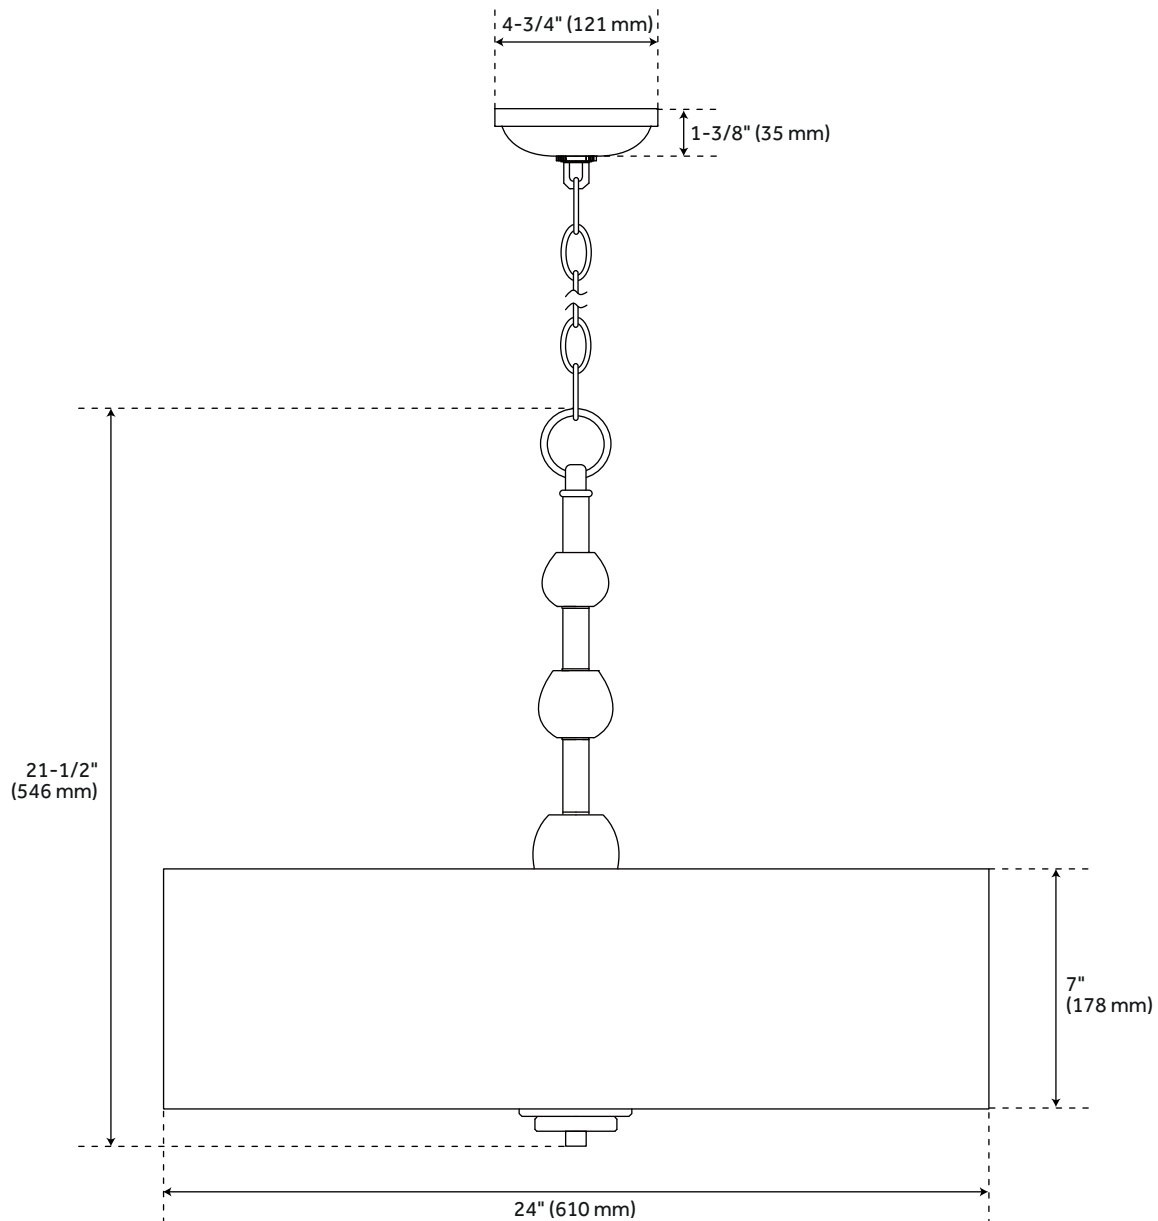

## FEATURES

Installation Type: Ceiling Mount  
Design: Modern  
Product Finish: Polished Nickel  
Material: Steel/Glass  
Width: 24"  
Height: 21-3/8"  
Base Plate Length: 1-3/8"  
Base Plate Diameter: 4-3/4"  
Mounting Hardware Included: Yes  
Shade Finish: White  
Shade Material: Fabric  
Number of Bulbs: 6  
Base Plate Depth: 1-3/8"  
Location Type: Suitable for Dry Locations  
Bulbs Included: No  
Bulb Type: Candelabra E-12  
Wattage per Bulb: 60

# BANKLOFT 6-LIGHT DRUM CHANDELIER - POLISHED NICKEL

SKU: 440448  
Code: PHL6106

# BANKLOFT 6-LIGHT DRUM CHANDELIER - POLISHED NICKEL

SKU: 440448

PHHL6106

All dimensions and specifications are nominal and may vary. Use actual products for accuracy in critical situations.