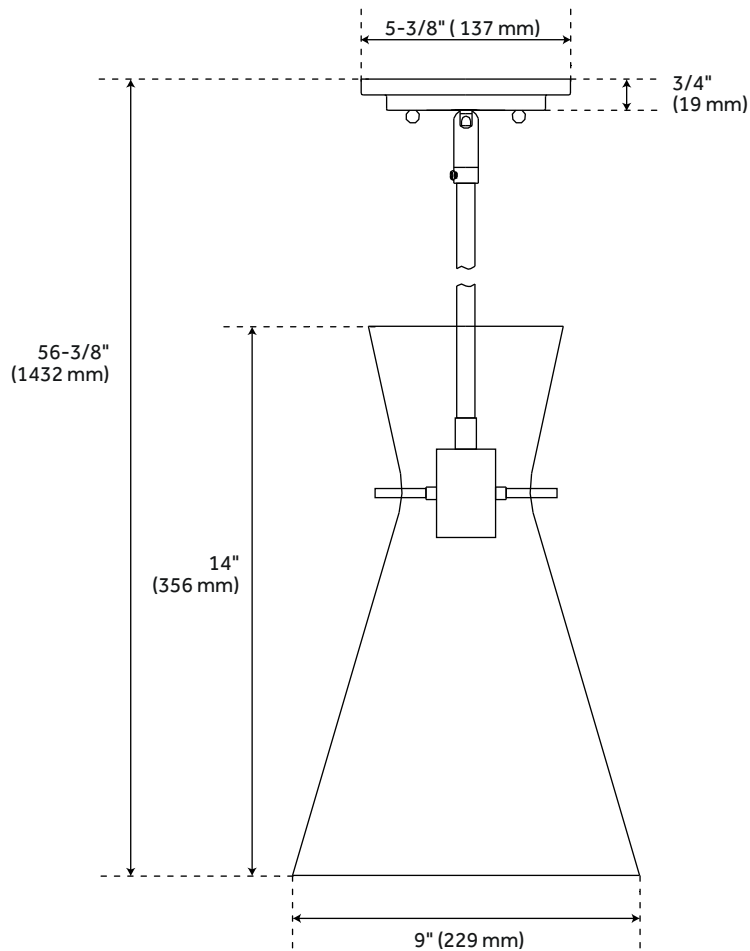

ODELL PENDANT LIGHT - SINGLE LIGHT - CHROME

SKU: 440494
Code: PHPL6351

UL 1598 / CSA C22.2 No 250.0

FEATURES

Installation Type: Ceiling Mount
Design: Modern
Product Finish: Chrome
Material: Steel
Length: 9"
Width: 9"
Height: 14"
Base Plate Diameter: 5-3/8"
Mounting Hardware Included: Yes
Shade Finish: Clear
Shade Material: Glass
Number of Bulbs: 1
Base Plate Depth: 3/4"
Location Type: Suitable for Dry Locations
Bulbs Included: No
Bulb Type: Medium E-26
Wattage per Bulb: 100
Downrod/Chain Length: (1) 6" and (3) 12"
Remote Included: No
Canopy/Backplate Height: 3/4"
Canopy/Backplate Width: 5-3/8"
Weight: 5.645
Wire Length: 18
Sloped Ceiling Compatible: No
Voltage: 110

REVISED 3/31/2023

ODELL PENDANT LIGHT - SINGLE LIGHT - CHROME

SKU: 440494

Code: PHPL6351

ADDITIONAL FEATURES

- Hardwired.
- Maximum hanging height: 56-3/8".

REVISED 3/31/2023

ODELL SINGLE LIGHT PENDANT LIGHT - CHROME

SKU: 440494

PHPL6351

All dimensions and specifications are nominal and may vary. Use actual products for accuracy in critical situations.