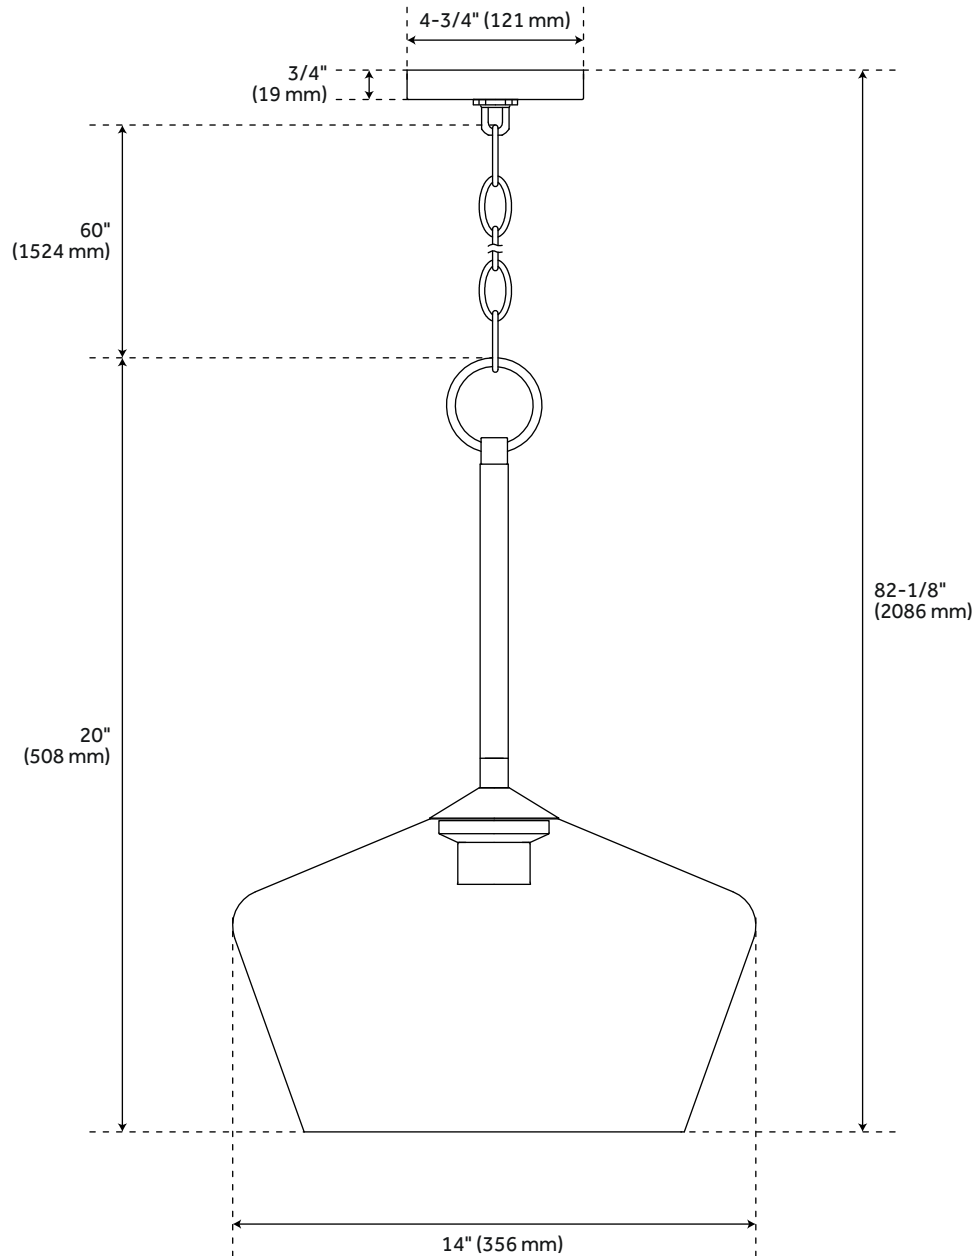

## FEATURES

Installation Type: Ceiling Mount  
Design: Modern  
Product Finish: Polished Nickel  
Material: Steel  
Width: 14"  
Height: 20"  
Base Plate Length: 3/4"  
Base Plate Diameter: 4-3/4"  
Mounting Hardware Included: Yes  
Shade Finish: Clear  
Shade Material: Glass  
Number of Bulbs: 1  
Base Plate Depth: 3/4"  
Location Type: Suitable for Dry Locations  
Bulbs Included: No  
Bulb Type: Medium E-26  
Wattage per Bulb: 60  
Downrod/Chain Length: 60"  
Remote Included: No

# GREENWICH PENDANT LIGHT - SINGLE LIGHT - POLISHED NICKEL

---

SKU: 440500

Code: PHPL6461

## ADDITIONAL FEATURES

- Hardwired.
- Maximum hanging height: 82-1/8".

REVISED 3/21/2023

# GREENWICH SINGLE LIGHT PENDANT LIGHT - POLISHED NICKEL

SKU: 440500

PHPL6461

All dimensions and specifications are nominal and may vary. Use actual products for accuracy in critical situations.