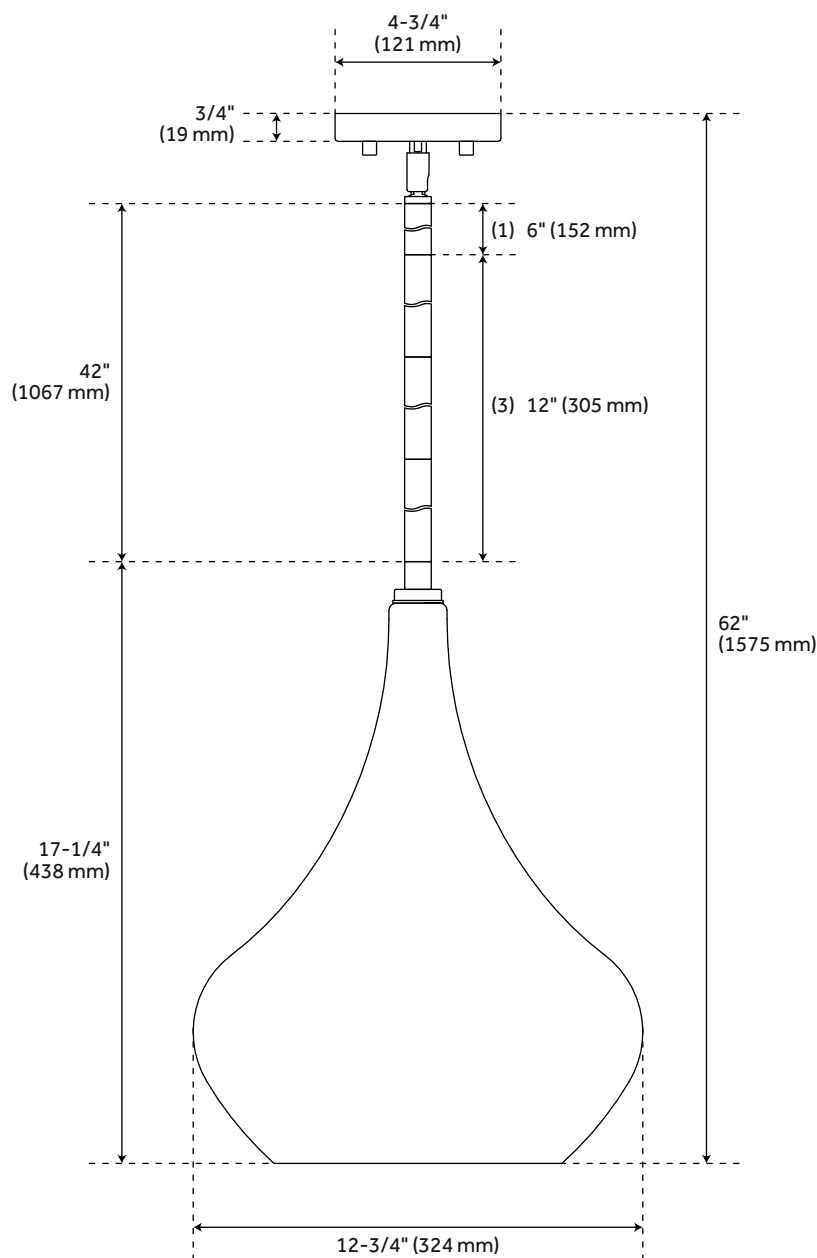

ISHAM PENDANT LIGHT - SINGLE LIGHT - AQUA SHADE

SKU: 440501
Code: PHPL6501

UL 1598 / CSA C22.2 No 250.0

FEATURES

Installation Type: Ceiling Mount
Design: Modern
Product Finish: Brushed Nickel
Material: Steel
Width: 12-3/4"
Height: 17-1/4"
Base Plate Diameter: 4-3/4"
Mounting Hardware Included: Yes
Shade Finish: Aqua
Shade Material: Glass
Number of Bulbs: 1
Base Plate Depth: 3/4"
Location Type: Suitable for Dry Locations
Bulbs Included: No
Bulb Type: Medium E-26
Wattage per Bulb: 60
Downrod/Chain Length: (1) 6" and (3) 12"
Remote Included: No
Canopy/Backplate Height: 3/4"
Canopy/Backplate Width: 4-3/4"
Weight: 2.31
Sloped Ceiling Compatible: No
Voltage: 120

REVISED 4/10/2023

ISHAM PENDANT LIGHT - SINGLE LIGHT - AQUA SHADE

SKU: 440501
Code: PHPL6501

ADDITIONAL FEATURES

- Hardwired.
- Maximum hanging height: 63-3/4".

REVISED 4/10/2023

ISHAM SINGLE LIGHT PENDANT LIGHT - SMOKE SHADE - BRUSHED NICKEL

SKU: 944690

PHPL6511

All dimensions and specifications are nominal and may vary. Use actual products for accuracy in critical situations.