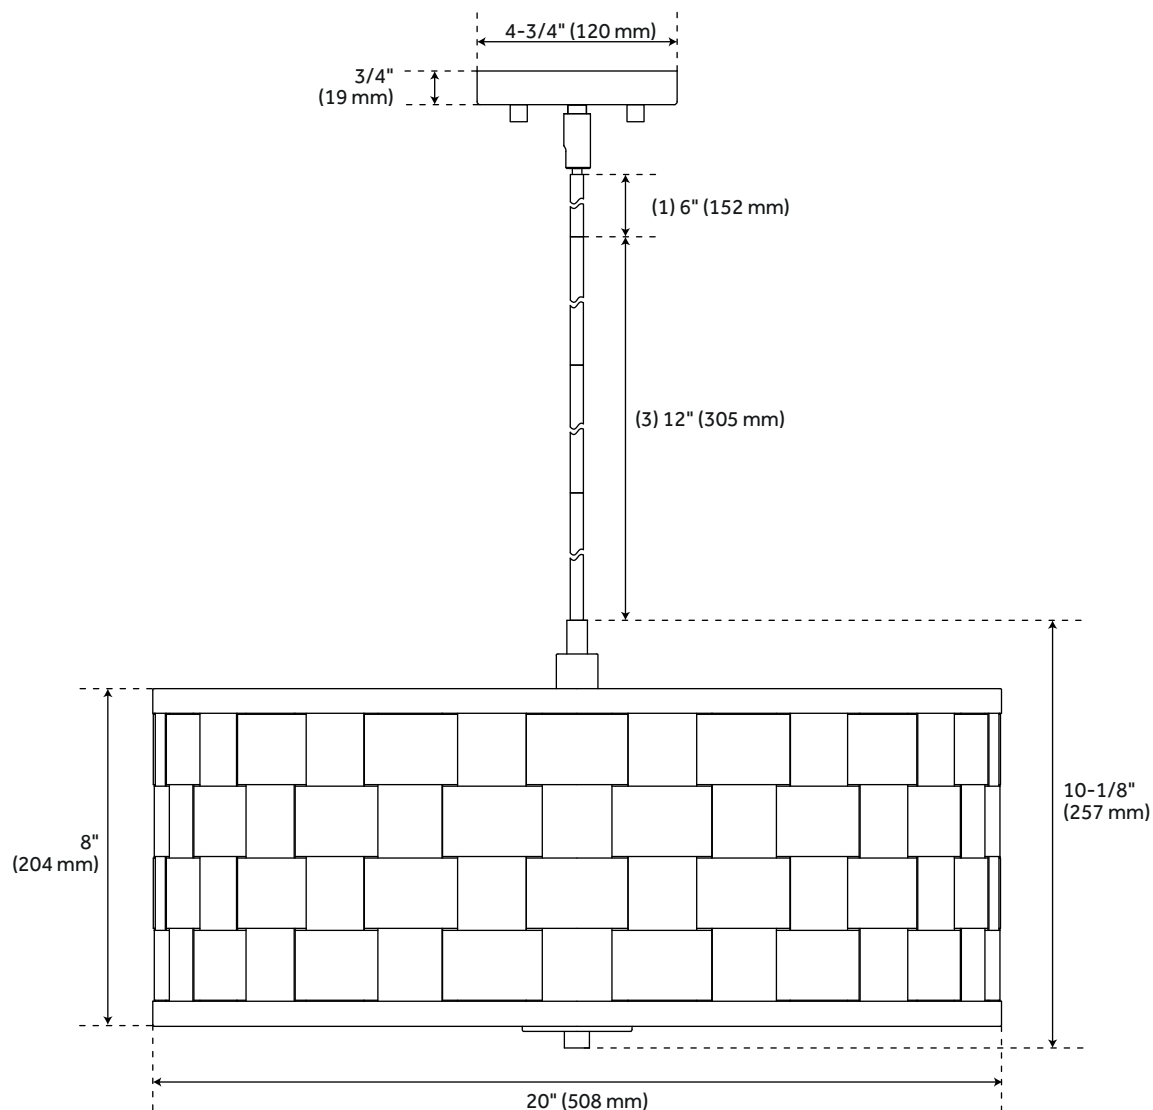

NASSAU 4-LIGHT DRUM CHANDELIER - BRUSHED NICKEL

SKU: 440513

PHPL5074

All dimensions and specifications are nominal and may vary. Use actual products for accuracy in critical situations.