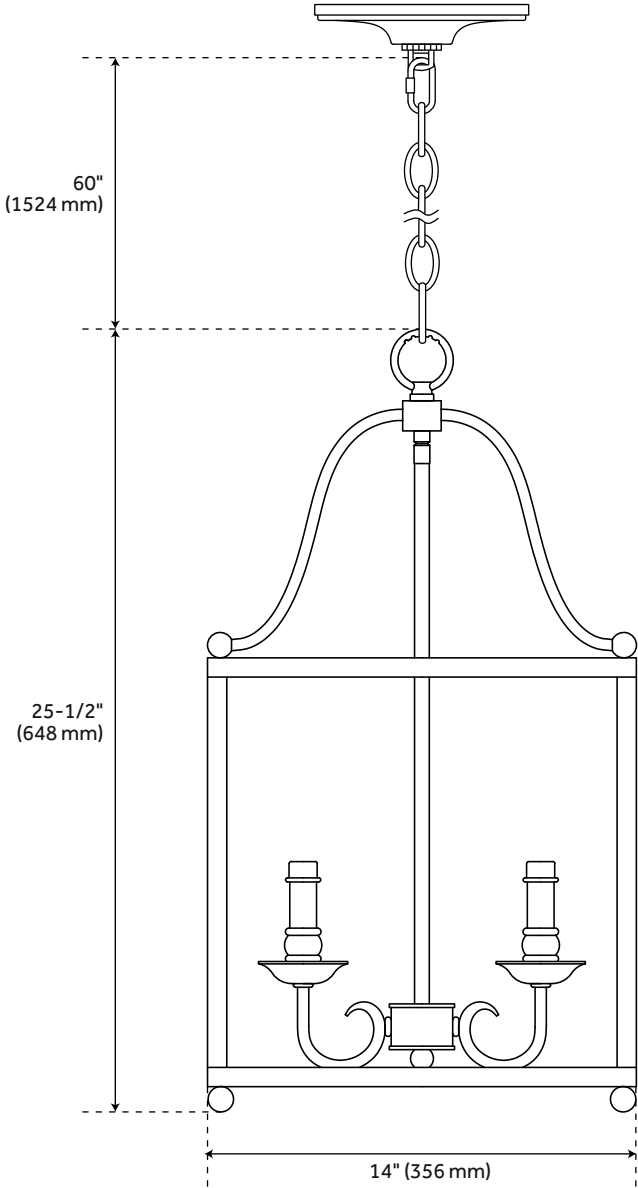

## FEATURES

Installation Type: Ceiling Mount  
Design: Traditional  
Product Finish: Warm Bronze  
Material: Metal  
Width: 14"  
Height: 25-1/2"  
Mounting Hardware Included: Yes  
Reversible Mounting: Yes  
Shade Finish: Warm Bronze  
Shade Material: Metal  
Number of Bulbs: 4  
Location Type: Suitable for Dry Locations  
Bulbs Included: No  
Bulb Type: Candelabra E-12  
Wattage per Bulb: 60  
Remote Included: No  
Weight: 16  
Wire Length: 180  
Voltage: 110

# JACKSON 4-LIGHT PENDANT CHANDELIER - WARM BRONZE

SKU: 440540  
Code: PHPL5324

## ADDITIONAL FEATURES

- Hardwired.
- Includes 15' of wire.

REVISED 3/31/2023

# JACKSON 4-LIGHT PENDANT CHANDELIER - WARM BRONZE

SKU: 440540  
PHPL5324

All dimensions and specifications are nominal and may vary. Use actual products for accuracy in critical situations.