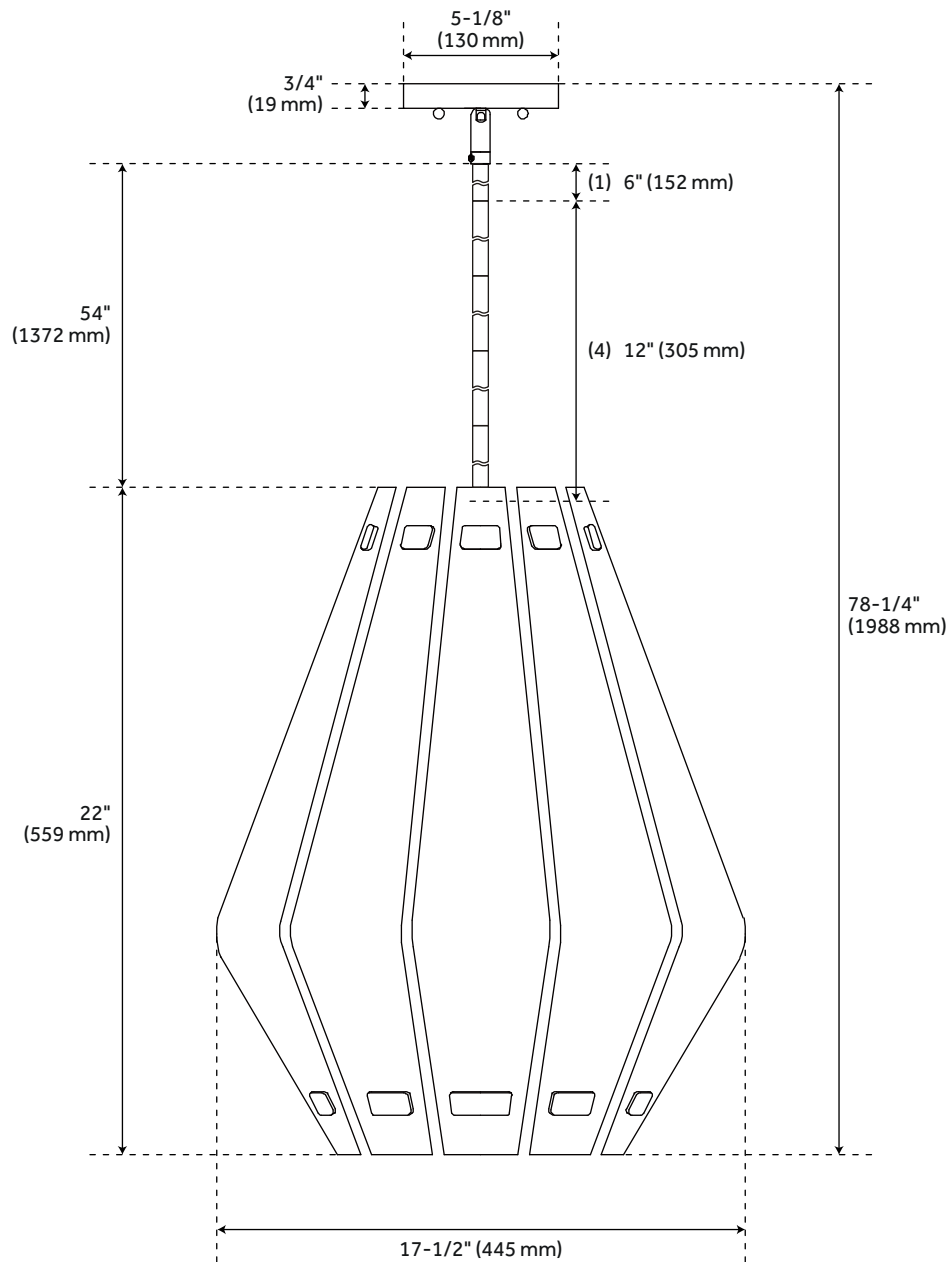

HAYSI 4-LIGHT PENDANT CHANDELIER - BRUSHED NICKEL

SKU: 440542

PHPL5394

All dimensions and specifications are nominal and may vary. Use actual products for accuracy in critical situations.