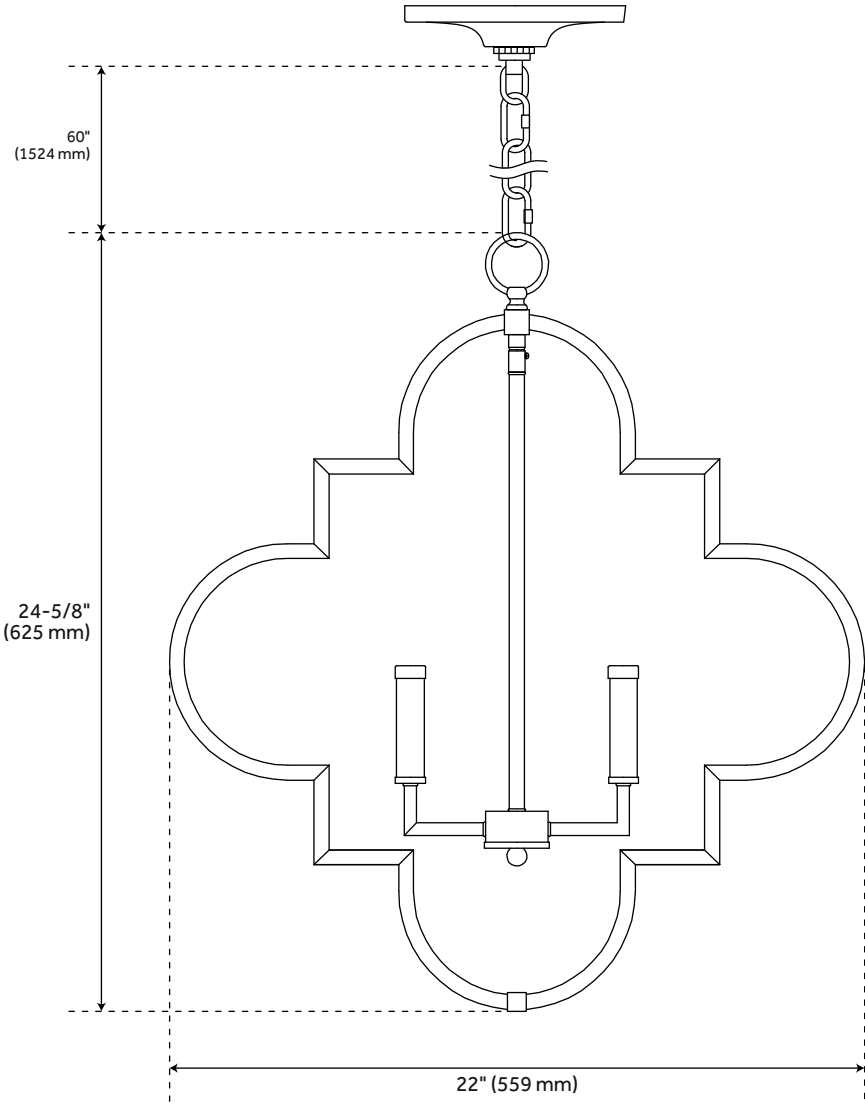

ALDRICH 4-LIGHT PENDANT CHANDELIER - GILDED SILVER

SKU: 440544
PHPL5654

All dimensions and specifications are nominal and may vary. Use actual products for accuracy in critical situations.