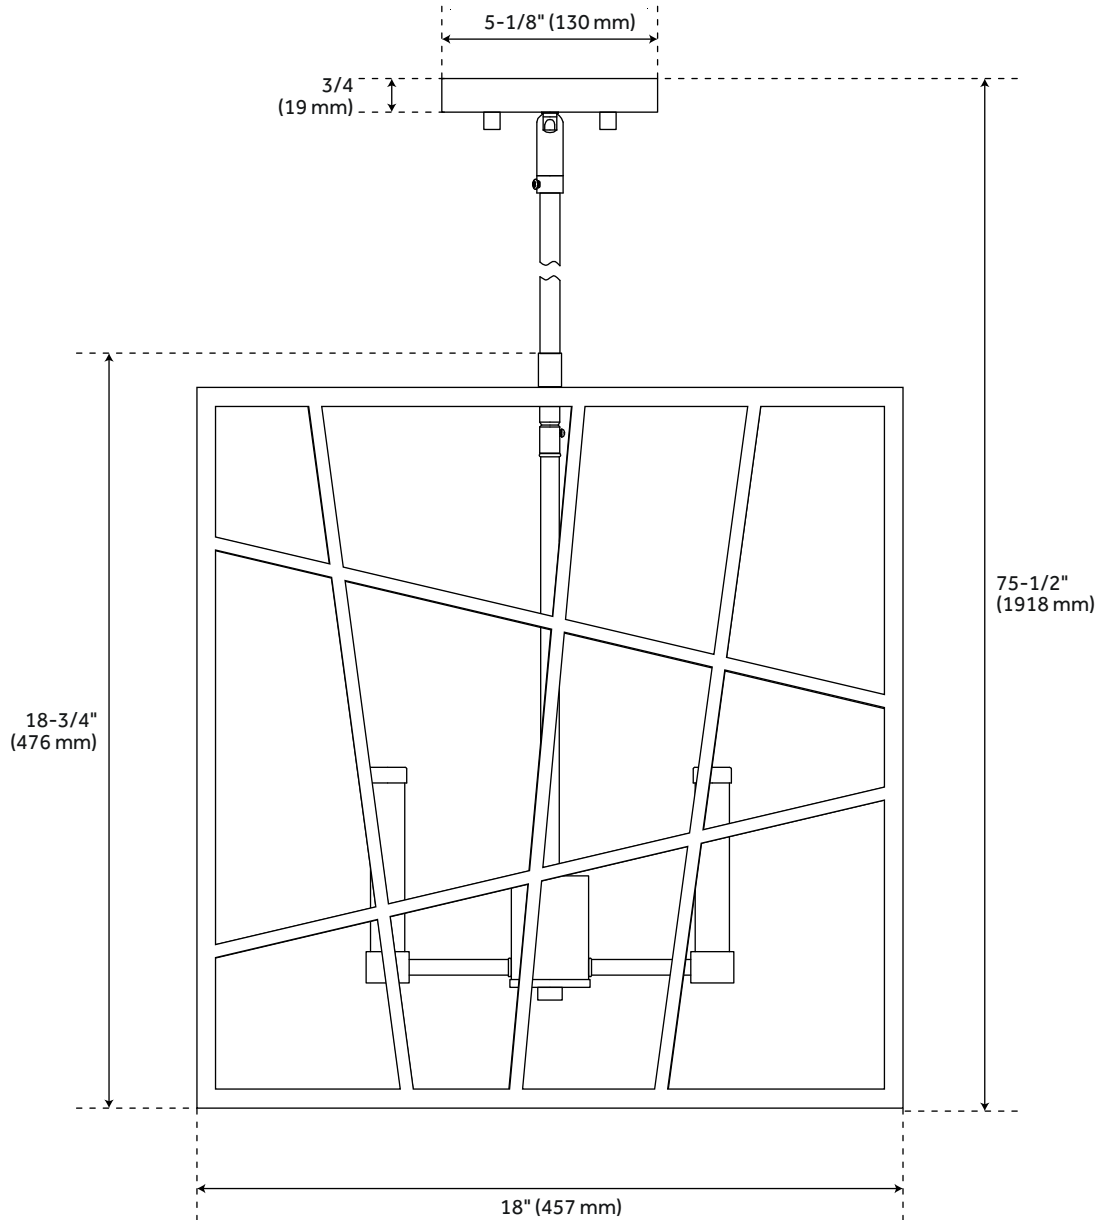

DULANCEY 4-LIGHT PENDANT CHANDELIER - TEXTURED BLACK/POLISHED NICKEL

SKU: 440629
Code: PHPL6384

FEATURES

Installation Type: Ceiling Mount
Design: Modern
Product Finish: Textured Black
Material: Iron
Width: 18"
Height: 18-3/4"
Base Plate Length: 3/4"
Base Plate Diameter: 5-1/8"
Mounting Hardware Included: Yes
Shade Material: Metal
Number of Bulbs: 4
Base Plate Depth: 3/4"
Location Type: Suitable for Dry Locations
Bulbs Included: No
Bulb Type: Candelabra E-12
Wattage per Bulb: 60
Remote Included: No

UL 1598 / CSA C22.2 No 250.0

REVISED 3/21/2023

DULANCEY 4-LIGHT PENDANT CHANDELIER - TEXTURED BLACK/POLISHED NICKEL

SKU: 440629

Code: PHPL6384

ADDITIONAL FEATURES

- Hardwired.
- Maximum hanging height: 75-1/2".

REVISED 3/21/2023

DULANCEY 4-LIGHT PENDANT CHANDELIER - TEXTURED BLACK/POLISHED NICKEL

SKU: 440629

PHPL6384

All dimensions and specifications are nominal and may vary. Use actual products for accuracy in critical situations.