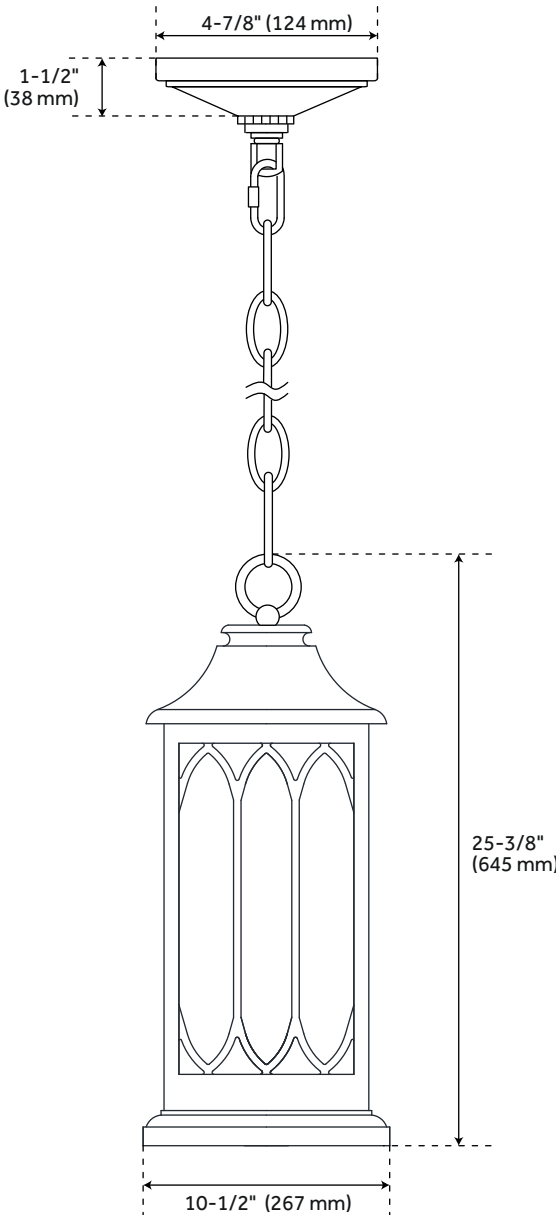

STONEHOUSE 3-LIGHT OUTDOOR PENDANT - SMOOTH BRONZE

SKU: 440636
Code: PHEL4804

UL 1598 / CSA C22.2 No 250.0

FEATURES

Installation Type: Ceiling Mount
Design: Traditional
Product Finish: Smooth Bronze
Material: Aluminum
Width: 10-1/2"
Height: 25-3/8"
Mounting Hardware Included: Yes
Shade Finish: Clear
Shade Material: Glass
Number of Bulbs: 3
Base Plate Depth: 1-1/2"
Location Type: Suitable for Damp
Locations Bulbs Included: No
Bulb Type: Candelabra E-12
Wattage per Bulb: 60
Downrod/Chain Length: 72"
Remote Included: No
Canopy/Backplate Height: 1-1/2"
Canopy/Backplate Width: 5"
Weight: 18.085
Wire Length: 6
Sloped Ceiling Compatible: No
Voltage: 110

REVISED 4/2/2023

STONEHOUSE 3-LIGHT OUTDOOR PENDANT - SMOOTH BRONZE

SKU: 440636
Code: PHEL4804

ADDITIONAL FEATURES

- Hardwired.

REVISED 4/2/2023

STONEHOUSE 3-LIGHT OUTDOOR PENDANT - SMOOTH BRONZE

SKU: 440636
PHEL4804

All dimensions and specifications are nominal and may vary. Use actual products for accuracy in critical situations.