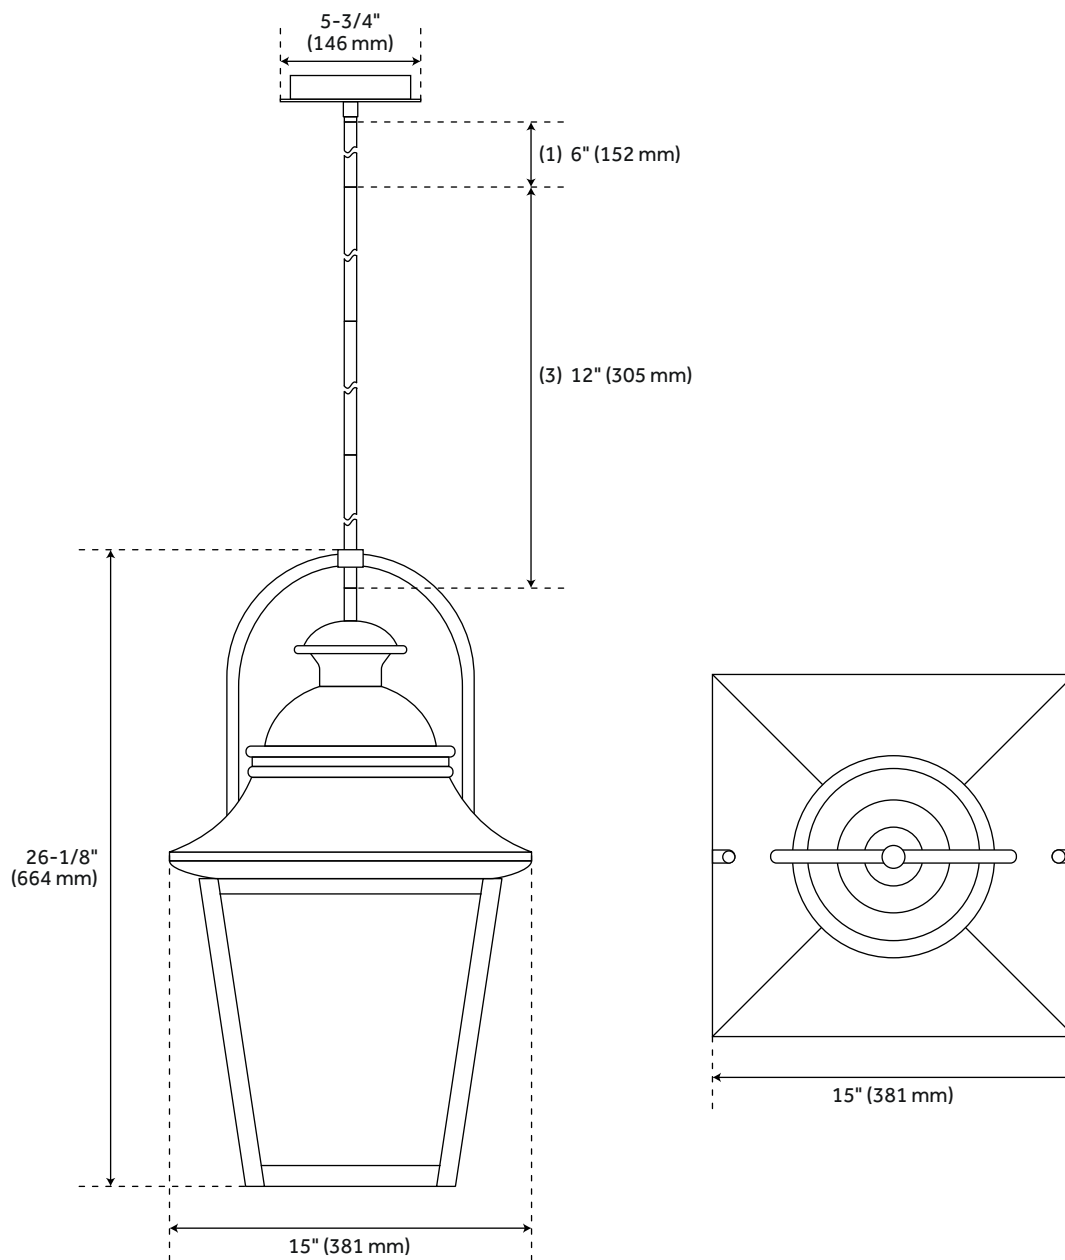

CEDAR MANOR 4-LIGHT OUTDOOR PENDANT LANTERN - IRON ASH

SKU: 440637
Code: PHEL4900

FEATURES

Installation Type: Ceiling Mount
Design: Traditional
Product Finish: Iron Ash
Material: Aluminum
Width: 15"
Height: 26-1/8"
Base Plate Length: 1/2"
Base Plate Diameter: 5-3/4"
Mounting Hardware Included: Yes
Shade Finish: Clear
Shade Material: Glass
Number of Bulbs: 4
Base Plate Depth: 1/2"
Location Type: Suitable for Damp Locations
Bulbs Included: No
Bulb Type: Candelabra E-12
Wattage per Bulb: 60
Downrod/Chain Length: (1) 6" and (3) 12"
Remote Included: No

UL 1598 / CSA C22.2 No 250.0

REVISED 3/21/2023

CEDAR MANOR 4-LIGHT OUTDOOR PENDANT LANTERN - IRON ASH

SKU: 440637

Code: PHEL4900

ADDITIONAL FEATURES

- Hardwired.

REVISED 3/21/2023

CEDAR MANOR 4-LIGHT OUTDOOR PENDANT LIGHT - IRON ASH

SKU: 440637

PHEL4900

All dimensions and specifications are nominal and may vary. Use actual products for accuracy in critical situations.