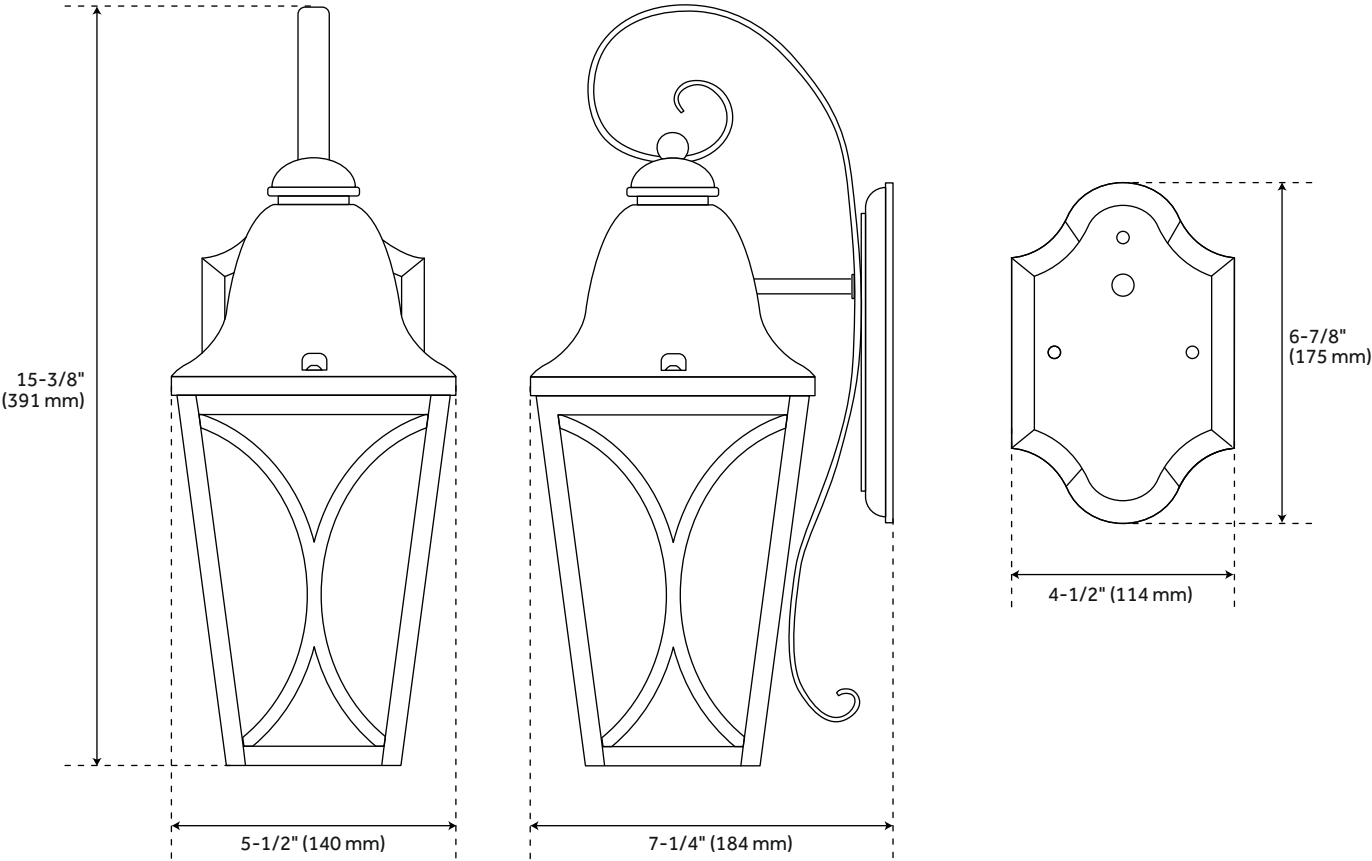

CARDIGAN SINGLE LIGHT OUTDOOR ENTRANCE WALL SCONCE - BLACK BRONZE

SKU: 440656
PHEL4200

All dimensions and specifications are nominal and may vary. Use actual products for accuracy in critical situations.