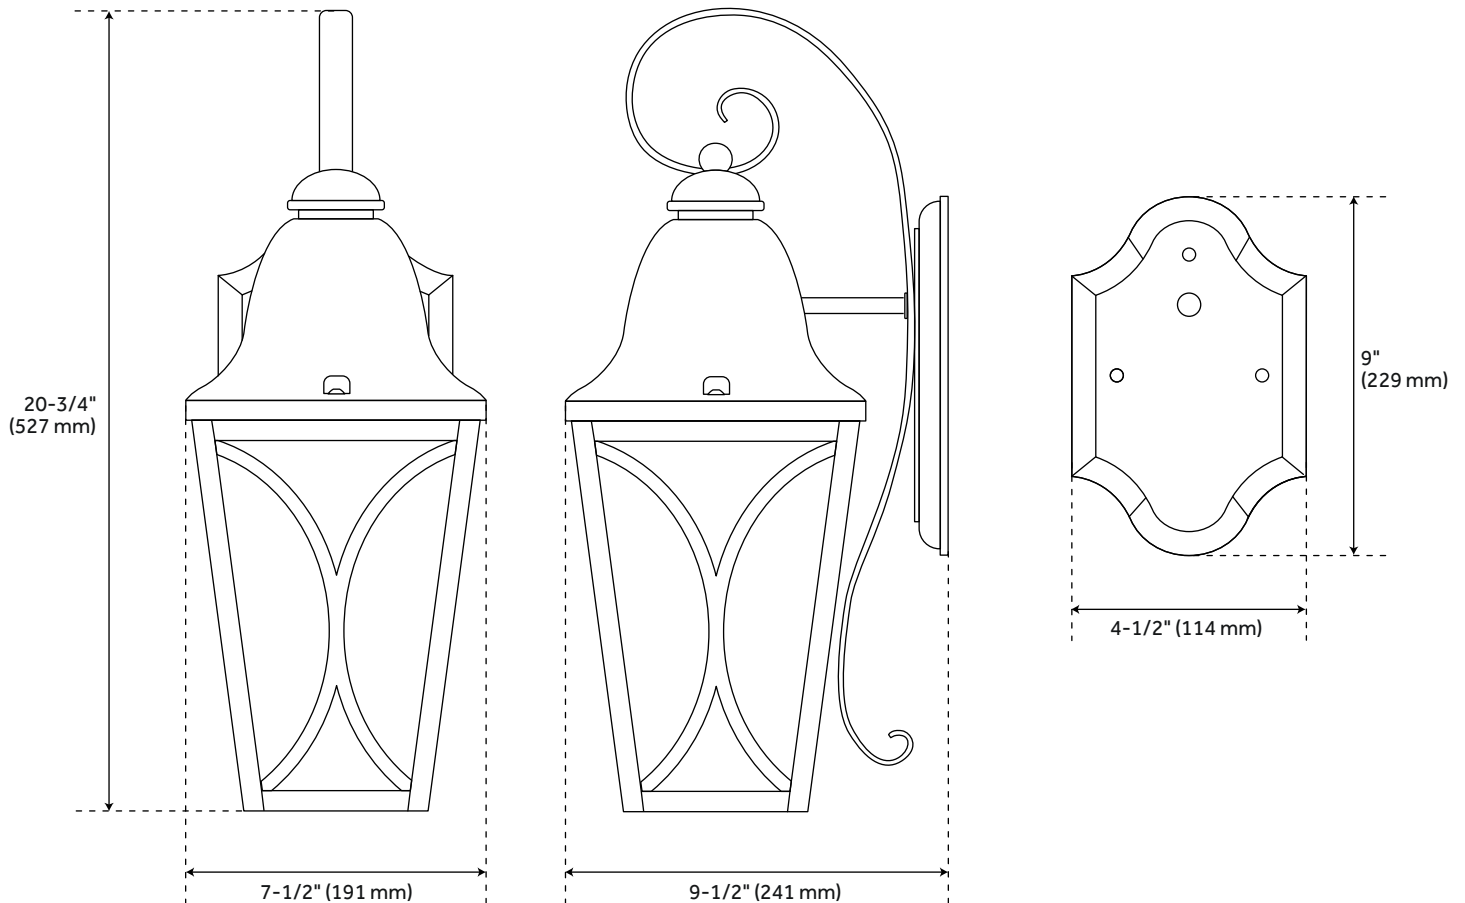

CARDIGAN 2-LIGHT OUTDOOR ENTRANCE WALL SCONCE - BLACK BRONZE

SKU: 440657
Code: PHEL4201

FEATURES

Installation Type: Wall Mount
Design: Traditional
Product Finish: Black
Material: Aluminum
Width: 7-1/2"
Height: 20-3/4"
Base Plate Height: 9"
Base Plate Diameter: 4-1/2"
Mounting Hardware Included: Yes
Shade Finish: Clear
Shade Material: Glass
Number of Bulbs: 2
Location Type: Suitable for Wet Locations
Bulbs Included: No
Bulb Type: Candelabra E-12
Wattage per Bulb: 60

ASSE 1016 Type P/T

REVISED 3/21/2023

CARDIGAN 2-LIGHT OUTDOOR ENTRANCE WALL SCONCE - BLACK BRONZE

SKU: 440657
Code: PHEL4201

ADDITIONAL FEATURES

- Hardwired.

REVISED 3/21/2023

CARDIGAN 2-LIGHT OUTDOOR ENTRANCE WALL SCONCE - BLACK BRONZE

SKU: 440657

PHEL4201

All dimensions and specifications are nominal and may vary. Use actual products for accuracy in critical situations.